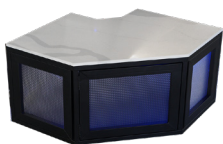

PLATINUM SURROUNDS™

CREATE COMFORT

The Platinum Surrounds™ is a luxurious outdoor setting with a Cal Spas hot tub in the center. The 7 piece Cal Spas Platinum Surround is a beautiful addition to your outdoor space with a variety of styles to choose from, there is a hot tub surround to suit every taste and preference. Whether you're relaxing after a long day or enjoying time with friends and family, the Cal Spas Platinum Surround is the perfect addition to your outdoor oasis. Visit Cal Spas today and discover the perfect hot tub surround for your lifestyle.

SPA SURROUNDS COLOR CHOICES

Grey Cushions

White Bar Top

SHOWN WITH SEVEN SELECTED PIECES:

**2 TIER STORAGE
6FT" STEP**
Part Number:
SCS-SST6
Dimensions:
75.25" x 13" x 22"

CORNER BENCH
Part Number:
SCS-SCBE
Dimensions:
31" x 19.25" x 22"

CORNER BAR
Part Number:
SCS-CBA
Dimensions:
31" x 36" x 31"

CORNER CLOSET
Part Number:
SCS-CCL
Dimensions:
31" x 36" x 31"

SELECT BAR 11FT"
Part Number:
SCS-BA11
Dimensions:
112.75" x 36" x 22"

SELECT BAR 8FT"
Part Number:
SCS-BA8
Dimensions:
75.25" x 36" x 32"

**2 TIER STORAGE 11FT"
BENCH**
Part Number:
SCS-SBE11
Dimensions:
112.75" x 35.25" x 22"

Cal Spas reserves the right to enhance, modify, discontinue or adjust Pricing / specifications at any time without notice. Photos are for illustration purposes only & may not show actual product. Colors are representations only and may be slightly different.