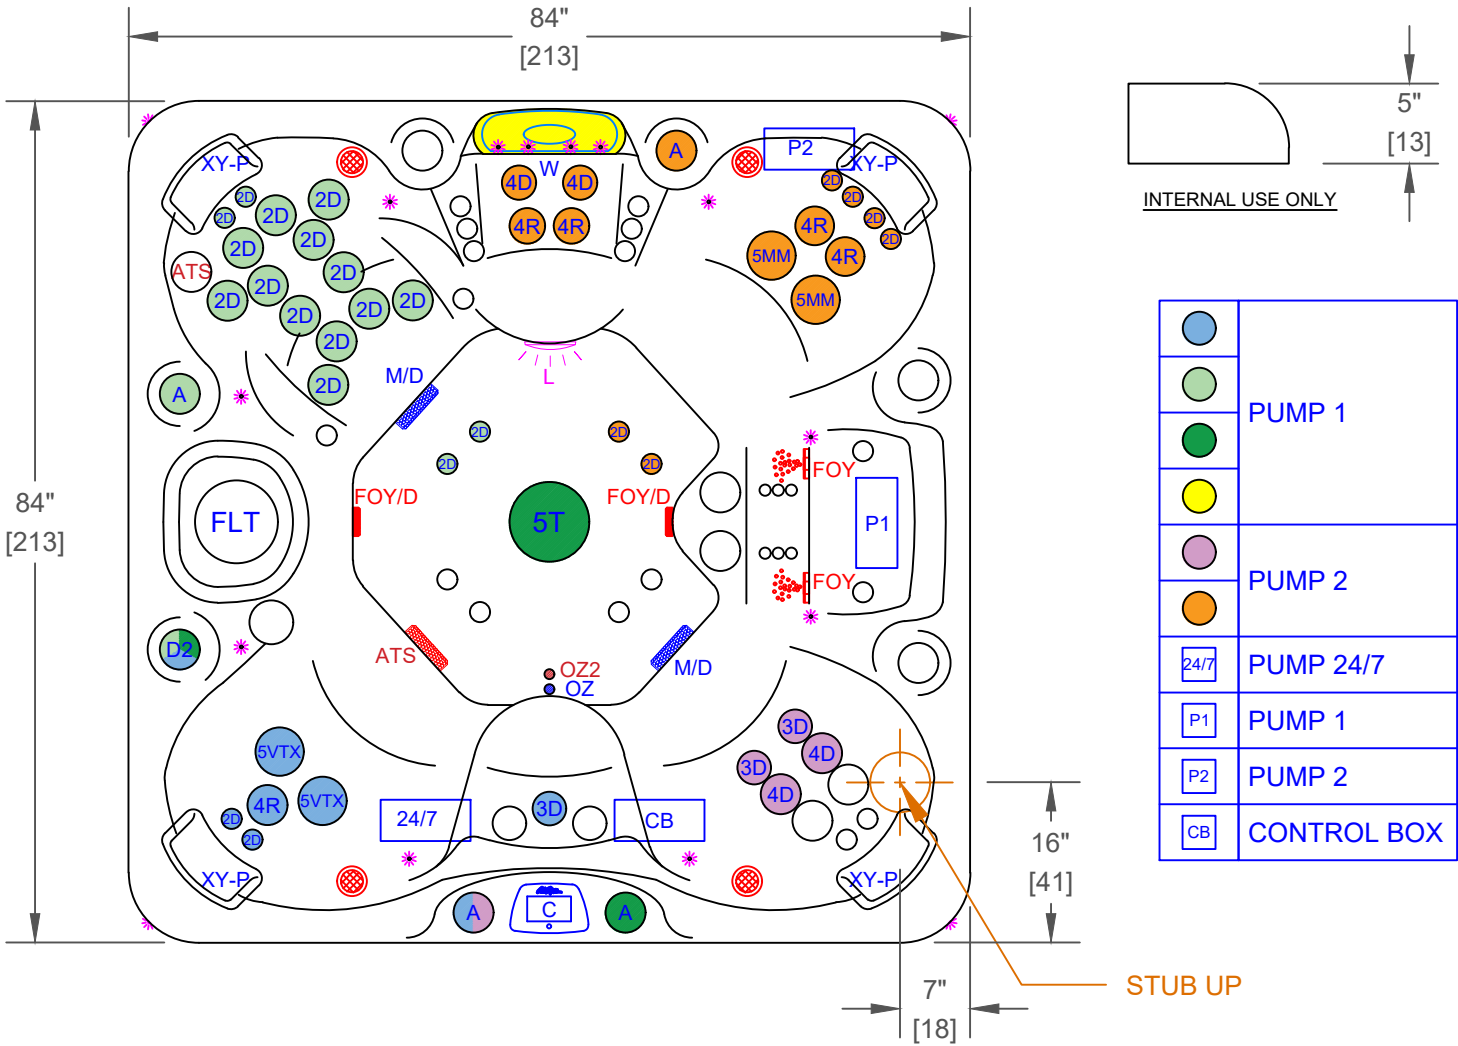

NOTES:
 1. DUE TO OUR CONTINUOUS IMPROVEMENT PROGRAM, ALL MODELS AND SPECIFICATIONS ARE SUBJECT TO CHANGE WITHOUT NOTICE.

EC-740BX - LEGEND			
SYMB.	DESCRIPTION	PART NUMBER	QTY.
2D	2" CLUSTER STORM DIRECTIONAL VELOCITY	PLUCS2441009S-CDCL	24
3D	3" MINI STORM DIRECTIONAL VELOCITY	PLUCS2442009SS-CDCL	3
4D	4" POLY STORM DIRECTIONAL VELOCITY	PLUCS2443009SS-CDCL	4
4R	4" POLY STORM ROTO VELOCITY	PLUCS2443029SS-CDCL	5
5VTX	5" POWER STORM TRI DIRECTIONAL VELOCITY	PLUCS2444019S-CDCL	2
5MM	5" POWER STORM MULTI MESSAGE VELOCITY	PLUCS2444059S-CDCL	2
5T	5" ADJUSTABLE WHIRLPOOL VELOCITY WITH VALVE	PLUCS2394009S-CDCL	1
D2	VELOCITY 2" WATER DIVERTER VALVE	PLUCS6053309-CDCL	1
A	VELOCITY AIR CONTROL VALVE	PLUCS6603709-CDCL	4
W	LED WATERFALL		1
FLT	50 SQ. FT. BIO-CLEAN FILTER WITH TELEWEIR	PLU510-9559-CDCL	1
M/D	MAIN DRAIN	PLU644-5219-CDCL V	2
XY-P	TEXTURED Y-PILLOW		4
C	CAL SPAS TOUCH 2 BLACK		1
OZ	PURE SILK OZONATOR WITH MAZZIE INJECTOR AND MIXING CHAMBER		1
24/7	24/7 FILTRATION SYSTEM		1
L	BEAM-LITE 4X CABINET CORNER LED LIGHTING		1
*	5" MULTI COLORED LED LIGHT		1
*	PERIMETER LED LIGHTING		1

SPECIFICATIONS		TITLE	JET LAYOUT - STD	
DIMENSION (in)	84"x84"x40-1/2"	LINE	ESCAPE X-SERIES	
DIMENSION (cm)	213x213x100	MODEL	2024 SPA LINE BAJA	
DRY WEIGHT	800 LBS [363 Kg]	NUM	EC-740BX	
FILLED WEIGHT	4340 LBS [1969 Kg]	DWG NO.	CS003015	REV A
WATER CAP.	425 GAL [1609 L]	SCALE	NTS	SHEET 1 OF 1