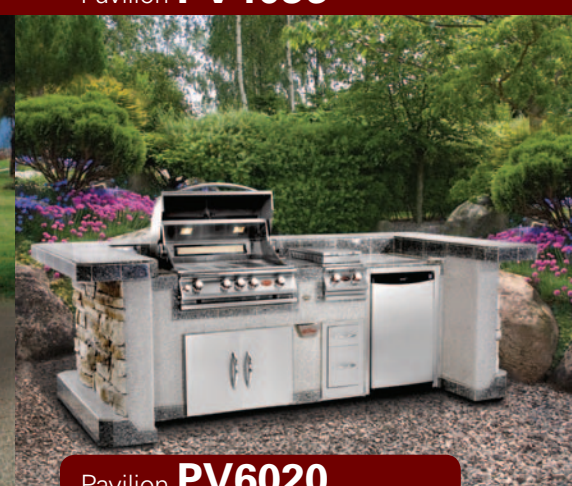

The cutting-edge KD BBQ Island Series are innovative 6-foot barbecue islands that can be customized with the grill and accessories of your choice. The KD BBQ Islands feature a "knock down" design and come in five (5) pieces (panels), which are easily assembled.

KNOCK DOWN ISLANDS

KD 6002 ISLANDS

KD 6016 ISLANDS

The Cabana is a stylish way to complete your outdoor kitchen and provide shade during warm seasons. This wooden cabana adds an elegant touch to any Cal Flame BBQ Island. It fits perfectly over the island and comes with two (2) wooden posts that secure tightly to the island and/or ground. The Cabana is available with 8-foot or 12-foot roof styles.

BARBECUE ISLANDS

Pavilion **PV4010**

Pavilion **PV4036**

Pavilion **PV6006**

Pavilion **PV6004 or PV8004** 8' PV8004

Pavilion **PV6014**

Pavilion **PV6016**

Pavilion **PV6020**