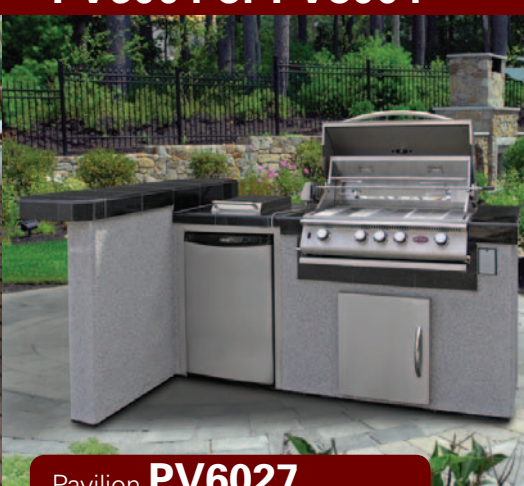

The cutting-edge KD BBQ Island Series are innovative 6-foot barbecue islands that can be customized with the grill and accessories of your choice. The KD BBQ Islands feature a "knock down" design and come in five (5) pieces (panels), which are easily assembled.

KNOCK DOWN ISLANDS

KD 6002 ISLANDS

KD 6016 ISLANDS

The Cabana is a stylish way to complete your outdoor kitchen and provide shade during warm seasons. This wooden cabana adds an elegant touch to any Cal Flame BBQ Island. It fits perfectly over the island and comes with two (2) wooden posts that secure tightly to the island and/or ground. The Cabana is available with 8-foot or 12-foot roof styles.

BARBECUE ISLANDS

Pavilion **PV4010**

Pavilion **PV4036**

Pavilion **PV6006**

Pavilion **PV6004 or PV8004** 8' PV8004

Pavilion **PV6014**

Pavilion **PV6016**

Pavilion **PV6020**

Pavilion **PV6026**

Pavilion **PV6027**

Pavilion **PV6032**

Pavilion **PV6034**

Pavilion **PV8012 or PV1012** 8' PV8012

Pavilion **PV8030**

Grand Pavilion **GPV3022**

Grand Pavilion **GPV3024**