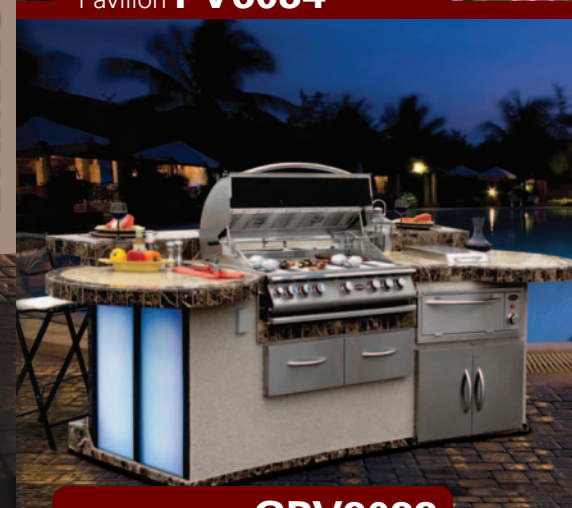

The cutting-edge KD BBQ Island Series are innovative 6-foot barbecue islands that can be customized with the grill and accessories of your choice. The KD BBQ Islands feature a "knock down" design and come in five (5) pieces (panels), which are easily assembled.

KNOCK DOWN ISLANDS

KD 6002 ISLANDS

KD 6016 ISLANDS

The Cabana is a stylish way to complete your outdoor kitchen and provide shade during warm seasons. This wooden cabana adds an elegant touch to any Cal Flame BBQ Island. It fits perfectly over the island and comes with two (2) wooden posts that secure tightly to the island and/or ground. The Cabana is available with 8-foot or 12-foot roof styles.

Pavilion **PV6026**

Pavilion **PV6027**

Pavilion **PV6032**

Pavilion **PV6034**

Pavilion **PV8012 or PV1012** 8' PV8012

Pavilion **PV8030**

Grand Pavilion **GPV3022**

Grand Pavilion **GPV3024**

Grand Pavilion **GPV3032**

Grand Pavilion **GPV3034**

Grand Pavilion **GPV3038**

Grand Pavilion **GPV3100**