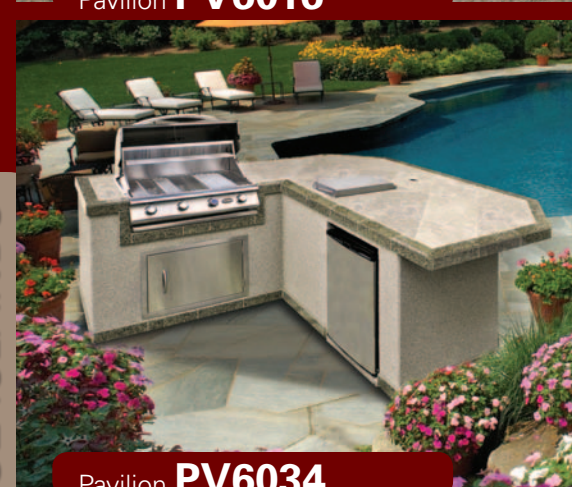

The cutting-edge KD BBQ Island Series are innovative 6-foot barbecue islands that can be customized with the grill and accessories of your choice. The KD BBQ Islands feature a "knock down" design and come in five (5) pieces (panels), which are easily assembled.

KNOCK DOWN ISLANDS

KD 6002 ISLANDS

KD 6016 ISLANDS

The Cabana is a stylish way to complete your outdoor kitchen and provide shade during warm seasons. This wooden cabana adds an elegant touch to any Cal Flame BBQ Island. It fits perfectly over the island and comes with two (2) wooden posts that secure tightly to the island and/or ground. The Cabana is available with 8-foot or 12-foot roof styles.

BARBECUE ISLANDS

Pavilion **PV4010**

Pavilion **PV4036**

Pavilion **PV6006**

Pavilion **PV6004 or PV8004** 8' PV8004

Pavilion **PV6014**

Pavilion **PV6016**

Pavilion **PV6020**

Pavilion **PV6026**

Pavilion **PV6027**

Pavilion **PV6032**

Pavilion **PV6034**

Pavilion **PV8012 or PV1012** 8' PV8012

Pavilion **PV8030**

Grand Pavilion **GPV3022**

Grand Pavilion **GPV3024**