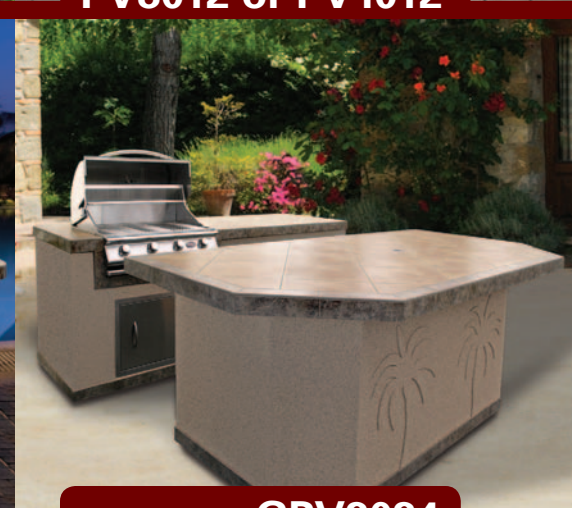

The cutting-edge KD BBQ Island Series are innovative 6-foot barbecue islands that can be customized with the grill and accessories of your choice. The KD BBQ Islands feature a "knock down" design and come in five (5) pieces (panels), which are easily assembled.

KNOCK DOWN ISLANDS

KD 6002 ISLANDS

KD 6016 ISLANDS

The Cabana is a stylish way to complete your outdoor kitchen and provide shade during warm seasons. This wooden cabana adds an elegant touch to any Cal Flame BBQ Island. It fits perfectly over the island and comes with two (2) wooden posts that secure tightly to the island and/or ground. The Cabana is available with 8-foot or 12-foot roof styles.

Pavilion **PV6026**

Pavilion **PV6027**

Pavilion **PV6032**

Pavilion **PV6034**

Pavilion **PV8012 or PV1012** 8' PV8012

Pavilion **PV8030**

Grand Pavilion **GPV3022**

Grand Pavilion **GPV3024**

Grand Pavilion **GPV3032**

Grand Pavilion **GPV3034**

Grand Pavilion **GPV3038**

Grand Pavilion **GPV3100**