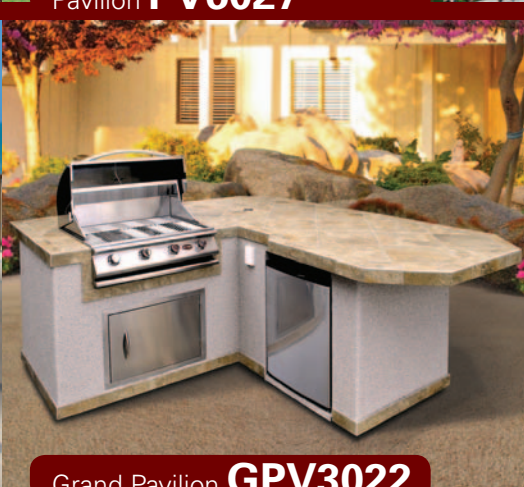

The cutting-edge KD BBQ Island Series are innovative 6-foot barbecue islands that can be customized with the grill and accessories of your choice. The KD BBQ Islands feature a "knock down" design and come in five (5) pieces (panels), which are easily assembled.

KNOCK DOWN ISLANDS

KD 6002 ISLANDS

KD 6016 ISLANDS

The Cabana is a stylish way to complete your outdoor kitchen and provide shade during warm seasons. This wooden cabana adds an elegant touch to any Cal Flame BBQ Island. It fits perfectly over the island and comes with two (2) wooden posts that secure tightly to the island and/or ground. The Cabana is available with 8-foot or 12-foot roof styles.

Pavilion **PV6026**

Pavilion **PV6027**

Pavilion **PV6032**

Pavilion **PV6034**

Pavilion **PV8012 or PV1012** 8' PV8012

Pavilion **PV8030**

Grand Pavilion **GPV3022**

Grand Pavilion **GPV3024**

Grand Pavilion **GPV3032**

Grand Pavilion **GPV3034**

Grand Pavilion **GPV3038**

Grand Pavilion **GPV3100**