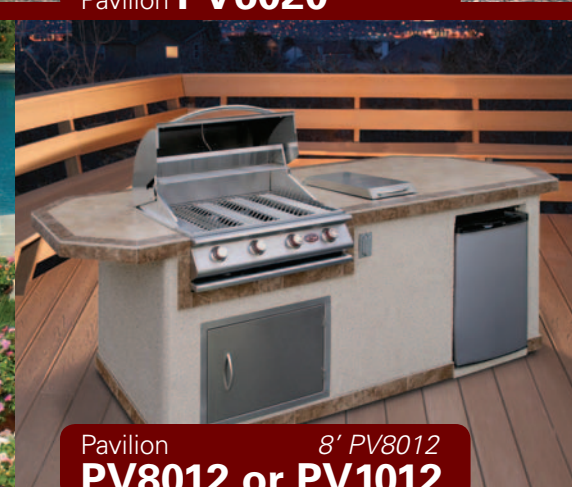

The cutting-edge KD BBQ Island Series are innovative 6-foot barbecue islands that can be customized with the grill and accessories of your choice. The KD BBQ Islands feature a "knock down" design and come in five (5) pieces (panels), which are easily assembled.

KNOCK DOWN ISLANDS

KD 6002 ISLANDS

KD 6016 ISLANDS

The Cabana is a stylish way to complete your outdoor kitchen and provide shade during warm seasons. This wooden cabana adds an elegant touch to any Cal Flame BBQ Island. It fits perfectly over the island and comes with two (2) wooden posts that secure tightly to the island and/or ground. The Cabana is available with 8-foot or 12-foot roof styles.

Pavilion **PV6026**

Pavilion **PV6027**

Pavilion **PV6032**

Pavilion **PV6034**

Pavilion **PV8012 or PV1012** 8' PV8012

Pavilion **PV8030**

Grand Pavilion **GPV3022**

Grand Pavilion **GPV3024**

Grand Pavilion **GPV3032**

Grand Pavilion **GPV3034**

Grand Pavilion **GPV3038**

Grand Pavilion **GPV3100**