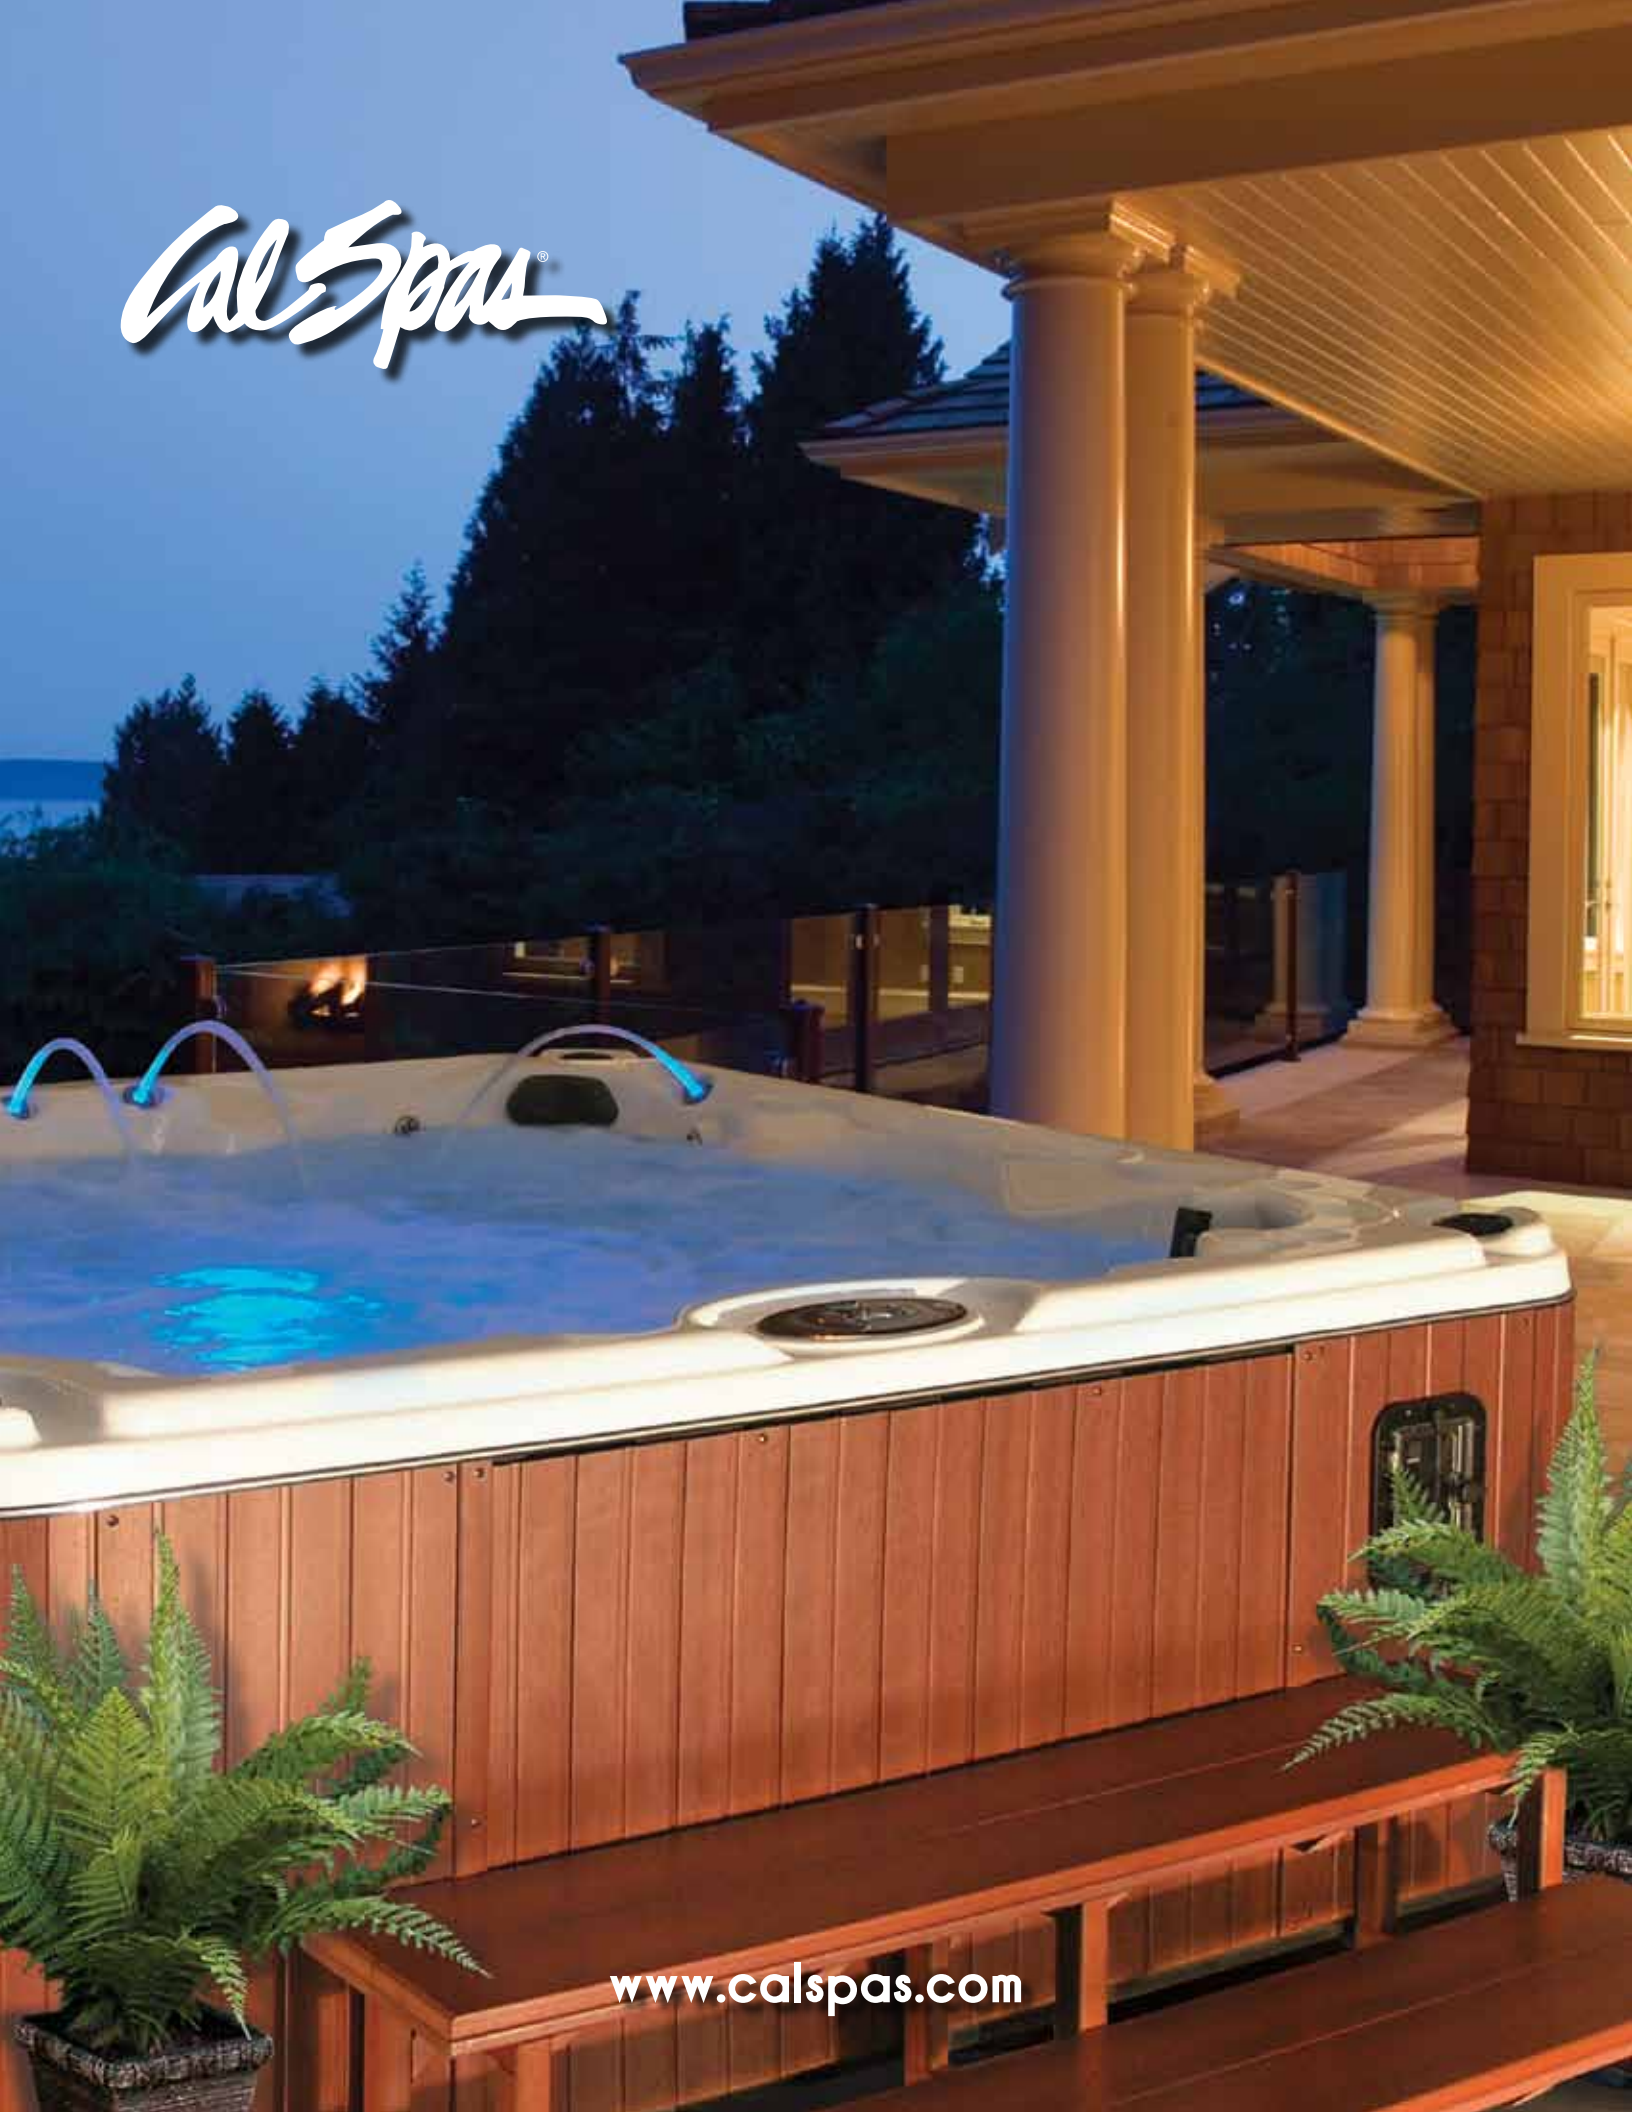

CalSpas®

www.calspas.com

GENESIS™ SPAS

Genesis™ Rotomold Spas were designed for homeowners seeking a budget-friendly hot tub with top-of-the-line features. With contoured seating and relaxing massage therapy jets, the Genesis™ Rotomold Spas offer the finest in luxury hydrotherapy at a price that meets any budget.