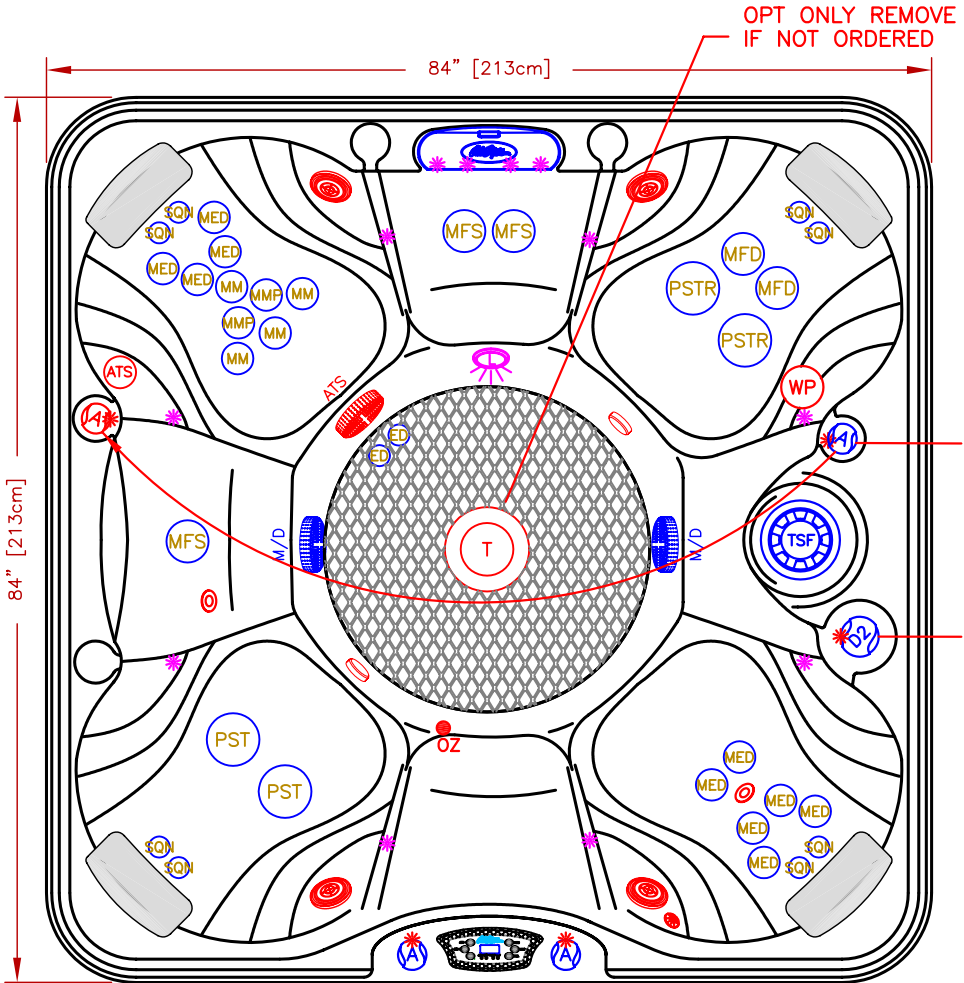

LINE	ESCAPE
MODEL	TROPICAL
NUM	EC-735B

MOVE STD AIR VALVE AND ADD 1 AIR VALVE WHEN VP2 IS ORDERED

REMOVE 2" VALVE WHEN ATS IS ORDERED WITHOUT THE WHIRLPOOL JET

AAT (OPT17-AAT10) SEAT JET LAYOUT

OPT17-FOY

- = MS JET
- = MS DRAIN
- = MS AIR

35 JETS LEGEND			
QTY.	SYMB.	DESCRIPTION	PART#
8	(SQN)	NECK JET DIRECTIONAL BLK JET	PLU29923-114-000
2	(ED)	EURO DIRECTIONAL BLK JET	PLUCS2295051S
4	(MM)	MINI-STORM TWIN ROTO BLK JET	PLUCS2298061S
2	(MMP)	MINI-MULTI-MASSAGE BLK JET	PLUCS2295171S
10	(MED)	MICRO XL DIRECTIONAL BLK JET	PLUCS2295031S
2	(MFD)	MAXI FLOW DIRECTIONAL BLK JET	PLUCS2295091S
3	(MFS)	MAXI SWIRL ROTO BLK JET	PLUCS2295101S
2	(PST)	PWR STORM WAGON WHEEL BLK JET	PLUCS2295191S
2	(PSTR)	PWR STORM TWIN ROTO BLK JET	PLUCS2295181S
3	(A)	AIR VALVE	
2	(M/D)	MAIN DRAIN	
1	(D2)	2" DIVERTER VALVE	
1	(F)	50 SQ.FT. FILTER TELEWEIR	
1	(WF)	CURVED CASCADE LED WATERFALL	
4	(P)	Y-PILLOWS	
1	(L)	MULTI COLORED LED LIGHT	
8	(LED)	PREMIUM LED LIGHTING	
1	(CONTROL)	TP600T COLOR TOPSIDE	

OPTIONS		
SYMB.	DESCRIPTION	OPT#
	C-LITE 2X FRONT CABINET CORNERS JET, CASCADE PILLLOW, VALVE LED LIGHTING	OPT17-966L2 OPT17-JPV850
	FOUNTAIN OF YOUTH (MICRO SILK)	OPT17-FOY
	TORNADO OPTION	OPT17-336
AAT	AQUATIC AIR THERAPY	OPT17-AAT10
VP1	PURE SILK/WHIRLPOOL	OPT17-VP1
VP2	PURE SILK/WHIRLPOOL/ATS	OPT17-VP2
	MEGA WEIR 75 sq ft FILTER SYSTEM	OPT17-375M
	24/7 FILTRATION SYSTEM CAL PURE SALT SYSTEM	OPT17-112C OPT17-113B
	HYBRID SYSTEM+PURE UV+CURE OZONE	OPT17-183H
Wi-Fi	CAL SPAS Wi-Fi Module	OPT17-WI-FI
	FREEDOM SOUND, BLUETOOTH, SUBWOOFER W/4-4" SPEAKERS	OPT17-FS43

SPECIFICATIONS		
DIMENSIONS (IN)	84"x84"x40-1/2"	
DIMENSIONS (CM)	213x213x103	
WATER CAP.	425/1609L	
APP. WEIGHT	800/363Kg	
TITLE		
2017 SPA LINE ESCAPE SERIES EC-735B		
DWG BY	DATE	
G.GARCIA	11/28/16	
REV DESCRIPTION	REV No.	