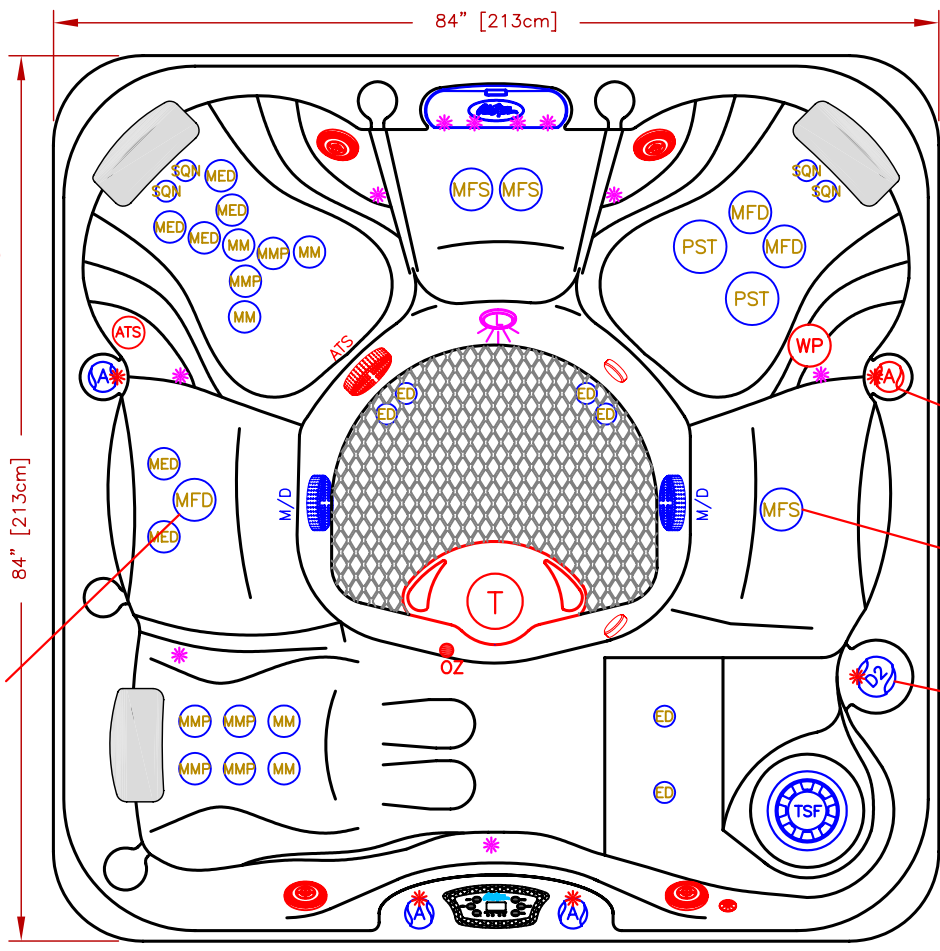

LINE	ESCAPE
MODEL	PACIFICA
NUM	EC-735L

ADD 1 AIR VALVE WHEN VP2 OPTION IS ORDERED

(OPT17-FOY) REPLACE MFS JET WITH MS JET

REMOVE 2" VALVE WHEN ATS IS ORDERED WITHOUT THE WHIRLPOOL JET

(OPT17-FOY) REPLACE MFD JET WITH MS JET

- OPT17-FOY
- = MS JET
 - = MS DRAIN
 - = MS AIR

OPTIONS		
SYMB.	DESCRIPTION	OPT#
	C-LITE 2X FRONT CABINET CORNERS JET, CASCADE PILLOW, VALVE LED LIGHTING	OPT17-968L2 OPT17-JPV850
	FOUNTAIN OF YOUTH (MICRO SILK)	OPT17-FOY
	TORNADO OPTION + 1 AIR VALVE	OPT17-336
	AQUATIC AIR THERAPY	OPT17-AAT10
	AQUATIC AIR THERAPY	OPT17-AAT16
	PURE SILK/WHIRLPOOL	OPT17-VP1
	PURE SILK/WHIRLPOOL/ATS	OPT17-VP2
	MEGA WEIR 75 sq ft FILTER SYSTEM	OPT17-375M
	24/7 FILTRATION SYSTEM CAL PURE SALT SYSTEM	OPT17-112C OPT17-113B
	HYBRID SYSTEM+PURE UV+CURE OZONE	OPT17-193H
	CAL SPAS Wi-Fi Module	OPT17-WI-FI
	FREEDOM SOUND, BLUETOOTH, SUBWOOFER W/4-4" SPEAKERS	OPT17-FS43

35 JETS LEGEND			
QTY.	SYMB.	DESCRIPTION	PART#
4	(SQN)	NECK JET DIRECTIONAL BLK JET	PLU29923-114-000
6	(ED)	EURO DIRECTIONAL BLK JET	PLUCS2295051S
5	(MM)	MINI-STORM TWIN ROTO BLK JET	PLUCS2298061S
6	(MMP)	MINI-MULTI-MASSAGE BLK JET	PLUCS2295171S
6	(MED)	MICRO XL DIRECTIONAL BLK JET	PLUCS2295031S
3	(MFD)	MAXI FLOW DIRECTIONAL BLK JET	PLUCS2295091S
3	(MFS)	MAXI SWIRL ROTO BLK JET	PLUCS2295101S
2	(PST)	PWR STORM WAGON WHEEL BLK JET	PLUCS2295191S
3	(A)	AIR VALVE	
2	(M/D)	MAIN DRAIN	
1	(D2)	2" DIVERTER VALVE	
1	(F)	50 SQ.FT. FILTER TELEWEIR	
1	(WF)	CURVED CASCADE LED WATERFALL	
3	(P)	Y-PILLOWS	
1	(L)	MULTI COLORED LED LIGHT	
6	(LED)	PREMIUM LED LIGHTING	
1	(CONTROL)	TP600T COLOR TOPSIDE	

SPECIFICATIONS	
DIMENSIONS (IN)	84"x84"x40-1/2"
DIMENSIONS (CM)	213x213x103
WATER CAP.	425/1609L
APP. WEIGHT	800/363Kg

TITLE		2017 SPA LINE ESCAPE SERIES EC-735L	
DWG BY	G.GARCIA	DATE	12/06/16
REV DESCRIPTION		REV No.	