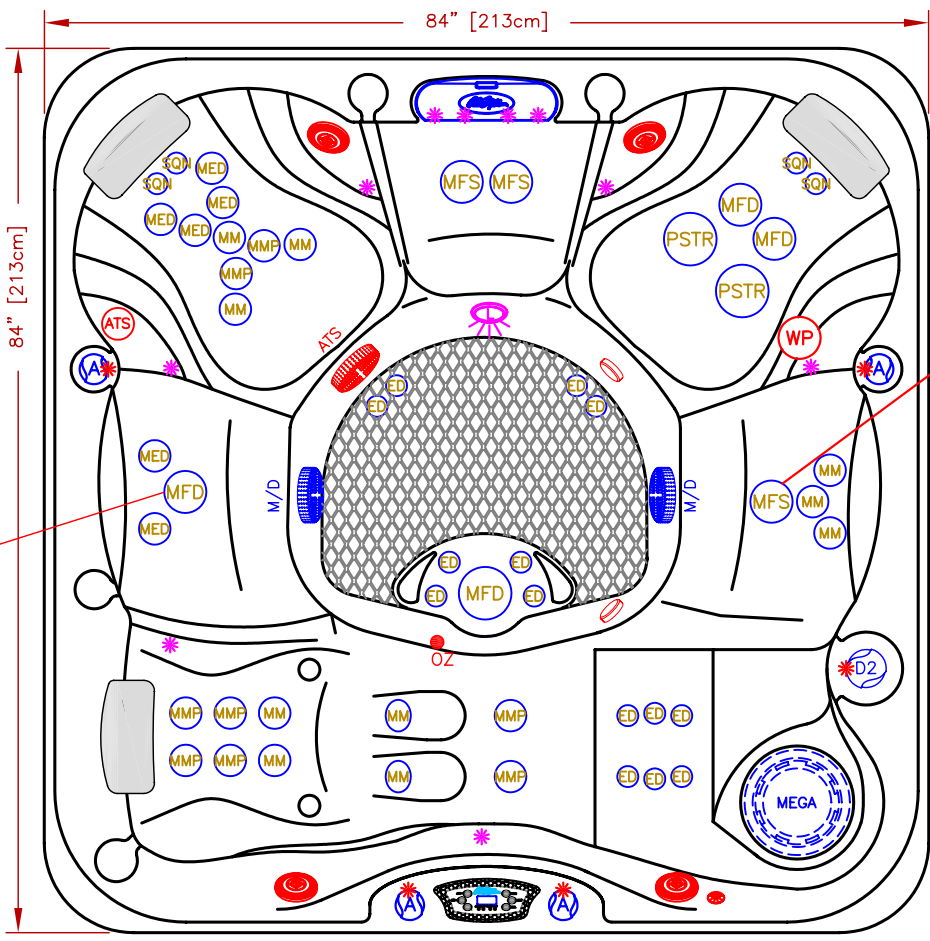

LINE	ESCAPE
MODEL	PACIFICA
NUM	EC-751L

(OPT17-FOY)  
REPLACE MFD JET  
WITH MS JET

(OPT17-FOY)  
REPLACE MFS JET  
WITH MS JET

**OPT17-FOY**

- = MS JET
- = MS DRAIN
- = MS AIR

51 JETS LEGEND			
QTY.	SYMB.	DESCRIPTION	PART#
4	(SQN)	NECK JET DIRECTIONAL BLK JET	PLU29923-114-000
14	(ED)	EURO DIRECTIONAL BLK JET	PLUCS2295051S
10	(MM)	MINI-STORM TWIN ROTO BLK JET	PLUCS2298061S
8	(MMP)	MINI-MULTI-MASSAGE BLK JET	PLUCS2295171S
6	(MED)	MICRO XL DIRECTIONAL BLK JET	PLUCS2295031S
4	(MFD)	MAXI FLOW DIRECTIONAL BLK JET	PLUCS2295091S
3	(MFS)	MAXI SWIRL ROTO BLK JET	PLUCS2295101S
2	(PSTR)	PWR STORM TWIN ROTO BLK JET	PLUCS2295181S
4	(A)	AIR VALVE	
2	(M/D)	MAIN DRAIN	
1	(D2)	2IN DIVERTER VALVE	
1	(F)	75 SQ.FT. FILTER MEGAWAIR	
1	(WF)	CURVED CASCADE LED WATERFALL	
3	(P)	Y-PILLOWS	
1	(L)	MULTI COLORED LED LIGHT	
6	(LED)	PREMIUM UNDERWATER LED LIGHTING	
1	(CONTROL)	TP600T COLOR TOPSIDE	

OPTIONS		
SYMB.	DESCRIPTION	OPT#
	C-LITE 2X FRONT CABINET CORNERS JET, CASCADE PILLOW, VALVE LED LIGHTING	OPT17-966L2 OPT17-JPV850
	FOUNTAIN OF YOUTH (MICRO SILK)	OPT17-FOY
	TORNADO OPTION + 1 AIR VALVE	OPT17-336
AAT	AQUATIC AIR THERAPY (THERAPY SEAT)	OPT17-AAT10
AAT	AQUATIC AIR THERAPY (LOUNGER)	OPT17-AAT16
VP1	PURE SILK/WHIRLPOOL	OPT17-VP1
VP2	PURE SILK/WHIRLPOOL/ATS	OPT17-VP2
	24/7 FILTRATION SYSTEM CAL PURE SALT SYSTEM	OPT17-112C OPT17-113B
	HYBRID SYSTEM+PURE UV+CURE OZONE	OPT17-193H
Wi-Fi	CAL SPAS Wi-Fi Module	OPT17-WI-FI
	FREEDOM SOUND, BLUETOOTH, SUBWOOFER W/4-4" SPEAKERS	OPT17-FS43

<b>SPECIFICATIONS</b>		
DIMENSIONS (IN)	84"x84"x40-1/2"	
DIMENSIONS (CM)	213x213x103	
WATER CAP.	425/1609L	
APP. WEIGHT	800/363Kg	
TITLE		2017 SPA LINE ESCAPE SERIES EC-751L
DWG BY	DATE	
		11/28/16
REV DESCRIPTION		REV No.