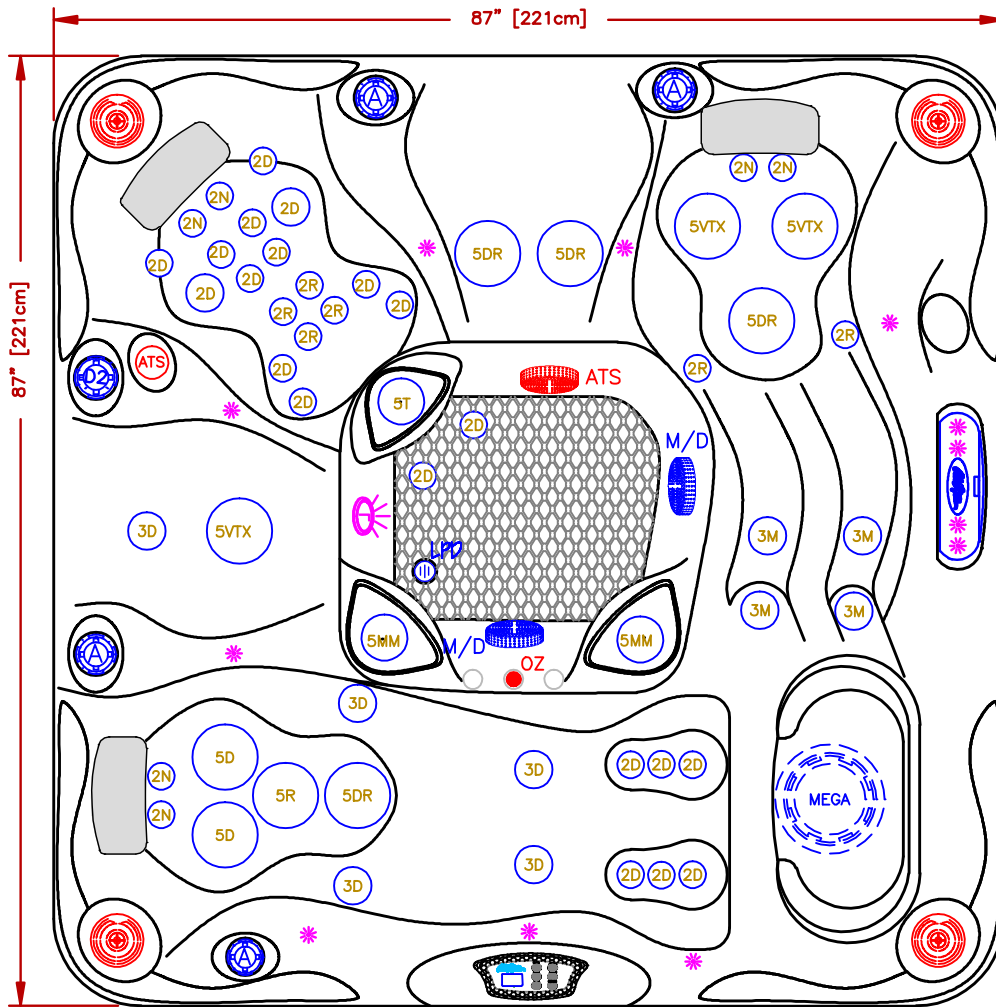

LINE	ESCAPE
MODEL	MALIBU
NUM	EC-754DL

AAT (OPT18-AA116) SEAT JET LAYOUT

54 JETS LEGEND			
QTY.	SYMB.	DESCRIPTION	PART#
6	2N	200 VELOCITY NECK 100%	PLU29920-612-400
20	2D	200 VELOCITY DIRECTIONAL	PLU29920-012-400
6	2R	200 VELOCITY ROTO	PLU29920-022-400
5	3D	300 VELOCITY DIRECTIONAL	PLU29930-112-400
4	3M	300 VELOCITY MASSAGE	PLU29930-142-400
2	5D	500 VELOCITY DIRECTIONAL	PLU29950-012-400
1	5R	500 VELOCITY ROTO	PLU29950-081-400
4	5DR	500 VELOCITY DOUBLE ROTO	PLU29950-032-400
3	5VTX	500 VELOCITY VTX	PLU29950-011-400
2	5MM	500 VELOCITY MASSAGE-14 PORT	PLU29950-071-400
1	5T	500 VELOCITY TORNADO/WHIRLPOOL	PLU29950-501-400
1	D2	VELOCITY 2" WATER DIVERTER VALVE	PLU25058-202-400
4	A	VELOCITY AIR CONTROL VALVE	PLU25059-202-400
1	CWF	CURVED CASCADE LED WATERFALL	
1	L	PREMIUM LED LIGHTING	
1	F	75 SQ. FT. MEGAWEIR FILTER	
2	M/D	MAIN DRAIN	
3	P	Y-PILLOWS	
1	CONTROL	NEO 1100 WAVE 2P	

OPTIONS		
SYMB.	DESCRIPTION	OPT#
	C-LITE 2X FRONT CABINET CORNERS JET, CASCADE PILLOWS, VALVE LED LIGHTING	OPT18-966L2 OPT18-JPV850
AAT	AQUATIC AIR THERAPY (LOUNGER)	OPT18-16
	ADJUSTABLE THERAPY SYSTEM	OPT18-109
	24/7 FILTRATION SYSTEM	OPT18-112C
	NEO WI-FI MODULE	OPT18-WI-FI
	FREEDOM SOUND, BLUETOOTH, SUBWOOFER W/4-3" SPEAKERS	OPT18-FS43

SPECIFICATIONS	
DIMENSIONS (IN)	87"X87"X39.5"
DIMENSIONS (CM)	221X221X100
WATER CAP.	425GAL/1703L
APP. WEIGHT	850LBS/428KG

TITLE
**2018 SPA LINE
 ESCAPE SPAS
 EC-754DL**

DWG BY J.ORNELAS	DATE 12/07/17
REV DESCRIPTION	REV No. C

NOTE: DUE TO OUR CONTINUOUS IMPROVEMENT PROGRAM, ALL MODELS AND SPECIFICATIONS ARE SUBJECT TO CHANGE WITHOUT NOTICE.

SCALE: