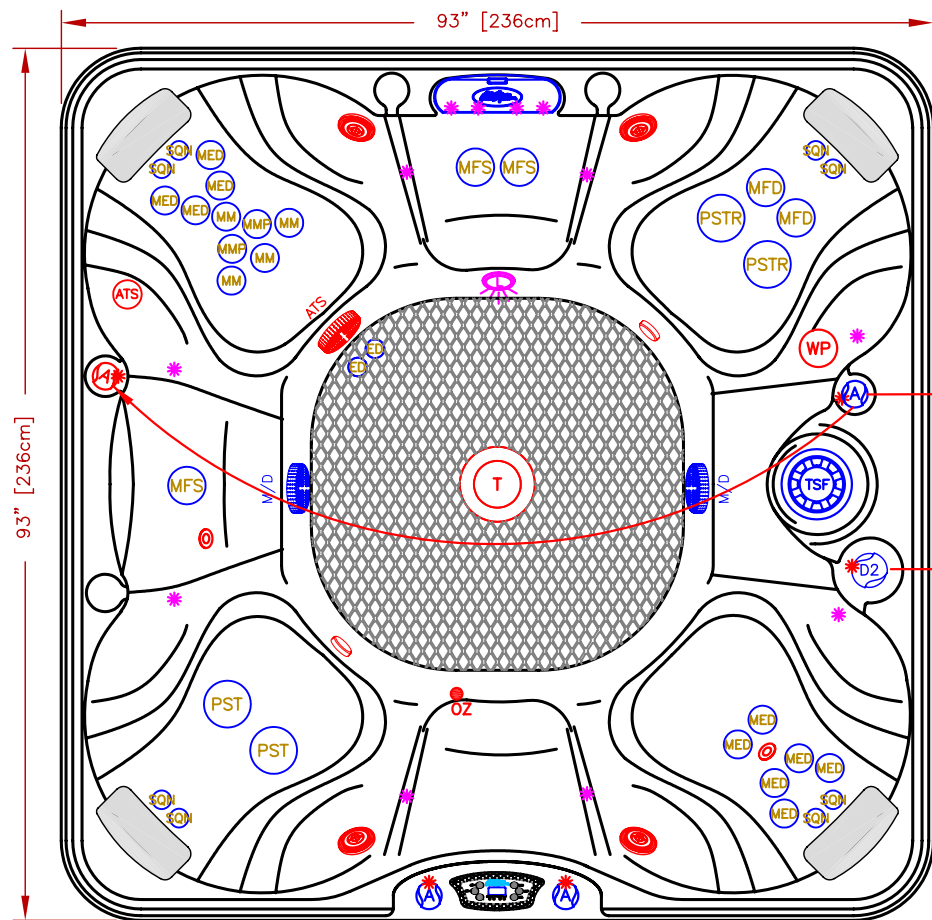

LINE	ESCAPE
MODEL	BEL AIR
NUM	EC-835B

MOVE STD AIR VALVE AND ADD 1 AIR VALVE WHEN VP2 OPTION IS ORDERED

REMOVE 2" VALVE WHEN ATS IS ORDERED WITHOUT THE WHIRLPOOL JET

AAT (OPT17-AAT10)
SEAT JET LAYOUT

- OPT17-FOY**
- = MS JET
 - = MS DRAIN
 - = MS AIR

OPTIONS		
SYMB.	DESCRIPTION	OPT#
	C-LITE 2X FRONT CABINET CORNERS JET, CASCADE PILLOW, VALVE LED LIGHTING	OPT17-866L2 OPT17-JPV850
	FOUNTAIN OF YOUTH (MICRO SILK)	OPT17-FOY
	TORNADO OPTION	OPT17-336
AAT	AQUATIC AIR THERAPY (THERAPY SEAT)	OPT17-AAT10
VP1	PURE SILK/WHIRLPOOL	OPT17-VP1
VP2	PURE SILK/WHIRLPOOL/ATS	OPT17-VP2
	MEGA WEIR 75 sq ft FILTER SYSTEM	OPT17-375M
	24/7 FILTRATION SYSTEM CAL PURE SALT SYSTEM	OPT17-112C OPT17-113B
	HYBRID SYSTEM+PURE UV+CURE OZONE	OPT17-193H
Wi-Fi	CAL SPAS WI-FI Module	OPT17-WI-FI
	FREEDOM SOUND, BLUETOOTH, SUBWOOFER W/4-4" SPEAKERS	OPT17-FS43

35 JETS LEGEND			
QTY.	SYMB.	DESCRIPTION	PART#
8	(SQN)	NECK JET DIRECTIONAL BLK JET	PLU29923-114-000
2	(ED)	EURO DIRECTIONAL BLK JET	PLUCS2295051S
4	(MM)	MINI-STORM TWIN ROTO BLK JET	PLUCS2298061S
2	(MMP)	MINI-MULTI-MASSAGE BLK JET	PLUCS2295171S
10	(MED)	MICRO XL DIRECTIONAL BLK JET	PLUCS2295031S
2	(MFD)	MAXI FLOW DIRECTIONAL BLK JET	PLUCS2295091S
3	(MFS)	MAXI SWIRL ROTO BLK JET	PLUCS2295101S
2	(PST)	PWR STORM WAGON WHEEL BLK JET	PLUCS2295191S
2	(PSTR)	PWR STORM TWIN ROTO BLK JET	PLUCS2295181S
3	(A)	AIR VALVE	
2	(M/D)	MAIN DRAIN	
1	(D2)	2" DIVERTER VALVE	
1	(F)	50 SQ.FT. FILTER TELEWEIR	
1	(WF)	CURVED CASCADE LED WATERFALL	
4	(P)	Y-PILLOWS	
1	(L)	MULTI COLORED LED LIGHT	
8	(LED)	PREMIUM LED LIGHTING	
1	(CONTROL)	TP600T COLOR TOPSIDE	

SPECIFICATIONS DIMENSIONS (IN) 93"x93"x40-1/2" DIMENSIONS (CM) 236x236x103 WATER CAP. 450GAL / 1,703L APP. WEIGHT 900LBS / 408Kg		
TITLE 2017 SPA LINE ESCAPE SERIES EC-835B		
DWG BY G.GARCIA	DATE 11/28/16	
REV DESCRIPTION	REV No.	