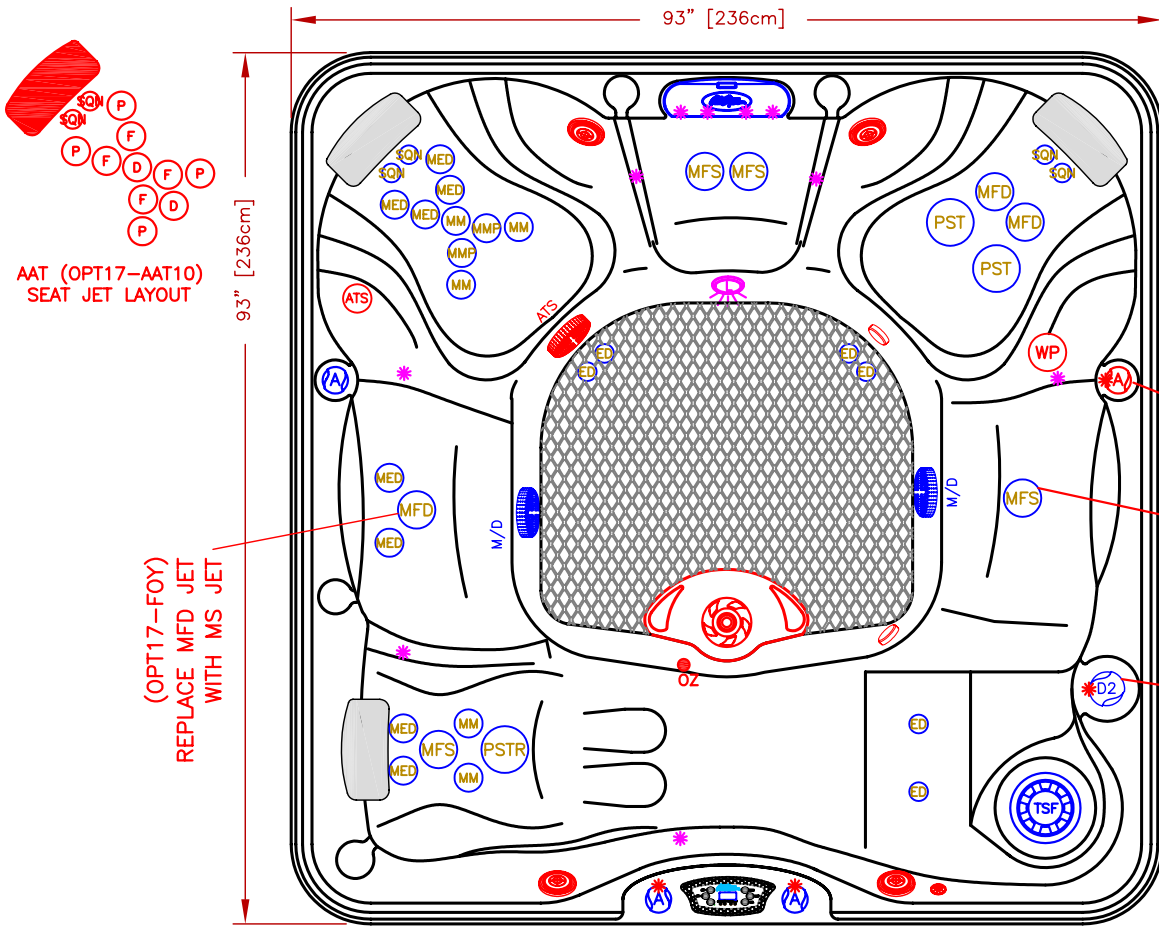

LINE	ESCAPE
MODEL	ATLANTIC
NUM	EC-835L

- ADD 1 AIR VALVE WHEN VP2 OPTION IS ORDERED
- (OPT17-FOY) REPLACE MFS JET WITH MS JET
- REMOVE 2" VALVE WHEN ATS IS ORDERED WITHOUT THE WHIRLPOOL JET

- OPT17-FOY
- = MS JET
  - = MS DRAIN
  - = MS AIR

35 JETS LEGEND			
QTY.	SYMB.	DESCRIPTION	PART#
4	(SQN)	NECK JET DIRECTIONAL BLK JET	PLU29923-114-000
6	(ED)	EURO DIRECTIONAL BLK JET	PLUCS2295051S
5	(MM)	MINI-STORM TWIN ROTO BLK JET	PLUCS2298061S
2	(MMP)	MINI-MULTI-MASSAGE BLK JET	PLUCS2295171S
8	(MED)	MICRO XL DIRECTIONAL BLK JET	PLUCS2295031S
3	(MFD)	MAXI FLOW DIRECTIONAL BLK JET	PLUCS2295091S
4	(MFS)	MAXI SWIRL ROTO BLK JET	PLUCS2295101S
2	(PST)	PWR STORM WAGON WHEEL BLK JET	PLUCS2295191S
1	(PSTR)	PWR STORM TWIN ROTO BLK JET	PLUCS2295181S
3	(A)	AIR VALVE	
1	(D2)	DIVERTER VALVE	
2	(M/D)	MAIN DRAIN	
1	(F)	50 SQ.FT. FILTER TELEWEIR	
1	(WF)	CURVED CASCADE LED WATERFALL	
3	(P)	Y-PILLOWS	
1	(L)	MULTI COLORED LED LIGHT	
6	(LED)	PREMIUM LED LIGHTING	
1	(CONTROL)	TP600T COLOR TOPSIDE	

OPTIONS		
SYMB.	DESCRIPTION	OPT#
	C-LITE 2X FRONT CABINET CORNERS JET, CASCADE PILLOW, VALVE LED LIGHTING	OPT17-966L2 OPT17-JPV850
	FOUNTAIN OF YOUTH (MICRO SILK)	OPT17-FOY
	TORNADO OPTION + 1 AIR VALVE	OPT17-336
	AQUATIC AIR THERAPY (THERAPY SEAT)	OPT17-AAT10
	AQUATIC AIR THERAPY (LOUNGER)	OPT17-AAT16
	PURE SILK/WHIRLPOOL	OPT17-VP1
	PURE SILK/WHIRLPOOL/ATS	OPT17-VP2
	MEGA WEIR 75 sq ft FILTER SYSTEM	OPT17-375M
	24/7 FILTRATION SYSTEM CAL PURE SALT SYSTEM	OPT17-112C OPT17-113B
	HYBRID SYSTEM+PURE UV+CURE OZONE	OPT17-193H
	Wi-Fi CAL SPAS Wi-Fi Module	OPT17-WI-FI
	FREEDOM SOUND, BLUETOOTH, SUBWOOFER W/4-4" SPEAKERS	OPT17-FS43

<b>SPECIFICATIONS</b>		
DIMENSIONS (IN)	93"x93"x40-1/2"	
DIMENSIONS (CM)	236x236x103	
WATER CAP.	450Gal / 1,708L	
APP. WEIGHT	900lbs / 408Kg	
<b>TITLE</b>		
2017 SPA LINE ESCAPE SERIES EC-835L		
DWG BY	DATE	
G.GARCIA	11/28/16	
REV DESCRIPTION	REV No.	