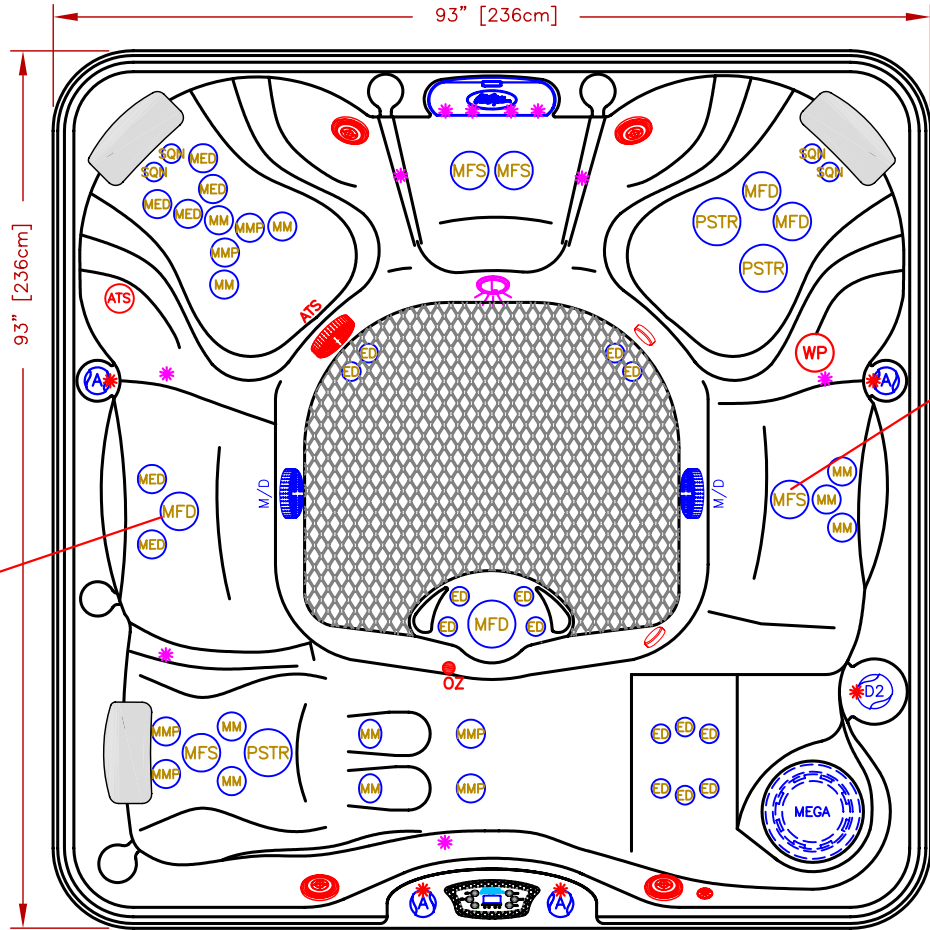

LINE	ESCAPE
MODEL	ATLANTIC
NUM	EC-851L

(OPT17-FOY)  
REPLACE MFS JET  
WITH MS JET

(OPT17-FOY)  
REPLACE MFD JET  
WITH MS JET

- OPT17-FOY
- = MS JET
  - = MS DRAIN
  - = MS AIR

51 JETS LEGEND			
QTY.	SYMB.	DESCRIPTION	PART#
4	(SQN)	NECK JET DIRECTIONAL BLK JET	PLU29923-114-000
14	(ED)	EURO DIRECTIONAL BLK JET	PLUCS2295051S
10	(MM)	MINI-STORM TWIN ROTO BLK JET	PLUCS2298061S
6	(MMP)	MINI-MULTI-MASSAGE BLK JET	PLUCS2295171S
6	(MED)	MICRO XL DIRECTIONAL BLK JET	PLUCS2295031S
4	(MFD)	MAXI FLOW DIRECTIONAL BLK JET	PLUCS2295091S
4	(MFS)	MAXI SWIRL ROTO BLK JET	PLUCS2295101S
3	(PSTR)	PWR STORM TWIN ROTO BLK JET	PLUCS2295181S
4	(A)	AIR VALVE	
2	(M/D)	MAIN DRAIN	
1	(D2)	2IN DIVERter VALVE	
1	(F)	75 SQ.FT. FILTER MEGAWAIR	
1	(WF)	CURVED CASCADE LED WATERFALL	
3	(P)	Y-PILLOWS	
1	(L)	MULTI COLORED LED LIGHT	
6	(LED)	PREMIUM LED LIGHTING	
1	(CONTROL)	TP600T COLOR TOPSIDE	

OPTIONS		
SYMB.	DESCRIPTION	OPT#
	C-LITE 2X FRONT CABINET CORNERS JET, CASCADE PILLOW, VALVE LED LIGHTING	OPT17-866L2 OPT17-JPV850
	FOUNTAIN OF YOUTH (MICRO SILK)	OPT17-FOY
	TORNADO OPTION + 1 AIR VALVE	OPT17-336
	AQUATIC AIR THERAPY (THERAPY SEAT)	OPT17-AAT10
	AQUATIC AIR THERAPY (LOUNGER)	OPT17-AAT16
	PURE SILK/WHIRLPOOL	OPT17-VP1
	PURE SILK/WHIRLPOOL/ATS	OPT17-VP2
	24/7 FILTRATION SYSTEM CAL PURE SALT SYSTEM	OPT17-112C OPT17-113B
	HYBRID SYSTEM+PURE UV+CURE OZONE	OPT17-193H
	CAL SPAS WI-FI Module	OPT17-WI-FI
	FREEDOM SOUND, BLUETOOTH, SUBWOOFER W/4-4" SPEAKERS	OPT17-FS43

SPECIFICATIONS		
DIMENSIONS (IN) 93"x93"x40-1/2"		
DIMENSIONS (CM) 236x236x103		
WATER CAP. 450/1,703L		
APP. WEIGHT 900/408Kg		
TITLE		
2017 SPA LINE ESCAPE SERIES EC-851L		
DWG BY	DATE	
G.GARCIA	12/06/16	
REV DESCRIPTION	REV No.	