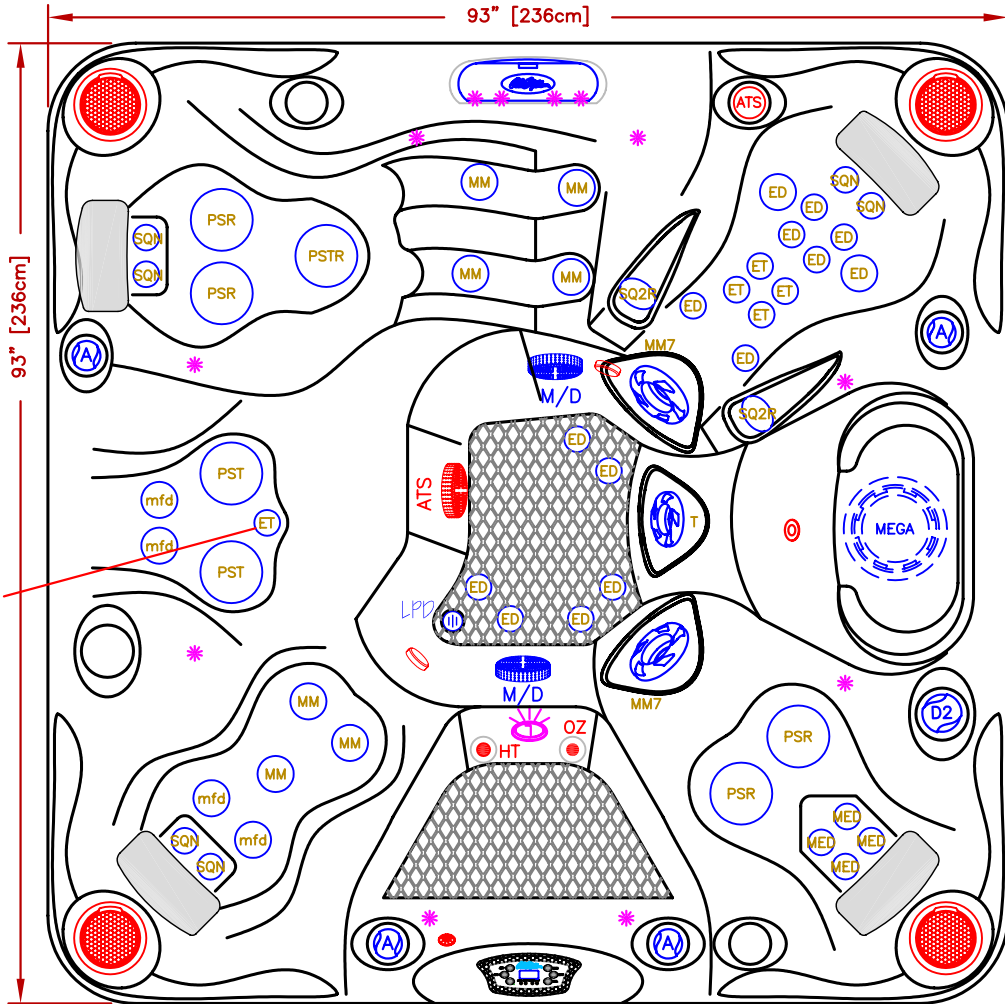

LINE	ESCAPE
MODEL	WINDSOR
NUM	EC-852L

(OPT17-FOY)
REPLACE ET JET
WITH MS JET

AAT (OPT17-AAT16) SEAT JET LAYOUT

- OPT17-FOY**
- = MS JET
 - = MS DRAIN
 - = MS AIR

52 JETS LEGEND			
QTY	SYMB.	DESCRIPTION	PART#
6	(SQN)	NECK JET DIRECTIONAL BLK JET	PLU29923-114-000
2	(SQ2R)	ROTO/HAND JET	PLU29923-024-000
5	(ET)	CLUSTER STORM BLK JET	PLUCS2295161S
14	(ED)	EURO DIRECTIONAL BLK JET	PLUCS2295051S
4	(MED)	MICRO XL DIRECTIONAL BLK JET	PLUCS2295031S
4	(mfd)	MINI STORM DIRECTIONAL BLK JET	PLUCS2295061S
7	(MM)	MINI-STORM TWIN ROTO BLK JET	PLUCS2298061S
4	(PSR)	PWR STORM RIFFLED BLK JET	PLUCS2295141S
2	(PST)	PWR STORM WAGON WHEEL BLK JET	PLUCS2295191S
1	(PSTR)	PWR STORM TWIN ROTO BLK JET	PLUCS2295181S
1	(T)	TORNADO BLK JET	PLUCS2295201S
2	(MM7)	7" ULTRA BLASTER	PLU23570-142-400
4	(A)	AIR VALVE	
1	(D2)	2IN DIVERTER VALVE	
2	(M/D)	MAIN DRAIN	
1	(CWF)	CURVED CASCADE LED WATERFALL	
1	(F)	75 SQ.FT. FILTER MEGAWHIR	
8	(L)	PREMIUM LED LIGHTING	
4	(P)	Y-PILLOWS	
1	(CONTROL)	TP600T COLOR TOPSIDE	

OPTIONS		
SYMB.	DESCRIPTION	OPT#
	C-LITE 2X FRONT CABINET CORNERS JET, CASCADE PILLLOW, VALVE LED LIGHTING	OPT17-966L2 OPT17-JPV850
	FOUNTAIN OF YOUTH (MICRO SILK)	OPT17-FOY
	PURE SILK OZONATOR	OPT17-102C
	AQUATIC AIR THERAPY	OPT17-AAT16
	ADJUSTABLE THERAPY SYSTEM	OPT17-109
	24/7 FILTRATION SYSTEM CAL PURE SALT SYSTEM	OPT17-112C OPT17-113B
	HYBRID SYSTEM+PURE UV+CURE OZONE	OPT17-193H
	Wi-Fi CAL SPAS Wi-Fi Module	OPT17-Wi-Fi
	FREEDOM SOUND, BLUETOOTH, SUBWOOFER W/4-4" SPEAKERS	OPT17-FS46

SPECIFICATIONS	
DIMENSIONS (IN)	93"x93"x39.5"
DIMENSIONS (CM)	236X236X100
WATER CAP.	450GAL/1703L
APP. WEIGHT	900LBS/428kg

TITLE		2017 SPA LINE ESCAPE SPAS EC-852L	
DWG BY	G.GARCIA	DATE	12/02/16
REV DESCRIPTION		REV No.	

NOTE: DUE TO OUR CONTINUOUS IMPROVEMENT PROGRAM, ALL MODELS AND SPECIFICATIONS ARE SUBJECT TO CHANGE WITHOUT NOTICE.

SCALE: