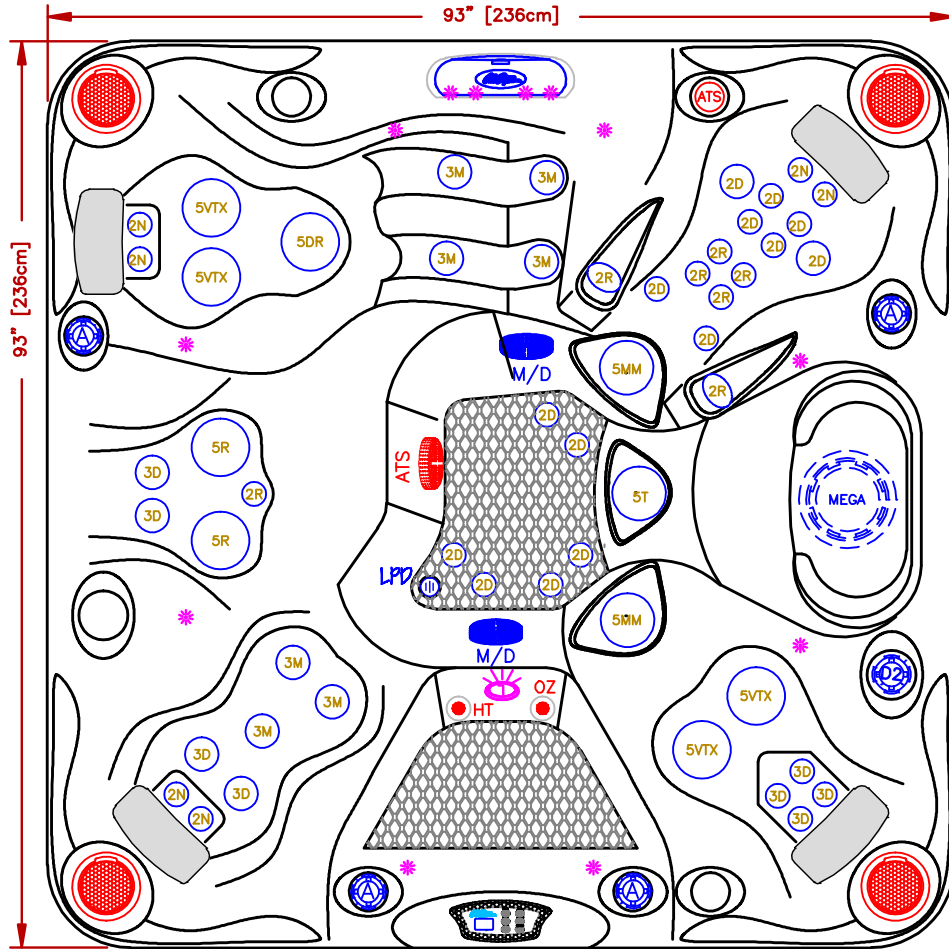

LINE	ESCAPE
MODEL	WINDSOR
NUM	EC-852L

52 JETS LEGEND			
QTY.	SYMB.	DESCRIPTION	PART#
6	2N	200 VELOCITY NECK 100%	PLU29920-612-400
14	2D	200 VELOCITY DIRECTIONAL	PLU29920-012-400
7	2R	200 VELOCITY ROTO	PLU29920-022-400
8	3D	300 VELOCITY DIRECTIONAL	PLU29930-112-400
7	3M	300 VELOCITY MASSAGE	PLU29930-142-400
2	5R	500 VELOCITY ROTO	PLU29950-081-400
1	5DR	500 VELOCITY DOUBLE ROTO	PLU29950-032-400
4	5VTX	500 VELOCITY VTX	PLU29950-011-400
2	5MM	500 VELOCITY MASSAGE-14 PORT	PLU29950-071-400
1	5T	500 VELOCITY TORNADO/WHIRLPOOL	PLU29950-501-400
1	D2	VELOCITY 2" WATER DIVERTER VALVE	PLU25058-202-400
4	A	VELOCITY AIR CONTROL VALVE	PLU25059-202-400
1	CWF	CURVED CASCADE LED WATERFALL	
1	L	PREMIUM LED LIGHTING	
1	F	75 SQ. FT. MEGAWHIR FILTER	
2	M/D	MAIN DRAIN	
3	P	Y-PILLOWS	
1	CONTROL	NEO 1100 WAVE 2P	

OPTIONS		
SYMB.	DESCRIPTION	OPT#
	C-LITE 2X FRONT CABINET CORNERS JET, CASCADE PILLOWS, VALVE LED LIGHTING	OPT18-966L2 OPT18-JPV850
AAT	AQUATIC AIR THERAPY (LOUNGER)	OPT18-16
	ADJUSTABLE THERAPY SYSTEM	OPT18-109
	24/7 FILTRATION SYSTEM	OPT18-112C
	NEO WI-FI MODULE	OPT18-WI-FI
	FREEDOM SOUND, BLUETOOTH, SUBWOOFER W/4-3" SPEAKERS	OPT18-FS43

SPECIFICATIONS DIMENSIONS (IN) 93"X93"X39.5" DIMENSIONS (CM) 236X236X100 WATER CAP. 450GAL/1703L APP. WEIGHT 900LBS/428kg		
TITLE 2018 SPA LINE ESCAPE SPAS EC-852L		
DWG BY J.ORNELAS	DATE 12/07/17	
REV DESCRIPTION	REV No. C	