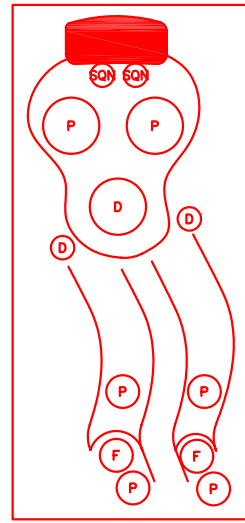

LINE	ESCAPE
MODEL	WINDSOR
NUM	EC-852L

(OPT17-FOY)
REPLACE ET JET
WITH MS JET

AAT (OPT17-AAT16) SEAT JET LAYOUT

- OPT17-FOY**
- = MS JET
 - = MS DRAIN
 - = MS AIR

52 JETS LEGEND			
QTY	SYMB.	DESCRIPTION	PART#
6	(SQN)	NECK JET DIRECTIONAL BLK JET	PLU29923-114-000
2	(SQ2R)	ROTO/HAND JET	PLU29923-024-000
5	(ET)	CLUSTER STORM BLK JET	PLUCS2295161S
14	(ED)	EURO DIRECTIONAL BLK JET	PLUCS2295051S
4	(MED)	MICRO XL DIRECTIONAL BLK JET	PLUCS2295031S
4	(mfd)	MINI STORM DIRECTIONAL BLK JET	PLUCS2295061S
7	(MM)	MINI-STORM TWIN ROTO BLK JET	PLUCS2298061S
4	(PSR)	PWR STORM RIFFLED BLK JET	PLUCS2295141S
2	(PST)	PWR STORM WAGON WHEEL BLK JET	PLUCS2295191S
1	(PSTR)	PWR STORM TWIN ROTO BLK JET	PLUCS2295181S
1	(T)	TORNADO BLK JET	PLUCS2295201S
2	(MM7)	7" ULTRA BLASTER	PLU23570-142-400
4	(A)	AIR VALVE	
1	(D2)	2IN DIVERTER VALVE	
2	(M/D)	MAIN DRAIN	
1	(CWF)	CURVED CASCADE LED WATERFALL	
1	(F)	75 SQ.FT. FILTER MEGAWHIR	
8	(L)	PREMIUM LED LIGHTING	
4	(P)	Y-PILLOWS	
1	(CONTROL)	TP600T COLOR TOPSIDE	

OPTIONS		
SYMB.	DESCRIPTION	OPT#
	C-LITE 2X FRONT CABINET CORNERS JET, CASCADE PILLLOW, VALVE LED LIGHTING	OPT17-966L2 OPT17-JPV850
	FOUNTAIN OF YOUTH (MICRO SILK)	OPT17-FOY
	PURE SILK OZONATOR	OPT17-102C
	AQUATIC AIR THERAPY	OPT17-AAT16
	ADJUSTABLE THERAPY SYSTEM	OPT17-109
	24/7 FILTRATION SYSTEM CAL PURE SALT SYSTEM	OPT17-112C OPT17-113B
	HYBRID SYSTEM+PURE UV+CURE OZONE	OPT17-193H
	Wi-Fi CAL SPAS Wi-Fi Module	OPT17-Wi-Fi
	FREEDOM SOUND, BLUETOOTH, SUBWOOFER W/4-4" SPEAKERS	OPT17-FS46

SPECIFICATIONS	
DIMENSIONS (IN)	93"x93"x39.5"
DIMENSIONS (CM)	236X236X100
WATER CAP.	450GAL/1703L
APP. WEIGHT	900LBS/428kg

TITLE		2017 SPA LINE ESCAPE SPAS EC-852L	
DWG BY	G.GARCIA	DATE	12/02/16
REV DESCRIPTION		REV No.	