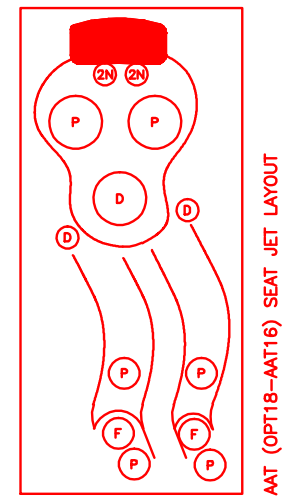

LINE	ESCAPE
MODEL	WINDSOR
NUM	EC-852L

52 JETS LEGEND			
QTY.	SYMB.	DESCRIPTION	PART#
6	2N	200 VELOCITY NECK 100%	PLU29920-612-400
14	2D	200 VELOCITY DIRECTIONAL	PLU29920-012-400
7	2R	200 VELOCITY ROTO	PLU29920-022-400
8	3D	300 VELOCITY DIRECTIONAL	PLU29930-112-400
7	3M	300 VELOCITY MASSAGE	PLU29930-142-400
2	5R	500 VELOCITY ROTO	PLU29950-081-400
1	5DR	500 VELOCITY DOUBLE ROTO	PLU29950-032-400
4	5VTX	500 VELOCITY VTX	PLU29950-011-400
2	5MM	500 VELOCITY MASSAGE-14 PORT	PLU29950-071-400
1	5T	500 VELOCITY TORNADO/WHIRLPOOL	PLU29950-501-400
1	D2	VELOCITY 2" WATER DIVERTER VALVE	PLU25058-202-400
4	A	VELOCITY AIR CONTROL VALVE	PLU25059-202-400
1	CWF	CURVED CASCADE LED WATERFALL	
1	L	PREMIUM LED LIGHTING	
1	F	75 SQ. FT. MEGAWHIR FILTER	
2	M/D	MAIN DRAIN	
3	P	Y-PILLOWS	
1	CONTROL	NEO 1100 WAVE 2P	

OPTIONS		
SYMB.	DESCRIPTION	OPT#
	C-LITE 2X FRONT CABINET CORNERS JET, CASCADE PILLOWS, VALVE LED LIGHTING	OPT18-966L2 OPT18-JPV850
AAT	AQUATIC AIR THERAPY (LOUNGER)	OPT18-16
	ADJUSTABLE THERAPY SYSTEM	OPT18-109
	24/7 FILTRATION SYSTEM	OPT18-112C
	NEO WI-FI MODULE	OPT18-WI-FI
	FREEDOM SOUND, BLUETOOTH, SUBWOOFER W/4-3" SPEAKERS	OPT18-FS43

SPECIFICATIONS DIMENSIONS (IN) 93"X93"X39.5" DIMENSIONS (CM) 236X236X100 WATER CAP. 450GAL/1703L APP. WEIGHT 900LBS/428kg		
TITLE 2018 SPA LINE ESCAPE SPAS EC-852L		
DWG BY J.ORNELAS	DATE 12/07/17	
REV DESCRIPTION	REV No. C	