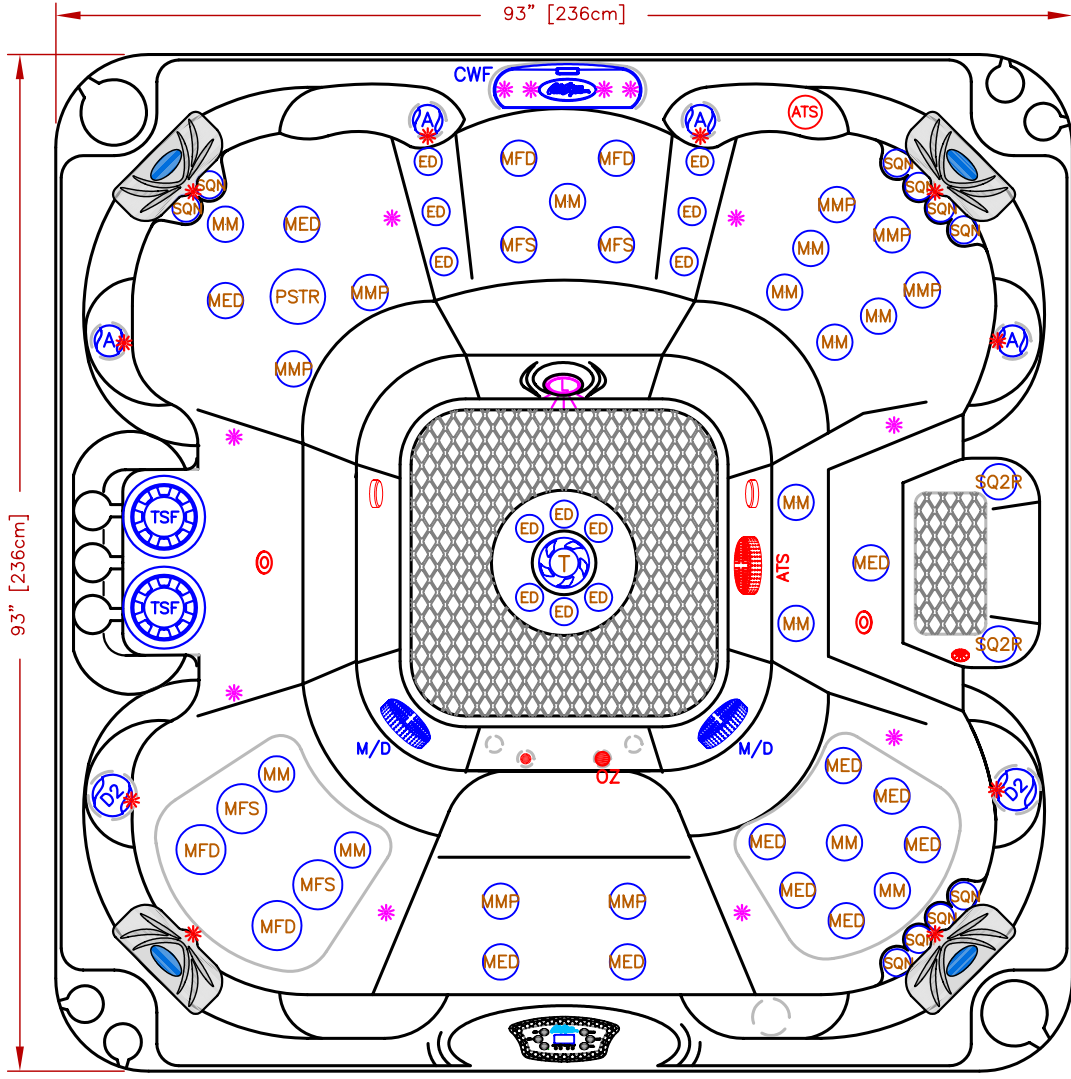

LINE	ESCAPE
MODEL	CANCUN
NUM	EC-864B

- OPT17-FOY
- = MS JET
 - = MS DRAIN
 - = MS AIR

64 JETS LEGEND			
QTY.	SYMB.	DESCRIPTION	PART#
2	(SQ2R)	ROTO/HAND JET	PLU29923-024-000
10	(SQN)	NECK JET DIRECTIONAL BLK JET	PLU29923-114-000
12	(ED)	EURO DIRECTIONAL BLK JET	PLUCS2295051S
12	(MM)	MINI-STORM TWIN ROTO BLK JET	PLUCS2298061S
7	(MMP)	MINI-MULTI-MASSAGE BLK JET	PLUCS2295171S
11	(MED)	MICRO XL DIRECTIONAL BLK JET	PLUCS2295031S
4	(MFD)	MAXI FLOW DIRECTIONAL BLK JET	PLUCS2295091S
4	(MFS)	MAXI SWIRL ROTO BLK JET	PLUCS2295101S
1	(PSTR)	PWR STORM TWIN ROTO BLK JET	PLUCS2295181S
1	(T)	TORNADO BLK JET	PLUCS2295201S
4	(A)	AIR VALVE	
2	(D2)	2IN DIVERter VALVE	
2	(M/D)	MAIN DRAIN	
1	(CWF)	CURVE CASCADE LED WATERFALL	
2	(F)	2X50 SQ.FT. FILTER TELEWEIR	
8	(L)	PREMIUM LED LIGHTING	
4	(P)	C-PILLOWS	
1	(CONTROL)	TP600T COLOR TOPSIDE	

OPTIONS		
SYMB.	DESCRIPTION	OPT#
	C-LITE 2X FRONT CABINET CORNERS JET, CASCADE PILLOW, VALVE LED LIGHTING	OPT17-968L2 OPT17-JPV850
	FOUNTAIN OF YOUTH (MICRO SILK)	OPT17-FOY
	PURE SILK OZONATOR	OPT17-102C
	ADJUSTABLE THERAPY SYSTEM	OPT17-109
	24/7 FILTRATION SYSTEM CAL PURE SALT SYSTEM	OPT17-112C OPT17-113B
	HYBRID SYSTEM+PURE UV+CURE OZONE	OPT17-193H
	CAL SPAS WI-FI Module	OPT17-WI-FI
	FREEDOM SOUND, BLUETOOTH, SUBWOOFER W/4-6" SPEAKERS	OPT17-FS46

SPECIFICATIONS		
DIMENSIONS (IN) 93" X 93" X 39.5" DIMENSIONS (CM) 236 X 236 X 100 WATER CAP. 450GAL / 1,700L APP. WEIGHT 900LBS / 408Kg		
TITLE		
2017 SPA LINE ESCAPE SERIES EC-864B		
DWG BY	DATE	
G.GARCIA	11/30/16	
REV DESCRIPTION	REV No.	