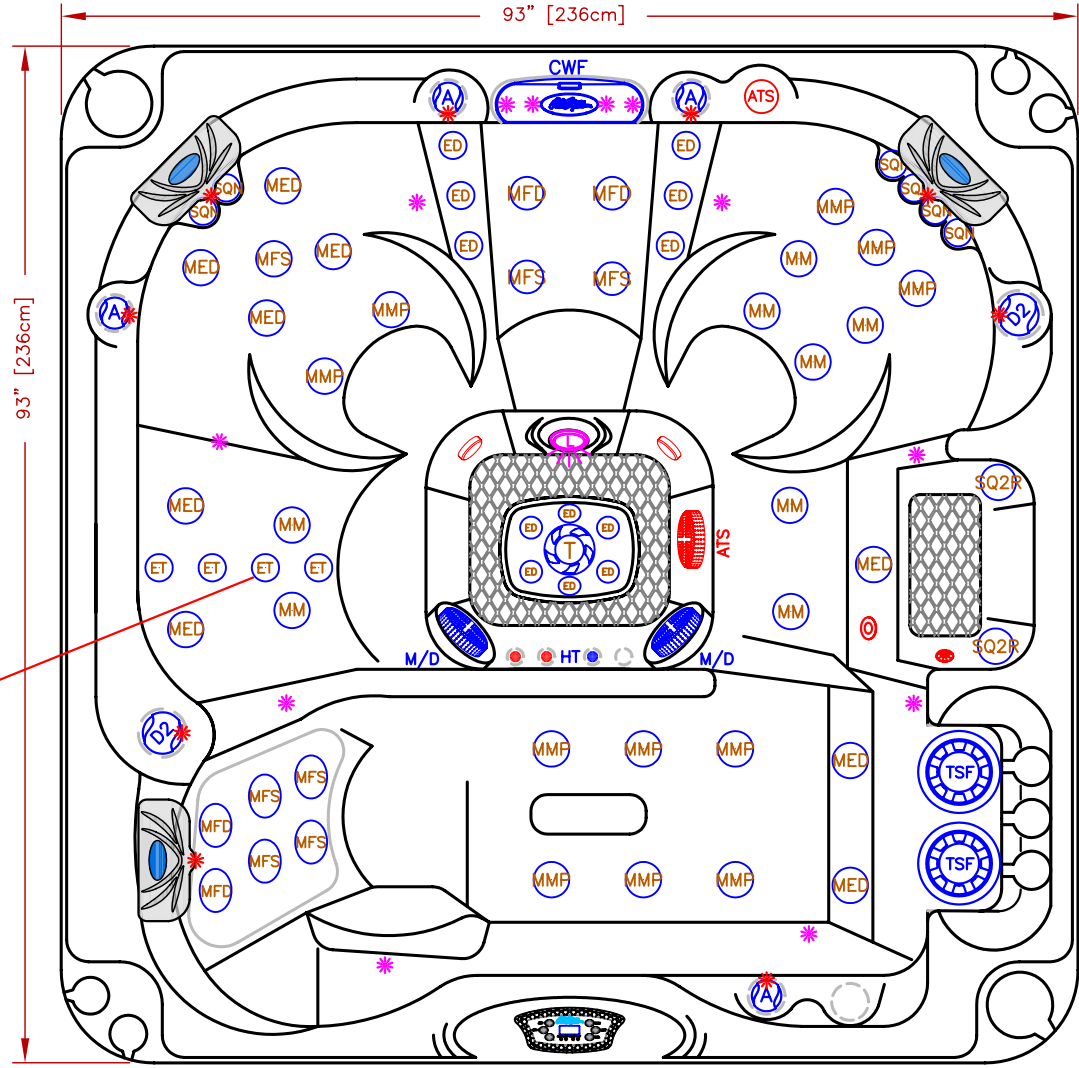

LINE	ESCAPE
MODEL	AVALON
NUM	EC-864L

(OPT17-FOY)
REPLACE ET JET
WITH MS JET

- OPT17-FOY
- = MS JET
 - = MS DRAIN
 - = MS AIR

64 JETS LEGEND

QTY.	SYMB.	DESCRIPTION	PART#
2	(SQ2R)	ROTO/HAND JET	PLU29923-024-000
6	(SQN)	NECK JET DIRECTIONAL BLK JET	PLU29923-114-000
12	(ED)	EURO DIRECTIONAL BLK JET	PLUCS2295051S
4	(ET)	CLUSTER STORM BLK JET	PLUCS2295161S
8	(MM)	MINI-STORM TWIN ROTO BLK JET	PLUCS2298061S
11	(MMP)	MINI-MULTI-MASSAGE BLK JET	PLUCS2295171S
9	(MED)	MICRO XL DIRECTIONAL BLK JET	PLUCS2295031S
4	(MFD)	MAXI FLOW DIRECTIONAL BLK JET	PLUCS2295091S
7	(MFS)	MAXI SWIRL ROTO BLK JET	PLUCS2295101S
1	(T)	TORNADO BLK JET	PLUCS2295201S
4	(A)	AIR VALVE	
2	(D2)	2IN DIVERTER VALVE	
2	(M/D)	MAIN DRAIN	
1	(CWF)	CURVE CASCADE LED WATERFALL	
1	(F)	2X50 SQ.FT. FILTER TELEWEIR	
1	(L)	PREMIUM LED LIGHTING	
3	(P)	C-PILLOWS	
1	(CONTROL)	TP600T COLOR TOPSIDE	

OPTIONS

SYMB.	DESCRIPTION	OPT#
	C-LITE 2X FRONT CABINET CORNERS JET, CASCADE PILLOW, VALVE LED LIGHTING	OPT17-966L2 OPT17-IPV850
	FOUNTAIN OF YOUTH (MICRO SILK)	OPT17-FOY
	PURE SILK OZONATOR	OPT17-102C
AAT	AQUATIC AIR THERAPY	OPT17-AAT16
	ADJUSTABLE THERAPY SYSTEM	OPT17-109
	24/7 FILTRATION SYSTEM CAL PURE SALT SYSTEM	OPT17-112C OPT17-113B
	HYBRID SYSTEM+PURE UV+CURE OZONE	OPT17-193H
Wi-Fi	CAL SPAS Wi-Fi Module	OPT17-WI-FI
	FREEDOM SOUND, BLUETOOTH, SUBWOOFER W/4-6" SPEAKERS	OPT17-FS46

SPECIFICATIONS DIMENSIONS (IN) 93" X 93" X 39.5" DIMENSIONS (CM) 236 X 236 X 100 WATER CAP. 450GAL / 1,700L APP. WEIGHT 900LBS / 408Kg		
TITLE 2017 SPA LINE ESCAPE SERIES EC-864L		
DWG BY G.GARCIA		DATE 12/02/16
REV DESCRIPTION		REV No.