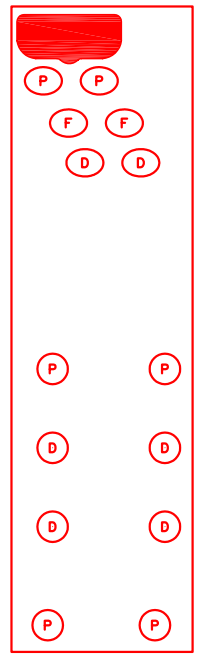

LINE	ESCAPE
MODEL	AVALON
NUM	EC-864L

(OPT17-FOY)
REPLACE ET JET
WITH MS JET

- OPT17-FOY
- = MS JET
 - = MS DRAIN
 - = MS AIR

64 JETS LEGEND

QTY.	SYMB.	DESCRIPTION	PART#
2	(SQ2R)	ROTO/HAND JET	PLU29923-024-000
6	(SQN)	NECK JET DIRECTIONAL BLK JET	PLU29923-114-000
12	(ED)	EURO DIRECTIONAL BLK JET	PLUCS2295051S
4	(ET)	CLUSTER STORM BLK JET	PLUCS2295161S
8	(MM)	MINI-STORM TWIN ROTO BLK JET	PLUCS2298061S
11	(MMP)	MINI-MULTI-MASSAGE BLK JET	PLUCS2295171S
9	(MED)	MICRO XL DIRECTIONAL BLK JET	PLUCS2295031S
4	(MFD)	MAXI FLOW DIRECTIONAL BLK JET	PLUCS2295091S
7	(MFS)	MAXI SWIRL ROTO BLK JET	PLUCS2295101S
1	(T)	TORNADO BLK JET	PLUCS2295201S
4	(A)	AIR VALVE	
2	(D2)	2IN DIVERTER VALVE	
2	(M/D)	MAIN DRAIN	
1	(CWF)	CURVE CASCADE LED WATERFALL	
1	(F)	2X50 SQ.FT. FILTER TELEWEIR	
1	(L)	PREMIUM LED LIGHTING	
3	(P)	C-PILLOWS	
1	(CONTROL)	TP600T COLOR TOPSIDE	

OPTIONS

SYMB.	DESCRIPTION	OPT#
	C-LITE 2X FRONT CABINET CORNERS JET, CASCADE PILLOW, VALVE LED LIGHTING	OPT17-966L2 OPT17-IPV850
	FOUNTAIN OF YOUTH (MICRO SILK)	OPT17-FOY
	PURE SILK OZONATOR	OPT17-102C
AAT	AQUATIC AIR THERAPY	OPT17-AAT16
	ADJUSTABLE THERAPY SYSTEM	OPT17-109
	24/7 FILTRATION SYSTEM CAL PURE SALT SYSTEM	OPT17-112C OPT17-113B
	HYBRID SYSTEM+PURE UV+CURE OZONE	OPT17-193H
Wi-Fi	CAL SPAS Wi-Fi Module	OPT17-WI-FI
	FREEDOM SOUND, BLUETOOTH, SUBWOOFER W/4-6" SPEAKERS	OPT17-FS46

SPECIFICATIONS DIMENSIONS (IN) 93" X 93" X 39.5" DIMENSIONS (CM) 236 X 236 X 100 WATER CAP. 450GAL / 1,700L APP. WEIGHT 900LBS / 408Kg		
TITLE 2017 SPA LINE ESCAPE SERIES EC-864L		
DWG BY G.GARCIA		DATE 12/02/16
REV DESCRIPTION		REV No.