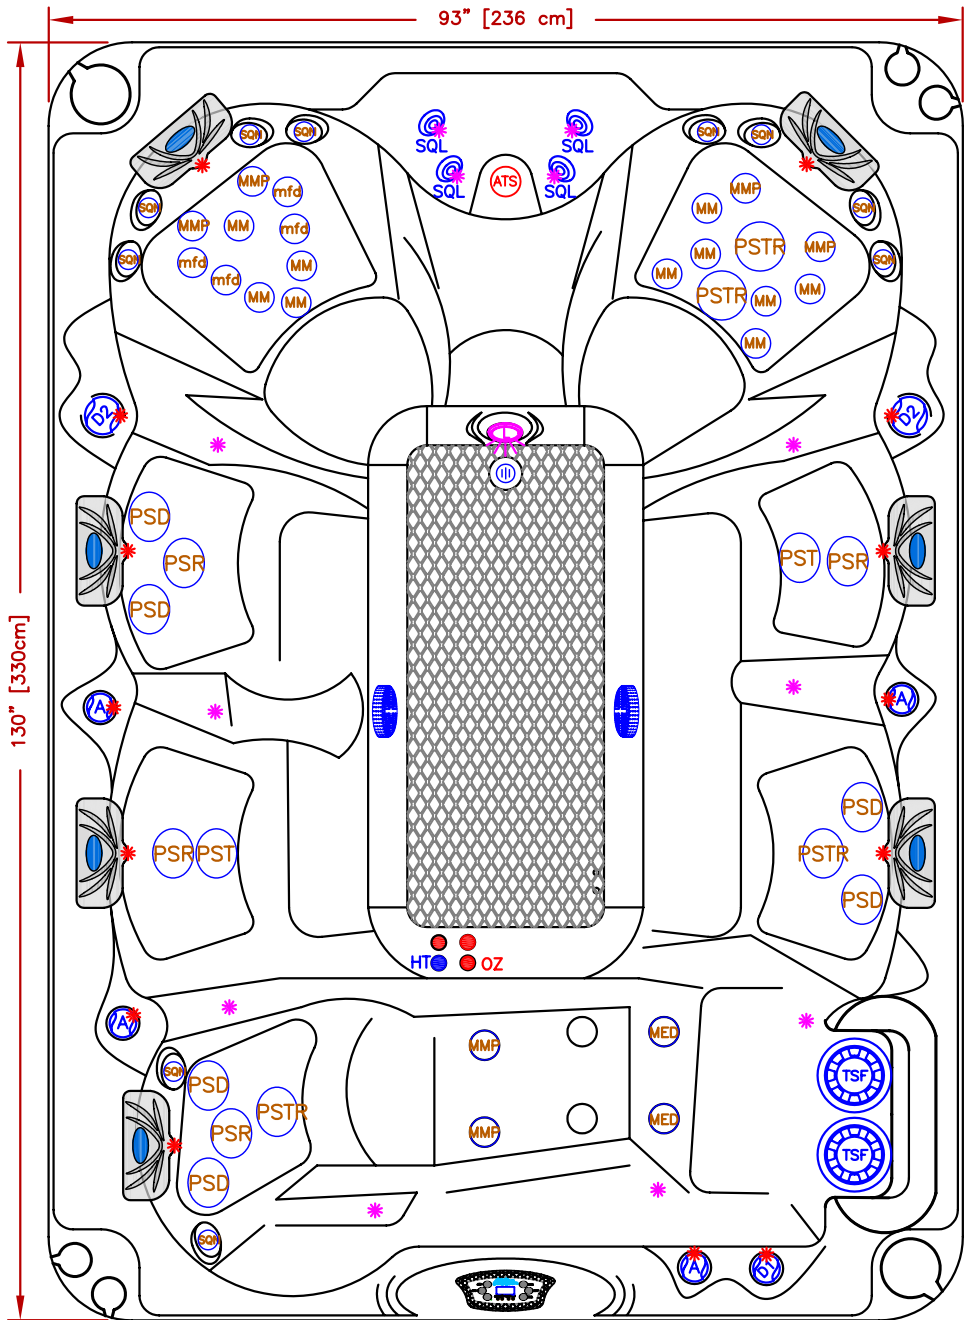

LINE	ESCAPE
MODEL	NEWPORTER
NUM	EC-948L

48 JETS LEGEND

QTY.	SYMB.	DESCRIPTION	PART#
10	(SQN)	NECK JET DIRECTIONAL BLK JET	PLU29923-114-000
10	(MM)	MINI-STORM TWIN ROTO BLK JET	PLUCS2298061S
6	(MMP)	MINI-MULTI-MASSAGE BLK JET	PLUCS2295171S
2	(MED)	MICRO XL DIRECTIONAL BLK JET	PLUCS2295031S
4	(mfd)	MINI STORM DIRECTIONAL BLK JET	PLUCS2295061S
6	(PSD)	PWR STORM DIRECTIONAL BLK JET	PLUCS2295131S
4	(PSR)	PWR STORM RIFFLED BLK JET	PLUCS2295141S
2	(PST)	PWR STORM WAGON WHEEL BLK JET	PLUCS2295191S
4	(PSTR)	PWR STORM TWIN ROTO BLK JET	PLUCS2295181S
4	(A)	AIR VENTURI	
1	(D1)	1IN DIVERTER	
2	(D2)	2IN DIVERTER	
2	(M/D)	MAIN DRAIN	
2	(F)	2X50 SQ.FT. FILTER TELEWEIR	
4	(SQL)	HYDRO STREAMERS LED	
1	(L)	PREMIUM LED LIGHTING	
7	(P)	C-PILLOW	
1	(CONTROL)	TP600T COLOR TOPSIDE	

OPTIONS		
SYMB.	DESCRIPTION	OPT#
	C-LITE 2X FRONT CABINET CORNERS JET, CASCADE PILLOW, VALVE LED LIGHTING	OPT17-986L2 OPT17-JPV850
	PURE SILK OZONATOR	OPT17-102C
AAT	AQUATIC AIR THERAPY	OPT17-AAT16
(ATS)	ADJUSTABLE THERAPY SYSTEM	OPT17-109
	24/7 FILTRATION SYSTEM CAL PURE SALT SYSTEM	OPT17-112C OPT17-113B
	HYBRID SYSTEM+PURE UV+CURE OZONE	OPT17-193H
Wi-Fi	CAL SPAS Wi-Fi Module	OPT17-Wi-Fi
	FREEDOM SOUND, BLUETOOTH, SUBWOOFER W/4-6" SPEAKERS	OPT17-FS46

SPECIFICATIONS	
DIMENSIONS (IN) 93" X 130" X 39.5"	
DIMENSIONS (CM) 236 X 330 X 100	
WATER CAP. 800GAL / 3,028L	
APP. WEIGHT 1200LBS / 544Kg	

TITLE		2017 SPA LINE ESCAPE SERIES EC-948L	
DWG BY		DATE	
G.GARCIA		12/06/16	
REV DESCRIPTION		REV No.	