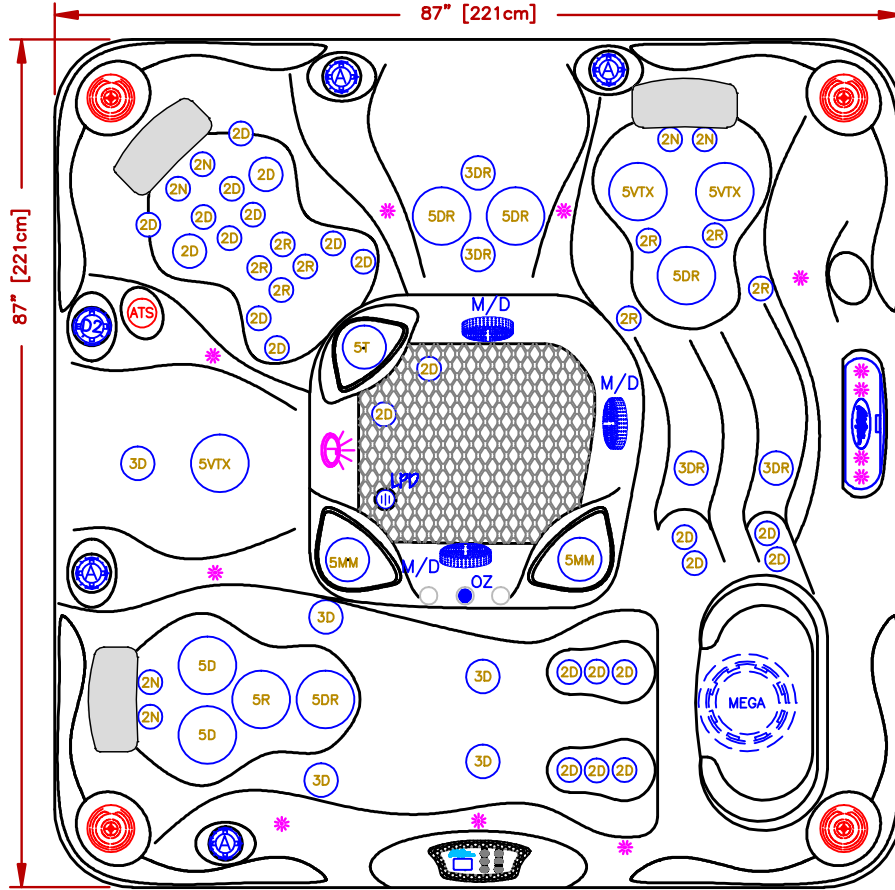

LINE	ESCAPE PLUS
MODEL	MALIBU
NUM	EP-760DL

60 JETS LEGEND

QTY.	SYMB.	DESCRIPTION	PART#
6	2N	200 VELOCITY NECK 100%	PLU29920-612-400
8	2R	200 VELOCITY ROTO	PLU29920-022-400
24	2D	200 VELOCITY DIRECTIONAL	PLU29920-012-400
5	3D	300 VELOCITY DIRECTIONAL	PLU29930-112-400
4	3DR	300 VELOCITY DOUBLE ROTO	PLU29930-191-400
2	5D	500 VELOCITY DIRECTIONAL	PLU29950-012-400
1	5R	500 VELOCITY ROTO	PLU29950-081-400
2	5MM	500 VELOCITY MASSAGE-14	PLU29950-071-400
4	5DR	500 VELOCITY DOUBLE ROTO	PLU29950-032-400
3	5VTX	500 VELOCITY VTX	PLU29950-011-400
1	5T	500 VELOCITY TORNADO/WHIRLPOOL	PLU29950-501-400
1	D2	VELOCITY 2" WATER DIVERTER VALVE	PLU25058-202-400
4	A	VELOCITY AIR CONTROL VALVE	PLU25059-202-400
1	CWF	CURVED CASCADE LED WATERFALL	
1	OZ	PURE SILK OZONATOR	
1	F	75 SQ. FT. MEGAWER FILTER	
8	L	PREMIUM LED LIGHTING	
3	M/D	MAIN DRAIN	
3	P	Y-PILLOW	
1	CONTROL	NEO 1100 WAVE 3P	

OPTIONS

SYMB.	DESCRIPTION	OPT#
	C-LITE 2X FRONT CABINET CORNERS JET, CASCADE PILLOWS, VALVE LED LIGHTING	OPT18-966L2 OPT18-JPV850
AAT	AQUATIC AIR THERAPY (LOUNGER)	OPT18-16
ATS	ADJUSTABLE THERAPY SYSTEM	OPT18-109
	24/7 FILTRATION SYSTEM	OPT18-112C
WI-FI	NEO WI-FI MODULE	OPT18-WI-FI
	FREEDOM SOUND, BLUETOOTH, SUBWOOFER W/4-3" SPEAKERS	OPT18-FS43

SPECIFICATIONS

DIMENSIONS (IN) 87"X87"X39.5"
 DIMENSIONS (CM) 221X221X100
 WATER CAP. 425GAL/1703L
 APP. WEIGHT 850LBS/428KG

TITLE
 2018 SPA LINE
 ESCAPE PLUS SERIES
 EP-760DL

DWG BY J.ORNELAS DATE 12/08/17

REV DESCRIPTION REV No. C

NOTE: DUE TO OUR CONTINUOUS IMPROVEMENT PROGRAM, ALL MODELS AND SPECIFICATIONS ARE SUBJECT TO CHANGE WITHOUT NOTICE.

SCALE: