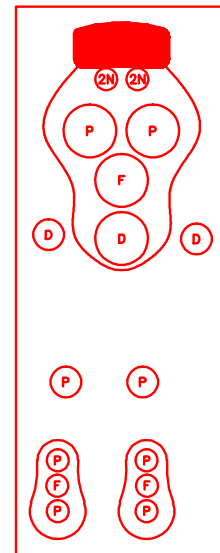

LINE	ESCAPE PLUS
MODEL	MALIBU
NUM	EP-760DL

60 JETS LEGEND

QTY.	SYMB.	DESCRIPTION	PART#
6	2N	200 VELOCITY NECK 100%	PLU29920-612-400
8	2R	200 VELOCITY ROTO	PLU29920-022-400
24	2D	200 VELOCITY DIRECTIONAL	PLU29920-012-400
5	3D	300 VELOCITY DIRECTIONAL	PLU29930-112-400
4	3DR	300 VELOCITY DOUBLE ROTO	PLU29930-191-400
2	5D	500 VELOCITY DIRECTIONAL	PLU29950-012-400
1	5R	500 VELOCITY ROTO	PLU29950-081-400
2	5MM	500 VELOCITY MASSAGE-14	PLU29950-071-400
4	5DR	500 VELOCITY DOUBLE ROTO	PLU29950-032-400
3	5VTX	500 VELOCITY VTX	PLU29950-011-400
1	5T	500 VELOCITY TORNADO/WHIRLPOOL	PLU29950-501-400
1	D2	VELOCITY 2" WATER DIVERTER VALVE	PLU25058-202-400
4	A	VELOCITY AIR CONTROL VALVE	PLU25059-202-400
1	CWF	CURVED CASCADE LED WATERFALL	
1	OZ	PURE SILK OZONATOR	
1	F	75 SQ. FT. MEGAWER FILTER	
8	L	PREMIUM LED LIGHTING	
3	M/D	MAIN DRAIN	
3	P	Y-PILLOW	
1	CONTROL	NEO 1100 WAVE 3P	

OPTIONS

SYMB.	DESCRIPTION	OPT#
	C-LITE 2X FRONT CABINET CORNERS JET, CASCADE PILLOWS, VALVE LED LIGHTING	OPT18-966L2 OPT18-JPV850
AAT	AQUATIC AIR THERAPY (LOUNGER)	OPT18-16
ATS	ADJUSTABLE THERAPY SYSTEM	OPT18-109
	24/7 FILTRATION SYSTEM	OPT18-112C
WI-FI	NEO WI-FI MODULE	OPT18-WI-FI
	FREEDOM SOUND, BLUETOOTH, SUBWOOFER W/4-3" SPEAKERS	OPT18-FS43

SPECIFICATIONS

DIMENSIONS (IN) 87"X87"X39.5"
 DIMENSIONS (CM) 221X221X100
 WATER CAP. 425GAL/1703L
 APP. WEIGHT 850LBS/428KG

TITLE
 2018 SPA LINE
 ESCAPE PLUS SERIES
 EP-760DL

DWG BY J.ORNELAS DATE 12/08/17