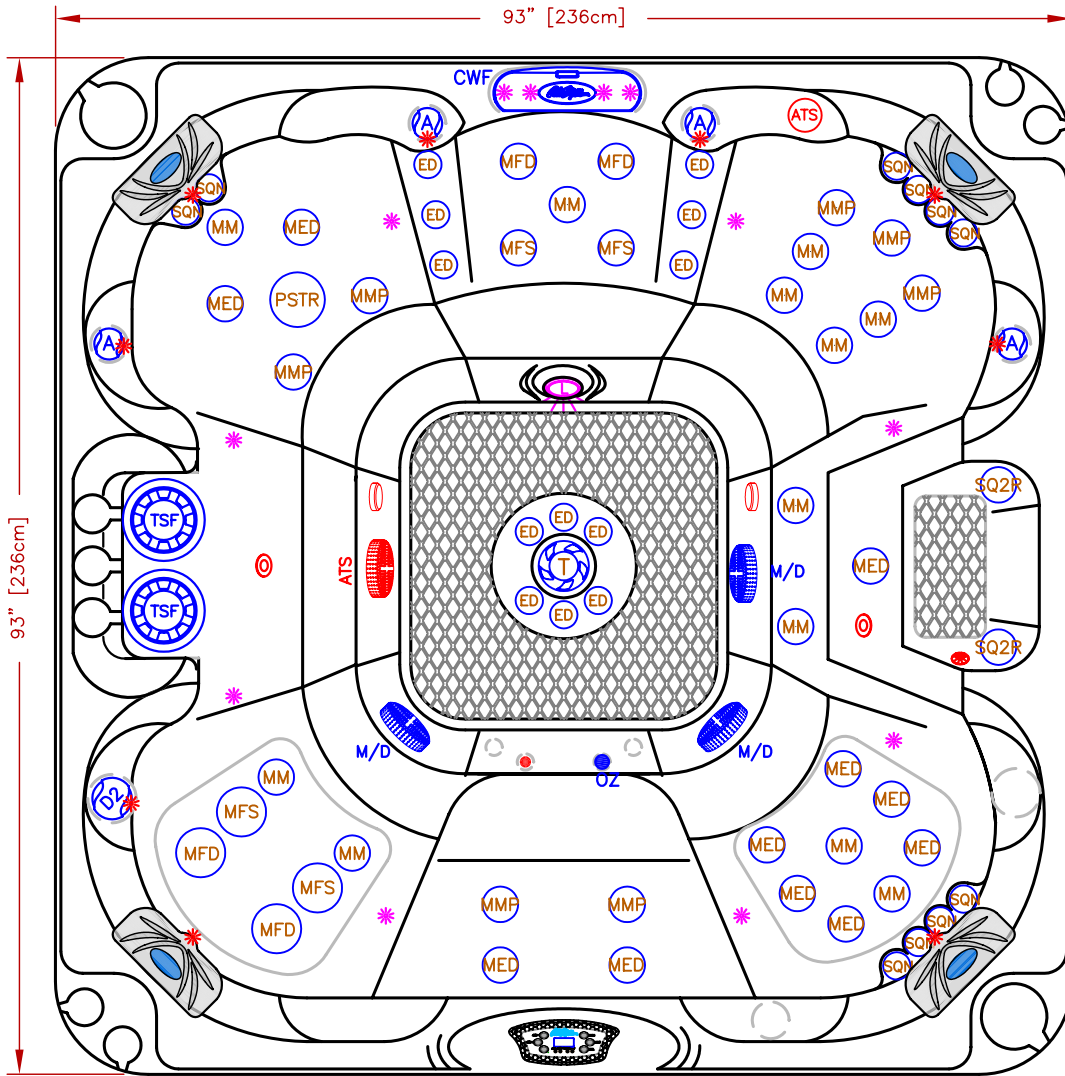

LINE	ESCAPE PLUS
MODEL	CANCUN
NUM	EP-864B

- OPT17-FOY
- = MS JET
 - = MS DRAIN
 - = MS AIR

64 JETS LEGEND			
QTY.	SYMB.	DESCRIPTION	PART#
10	(SQN)	NECK JET DIRECTIONAL BLK JET	PLU29923-114-000
2	(SQ2R)	ROTO/HAND JET	PLU29923-024-000
12	(ED)	EURO DIRECTIONAL BLK JET	PLUCS2295051S
12	(MM)	MINI-STORM TWIN ROTO BLK JET	PLUCS2298061S
7	(MMP)	MINI-MULTI-MASSAGE BLK JET	PLUCS2295171S
11	(MED)	MICRO XL DIRECTIONAL BLK JET	PLUCS2295031S
4	(MFD)	MAXI FLOW DIRECTIONAL BLK JET	PLUCS2295091S
4	(MFS)	MAXI SWIRL ROTO BLK JET	PLUCS2295101S
1	(PSTR)	PWR STORM TWIN ROTO BLK JET	PLUCS2295181S
1	(T)	TORNADO BLK JET	PLUCS2295201S
1	(OZ)	PURE SILK OZONE	
4	(A)	AIR VALVE	
1	(D2)	2IN DIVERTER VALVE	
3	(M/D)	MAIN DRAIN	
1	(CWF)	CURVE CASCADE LED WATERFALL	
2	(F)	2X50 SQ.FT. FILTER TELEWEIR	
8	(L)	PREMIUM LED LIGHTING	
4	(P)	C-PILLOWS	
1	(CONTROL)	TP600T COLOR TOPSIDE	

OPTIONS		
SYMB.	DESCRIPTION	OPT#
	C-LITE 2X FRONT CABINET CORNERS JET, CASCADE PILLOW, VALVE LED LIGHTING	OPT17-96L2 OPT17-JPV850
	FOUNTAIN OF YOUTH (MICRO SILK)	OPT17-FOY
(ATS)	ADJUSTABLE THERAPY SYSTEM	OPT17-109
	24/7 FILTRATION SYSTEM CAL PURE SALT SYSTEM	OPT17-112C OPT17-113B
	HYBRID SYSTEM+PURE UV+CURE OZONE	OPT17-191B
Wi-Fi	CAL SPAS Wi-Fi Module	OPT17-Wi-Fi
	FREEDOM SOUND, BLUETOOTH, SUBWOOFER W/4-6" SPEAKERS	OPT17-FS46

SPECIFICATIONS		
DIMENSIONS (IN) 93" X 93" X 39.5" DIMENSIONS (CM) 236 X 236 X 100 WATER CAP. 450GAL / 1,700L APP. WEIGHT 900LBS / 408Kg		
TITLE 2017 SPA LINE ESCAPE PLUS SERIES EP-864B		
DWG BY	DATE	
G.GARCIA	12/06/16	
REV DESCRIPTION	REV No.	