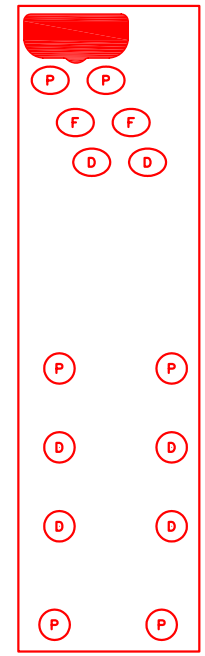

LINE	ESCAPE PLUS
MODEL	AVALON
NUM	EP-864L

(OPT17-FOY)
REPLACE ET JET
WITH MS JET

- OPT17-FOY
- = MS JET
 - = MS DRAIN
 - = MS AIR

64 JETS LEGEND

QTY.	SYMB.	DESCRIPTION	PART#
6	(SQN)	NECK JET DIRECTIONAL BLK JET	PLU29923-114-000
2	(SQ2R)	ROTO/HAND JET	PLU29923-024-000
12	(ED)	EURO DIRECTIONAL BLK JET	PLUCS2295051S
4	(ET)	CLUSTER STORM BLK JET	PLUCS2295161S
8	(MM)	MINI-STORM TWIN ROTO BLK JET	PLUCS2298061S
11	(MMP)	MINI-MULTI-MASSAGE BLK JET	PLUCS2295171S
9	(MED)	MICRO XL DIRECTIONAL BLK JET	PLUCS2295031S
4	(MFD)	MAXI FLOW DIRECTIONAL BLK JET	PLUCS2295091S
7	(MFS)	MAXI SWIRL ROTO BLK JET	PLUCS2295101S
1	(T)	TORNADO BLK JET	PLUCS2295201S
1	(OZ)	PURE SILK OZONE	
4	(A)	AIR VALVE	
1	(D2)	2IN DIVERTER VALVE	
3	(M/D)	MAIN DRAIN	
1	(CWF)	CURVE CASCADE LED WATERFALL	
2	(F)	2X50 SQ.FT. FILTER TELEWEIR	
8	(L)	PREMIUM LED LIGHTING	
3	(P)	C-PILLOWS	
1	(CONTROL)	TP600T COLOR TOPSIDE	

SYMB.	DESCRIPTION	OPT#
	C-LITE 2X FRONT CABINET CORNERS JET, CASCADE PILLOW, VALVE LED LIGHTING	OPT17-988L2 OPT17-JPV850
	FOUNTAIN OF YOUTH (MICRO SILK)	OPT17-FOY
AAT	AQUATIC AIR THERAPY	OPT17-AAT16
(ATS)	ADJUSTABLE THERAPY SYSTEM	OPT17-109
	24/7 FILTRATION SYSTEM CAL PURE SALT SYSTEM	OPT17-112C OPT17-113B
	HYBRID SYSTEM+PURE UV+CURE	OPT17-191B
Wi-Fi	CAL SPAS Wi-Fi Module	OPT17-WI-FI
	FREEDOM SOUND, BLUETOOTH, SUBWOOFER W/4-6" SPEAKERS	OPT17-FS46

SPECIFICATIONS
DIMENSIONS (IN) 93" X 93" X 39.5"
DIMENSIONS (CM) 236 X 236 X 100
WATER CAP. 450GAL / 1,700L
APP. WEIGHT 900LBS / 408Kg

TITLE		2017 SPA LINE ESCAPE PLUS SERIES EP-864L	
DWG BY	G.GARCIA	DATE	12/06/16
REV DESCRIPTION		REV No.	