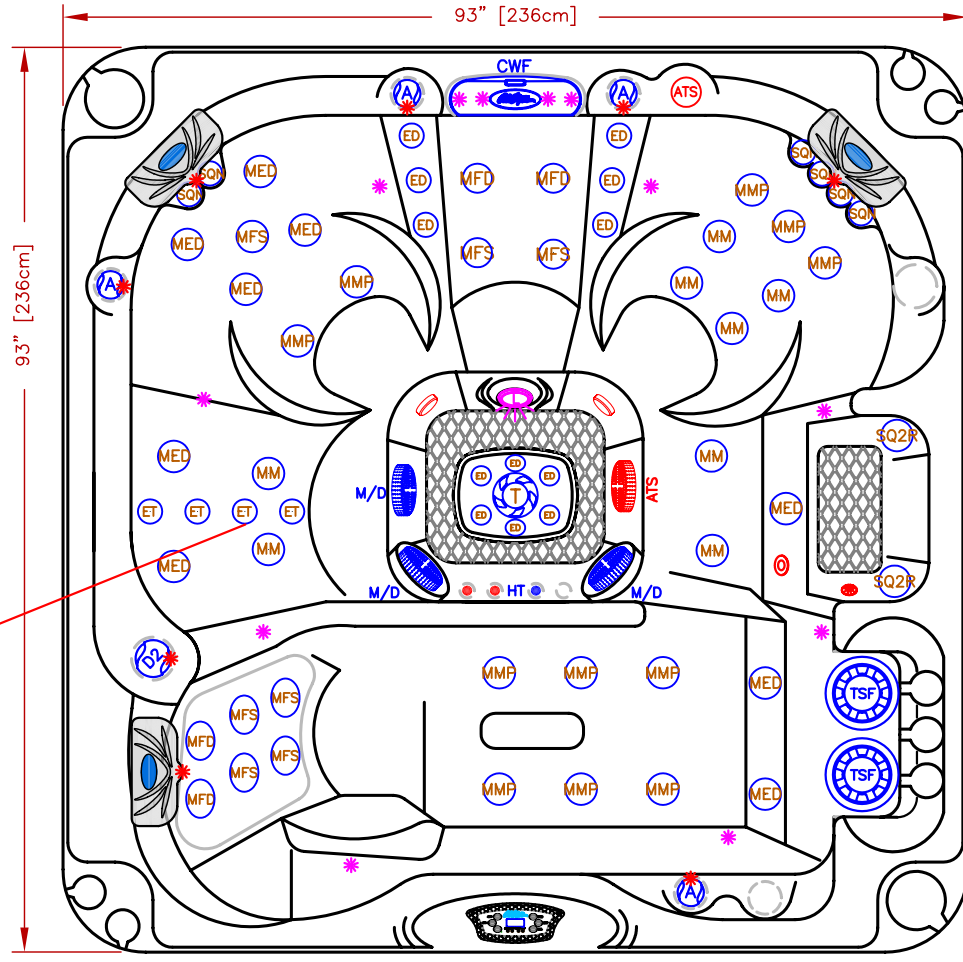

LINE	ESCAPE PLUS
MODEL	AVALON
NUM	EP-864L

(OPT17-FOY)
REPLACE ET JET
WITH MS JET

- OPT17-FOY
- = MS JET
 - = MS DRAIN
 - = MS AIR

64 JETS LEGEND

QTY.	SYMB.	DESCRIPTION	PART#
6	(SQN)	NECK JET DIRECTIONAL BLK JET	PLU29923-114-000
2	(SQ2R)	ROTO/HAND JET	PLU29923-024-000
12	(ED)	EURO DIRECTIONAL BLK JET	PLUCS2295051S
4	(ET)	CLUSTER STORM BLK JET	PLUCS2295161S
8	(MM)	MINI-STORM TWIN ROTO BLK JET	PLUCS2298061S
11	(MMP)	MINI-MULTI-MASSAGE BLK JET	PLUCS2295171S
9	(MED)	MICRO XL DIRECTIONAL BLK JET	PLUCS2295031S
4	(MFD)	MAXI FLOW DIRECTIONAL BLK JET	PLUCS2295091S
7	(MFS)	MAXI SWIRL ROTO BLK JET	PLUCS2295101S
1	(T)	TORNADO BLK JET	PLUCS2295201S
1	(OZ)	PURE SILK OZONE	
4	(A)	AIR VALVE	
1	(D2)	2IN DIVERTER VALVE	
3	(M/D)	MAIN DRAIN	
1	(CWF)	CURVE CASCADE LED WATERFALL	
2	(F)	2X50 SQ.FT. FILTER TELEWEIR	
8	(L)	PREMIUM LED LIGHTING	
3	(P)	C-PILLOWS	
1	(CONTROL)	TP600T COLOR TOPSIDE	

SYMB.	DESCRIPTION	OPT#
	C-LITE 2X FRONT CABINET CORNERS JET, CASCADE PILLOW, VALVE LED LIGHTING	OPT17-988L2 OPT17-JPV850
	FOUNTAIN OF YOUTH (MICRO SILK)	OPT17-FOY
AAT	AQUATIC AIR THERAPY	OPT17-AAT16
(ATS)	ADJUSTABLE THERAPY SYSTEM	OPT17-109
	24/7 FILTRATION SYSTEM CAL PURE SALT SYSTEM	OPT17-112C OPT17-113B
	HYBRID SYSTEM+PURE UV+CURE	OPT17-191B
Wi-Fi	CAL SPAS Wi-Fi Module	OPT17-WI-FI
	FREEDOM SOUND, BLUETOOTH, SUBWOOFER W/4-6" SPEAKERS	OPT17-FS46

SPECIFICATIONS
DIMENSIONS (IN) 93" X 93" X 39.5"
DIMENSIONS (CM) 236 X 236 X 100
WATER CAP. 450GAL / 1,700L
APP. WEIGHT 900LBS / 408Kg

TITLE		2017 SPA LINE ESCAPE PLUS SERIES EP-864L	
DWG BY	G.GARCIA	DATE	12/06/16
REV DESCRIPTION		REV No.	