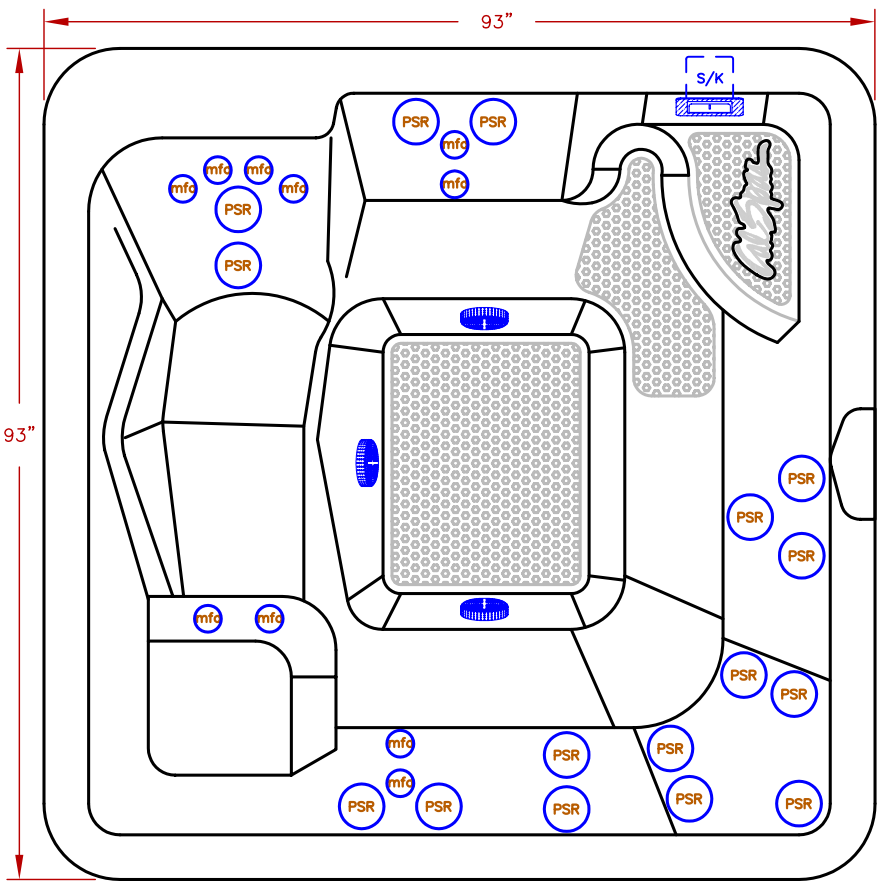

| | |
|-------|------------|
| LINE | DESIGNER |
| MODEL | IGJ-403-26 |
| NUM | |

| 26 JETS LEGEND | | | |
|----------------|-------|--------------------------------|---------------|
| QTY. | SYMB. | DESCRIPTION | PART# |
| 10 | (mfd) | MINI STORM DIRECTIONAL BLK JET | PLUCS2295061S |
| 16 | (PSR) | PWR STORM RIFFLED BLK JET | PLUCS2295141S |
| 3 | (M/D) | MAIN DRAIN | |
| 1 | (SK) | SKIMMER | |

| | |
|-------|----------|
| LINE | DESIGNER |
| MODEL | IG-403 |
| NUM | |

| | | |
|---|--|---|
| SPECIFICATIONS DIMENSIONS (IN) 93" X 93" X 34" DIMENSIONS (CM) 236 x 236 x 86 WATER CAP. 500 GAL APP. WEIGHT 500 LBS | |  |
| TITLE 2017 SPA LINE DESIGNER SERIES INGROUND-403 | | |
| DWG BY G.GARCIA | | DATE 12/02/16 |
| REV DESCRIPTION | | REV No. |