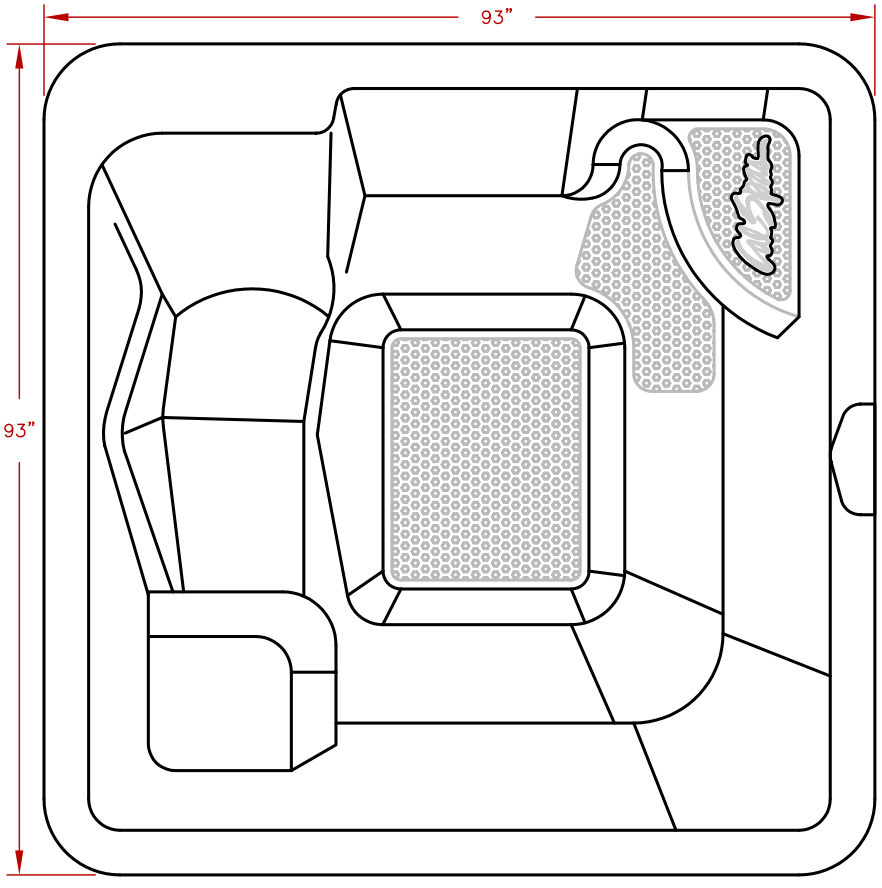

| | |
|-------|------------|
| LINE | DESIGNER |
| MODEL | IGJ-403-26 |
| NUM | |

| 26 JETS LEGEND | | | |
|----------------|-------|--------------------------------|---------------|
| QTY. | SYMB. | DESCRIPTION | PART# |
| 10 | (mfd) | MINI STORM DIRECTIONAL BLK JET | PLUCS2295061S |
| 16 | (PSR) | PWR STORM RIFFLED BLK JET | PLUCS2295141S |
| 3 | (M/D) | MAIN DRAIN | |
| 1 | (SK) | SKIMMER | |

| | |
|-------|----------|
| LINE | DESIGNER |
| MODEL | IG-403 |
| NUM | |

| | | |
|---|--|---|
| SPECIFICATIONS DIMENSIONS (IN) 93" X 93" X 34" DIMENSIONS (CM) 236 x 236 x 86 WATER CAP. 500 GAL APP. WEIGHT 500 LBS | |  |
| TITLE 2017 SPA LINE DESIGNER SERIES INGROUND-403 | | |
| DWG BY G.GARCIA | | DATE 12/02/16 |
| REV DESCRIPTION | | REV No. |