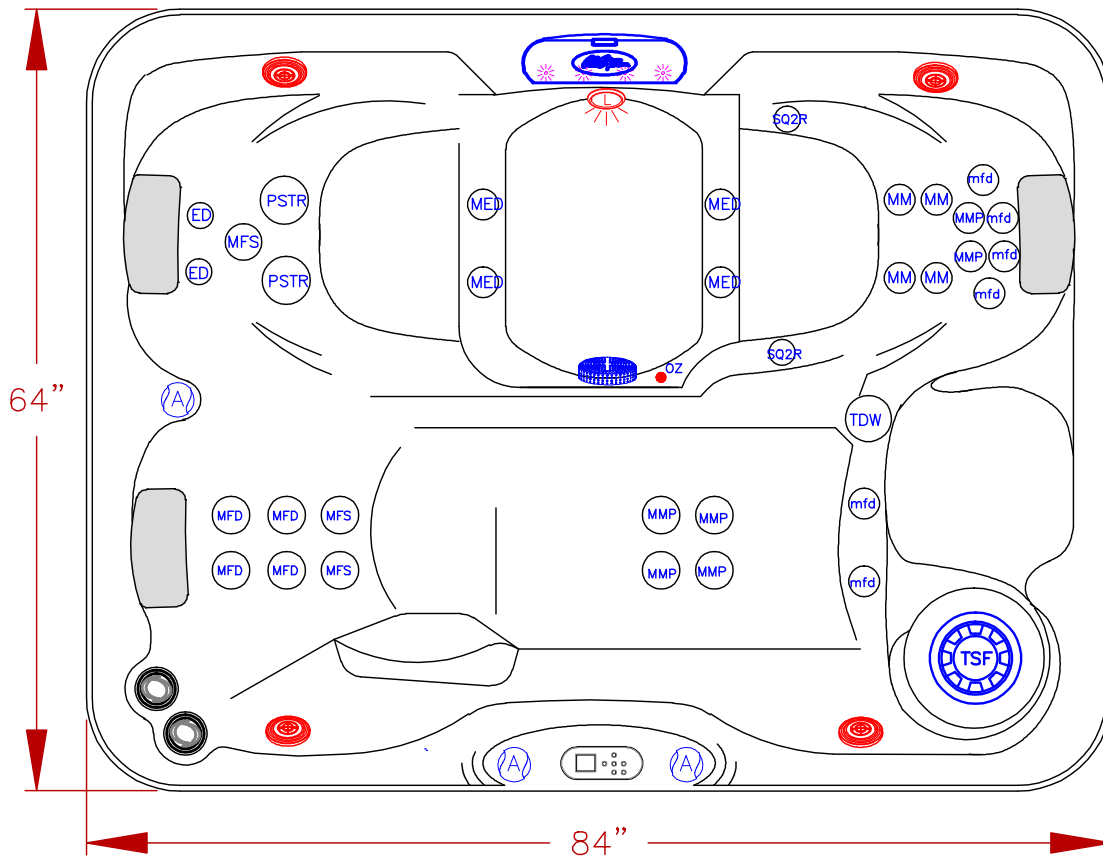

LINE	PATIO PLUS
MODEL	KONA
NUM	PPZ-534L

34 JETS
2018 PATIO PLUS PPZ-534L

QTY.	SYMB.	DESCRIPTION	PART NUMBER
2	ED	EURO DIRECTIONAL BLACK JET	PLUCS2295051S
2	SQ2R	ROTO/HAND JET	PLU229923-024-000
4	MED	MICRO XL DIRECTIONAL BLACK	PLUCS2295031S
4	MM	MINI STORM TWIN ROTO BLACK	PLUCS2298061S
6	MMP	MINI MULTI MASSAGE BLACK	PLUCS2295171S
6	mfd	MICRO FLOW DIRECTIONAL	PLUCS2295061S
4	MFD	MAXI FLOW DIRECTIONAL BLACK	PLUCS2295091S
3	MFS	MAXI SWIRL ROTO BLACK	PLUCS2295101S
2	PSTR	PWR STORM TWIN ROTO BLACK JET	PLUCS2295181S
1	TWW	TURBO WHIRLPOOL JET	PLU210-4391
1	WF	CASCADE WATERFALL	
3	A	AIR CONTROL VALVE	
1	L	MULTI COLORED LED LIGHT 5"	
1	F	50 SQ. FT. W/TELEWEIR	
1	M/D	MAIN DRAIN	
3	P	Y-PILLOW	
1	CONTROL	NEO 1100 OVAL 1P	

NOTE:
DUE TO OUR CONTINUOUS IMPROVEMENT PROGRAM, ALL MODELS
AND SPECIFICATIONS ARE SUBJECT TO CHANGE WITHOUT NOTICE.

SCALE: N/A

SPECIFICATIONS
DIMENSIONS (IN) 84"x64"x34"
DIMENSIONS (CM) 213x162x86
WATER CAP. 450GAL/1703L
APP. WEIGHT 2000 LBS [908 Kg]

TITLE
2018 SPA LINE
PATIO PLUS SPAS
PPZ-534L

DWG NO. _____ DWG BY
J. ORNELAS

DATE
03/08/18 REVISED