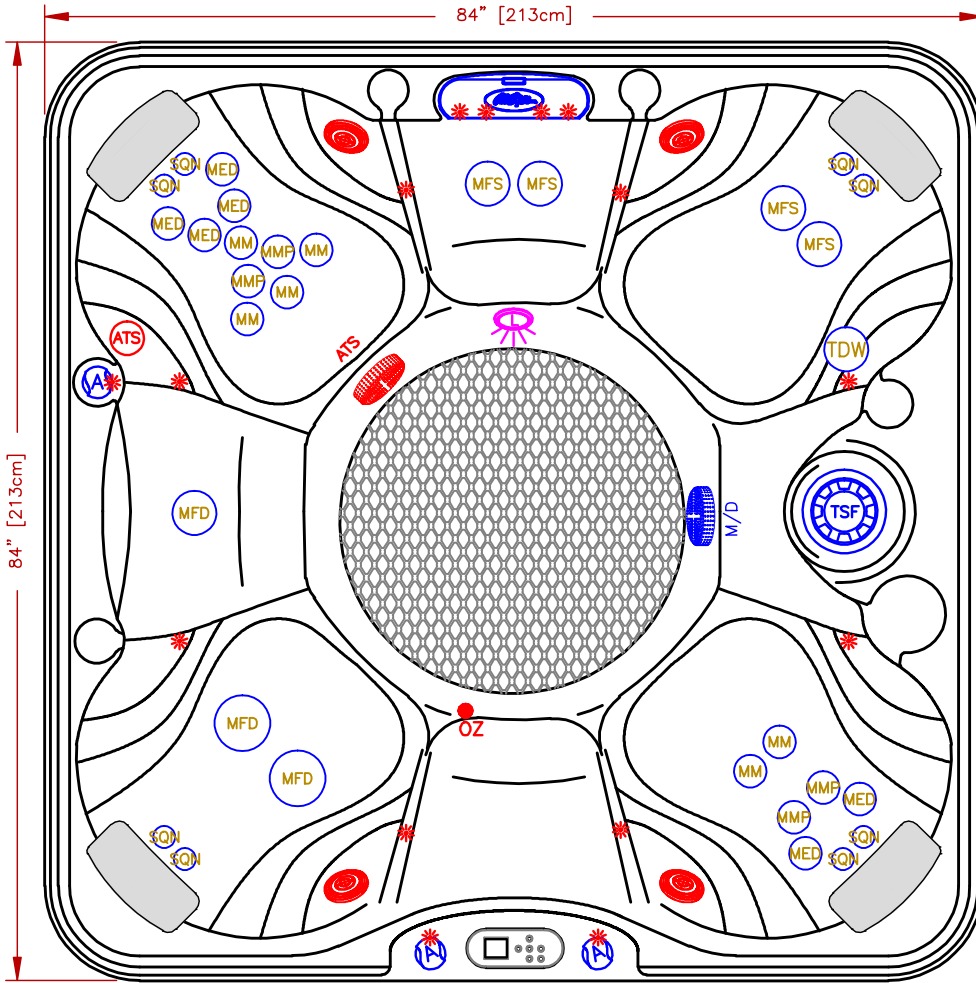

LINE	PATIO PLUS
MODEL	TROPICAL
NUM	PPZ-732B

32 JETS LEGEND

QTY.	SYMB.	DESCRIPTION	PART#
8	SQN	NECK JET DIRECTIONAL BLACK JET	PLU29923-114-000
4	MFS	MAXI SWIRL ROTO BLACK	PLUCS2295101S
6	MM	MINI-STORM TWIN ROTO BLACK	PLUCS2298061S
4	MMP	MINI-MULTI MASSAGE BLACK	PLUCS2295171S
6	MED	MICRO XL DIRECTIONAL BLACK	PLUCS2295031S
3	MFD	MAXI FLOW DIRECTIONAL BLACK	PLUCS2295091S
1	TDW	TURBO WHIRLPOOL JET	PLU210-4391
1	WF	CASCADE WATERFALL	
3	A	AIR CONTROL VALVE	
1	M/D	MAIN DRAIN	
1	F	50 SQ.FT. W/TELEWEIR	
1	L	MULTI COLORED LED LIGHT 5"	
4	P	Y-PILLOW	
1	CONTROL	NEO 1100 OVAL 1P	

OPTIONS

SYMB.	DESCRIPTION	OPT#
	C-LITE 2X FRONT CABINET CORNERS PREMIUM LED LIGHTING	OPT18-966L2 OPT18-B63
	PURE SILK OZONATOR	OPT18-102C
	NEO WI-FI MODULE	OPT18-WI-FI
	FREEDOM SOUND, BLUETOOTH, SUBWOOFER W/4-3" SPEAKERS	OPT18-FS43

SPECIFICATIONS

DIMENSIONS (IN) 84"x84"x37"
 DIMENSIONS (CM) 213x213x94
 WATER CAP. 425/1609L
 APP. WEIGHT 800/363Kg

TITLE
 2018 SPA LINE
 PATIO PLUS SERIES
 PPZ-732B

DWG BY J.ORNELAS DATE 12/05/17

REV DESCRIPTION REV No. A