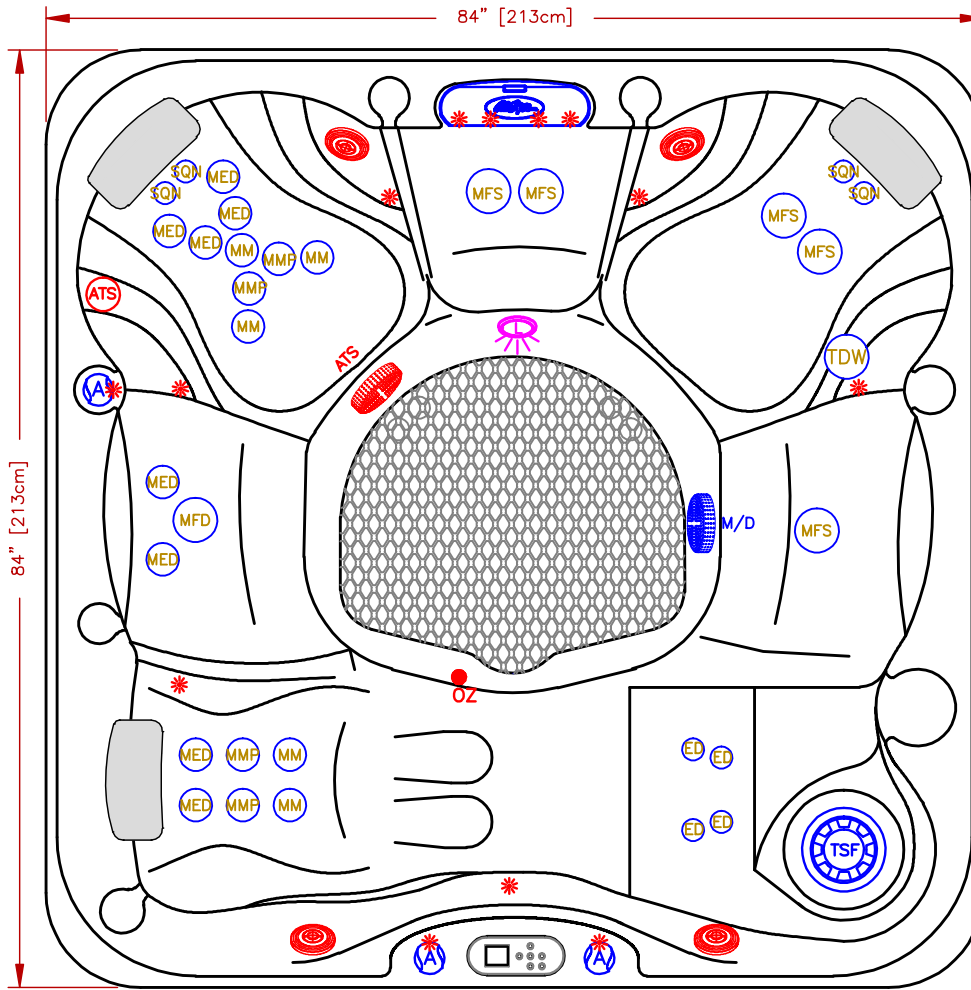

LINE	PATIO PLUS
MODEL	PACIFICA
NUM	PPZ-732L

### 32 JETS LEGEND

QTY.	SYMB.	DESCRIPTION	PART#
4	SQN	NECK JET DIRECTIONAL BLACK JET	PLU29923-114-000
4	ED	EURO DIRECTIONAL, -BLACK JET	PLUCS2295051S
5	MFS	MAXI SWIRL ROTO BLACK	PLUCS2295101S
5	MM	MINI-STORM TWIN ROTO BLACK	PLUCS2298061S
4	MMP	MINI-MULTI MASSAGE BLACK	PLUCS2295171S
8	MED	MICRO XL DIRECTIONAL BLACK	PLUCS2295031S
1	MFD	MAXI FLOW DIRECTIONAL BLACK	PLUCS2295091S
1	TDW	TURBO WHIRLPOOL JET	PLU210-4391
1	WF	CASCADE WATERFALL	
3	A	AIR CONTROL VALVE	
1	M/D	MAIN DRAIN	
1	F	50 SQ.FT. W/TELEWEIR	
1	L	MULTI COLORED LED LIGHT 5"	
3	P	Y-PILLOW	
1	CONTROL	NEO 1100 OVAL 1P	

### OPTIONS

SYMB.	DESCRIPTION	OPT#
	C-LITE 2X FRONT CABINET CORNERS PREMIUM LED LIGHTING	OPT18-966L2 OPT18-863
	PURE SILK OZONATOR	OPT18-102C
	NEO WI-FI MODULE	OPT18-WI-FI
	FREEDOM SOUND, BLUETOOTH, SUBWOOFER W/4-3" SPEAKERS	OPT18-FS43

### SPECIFICATIONS

DIMENSIONS (IN) 84"x84"x37"  
 DIMENSIONS (CM) 213x213x94  
 WATER CAP. 425/1609L  
 APP. WEIGHT 800/363kg

TITLE  
 2018 SPA LINE  
 PATIO PLUS SERIES  
 PPZ-732L

DWG BY J.ORNELAS DATE 12/05/17