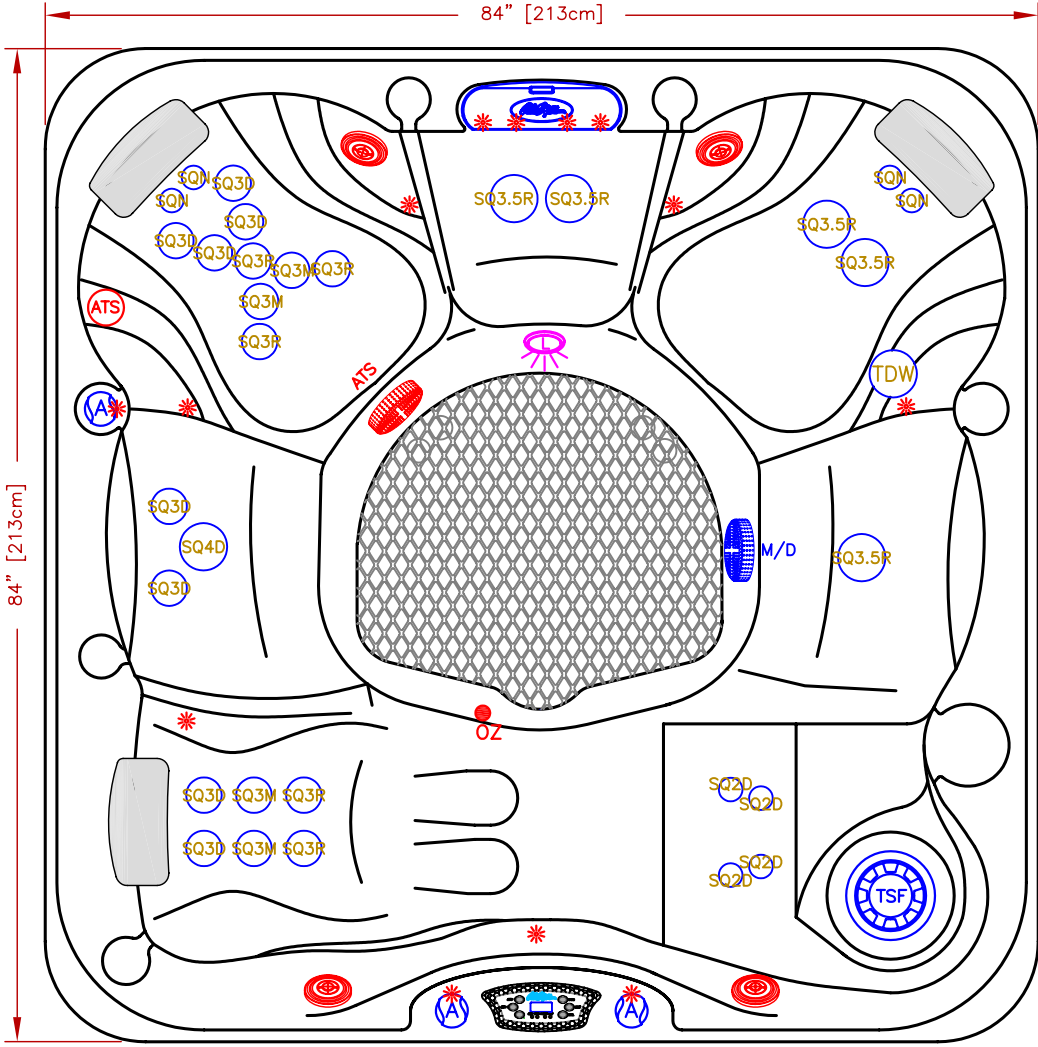

LINE	PATIO PLUS
MODEL	PACIFICA
NUM	PPZ-732L

32 JETS LEGEND			
QTY.	SYMB.	DESCRIPTION	PART#
4	(SQN)	NECK JET DIRECTIONAL 100%	PLU29520-611-500
4	(SQ2D)	EURO DIRECTIONAL, -BLK	PLU29520-011-500
8	(SQ3D)	MINI-JET DIRECTIONAL	PLU29530-111-500
4	(SQ3M)	MINI-JET MASSAGE	PLU29530-141-500
5	(SQ3R)	ROTO	PLU29530-121-500
1	(SQ4D)	MAXI FLOW DIRECTIONAL	PLU29540-111-500
5	(SQ3.5R)	TWIN ROTO	PLU29530-031-500
1	(TDW)	TURBO DIVERTER WHIRLPOOL	PLU210-4391
1	(WF)	CASCADE WATERFALL	
3	(A)	AIR VALVE	
1	(M/D)	MAIN DRAIN	
1	(F)	50 SQ.FT. FILTER TELEWEIR	
3	(P)	Y-PILLOWS	
1	(L)	MULTI COLORED LED	
1	(CONTROL)	TP600U COLOR TOPSIDE	

OPTIONS		
SYMB.	DESCRIPTION	OPT#
	C-LITE 2X FRONT CABINET CORNERS LIGHTING PREMIUM LED LIGHTING PACKAGE JET, VALVE LED LIGHTING	OPT17-966L2 OPT17-863 OPT17-JV831
	PURE SILK OZONE W/MAZZIE INJECTOR	OPT17-102C
(ATS)	ADJUSTABLE THERAPY SYSTEM	OPT17-109
	HYBRID SYSTEM+PURE UV+CURE OZONE	OPT17-193H
Wi-Fi	CAL SPAS Wi-Fi Module	OPT17-Wi-Fi
	FREEDOM SOUND, BLUETOOTH, SUBWOOFER W/4-4" SPEAKERS	OPT17-FS43

SPECIFICATIONS	
DIMENSIONS (IN)	84"x84"x37"
DIMENSIONS (CM)	213x213x94
WATER CAP.	425/1609L
APP. WEIGHT	800/363Kg

TITLE		2017 SPA LINE PATIO PLUS SERIES PPZ-732L	
DWG BY	G.GARCIA	DATE	11/14/16
REV DESCRIPTION		REV No.	