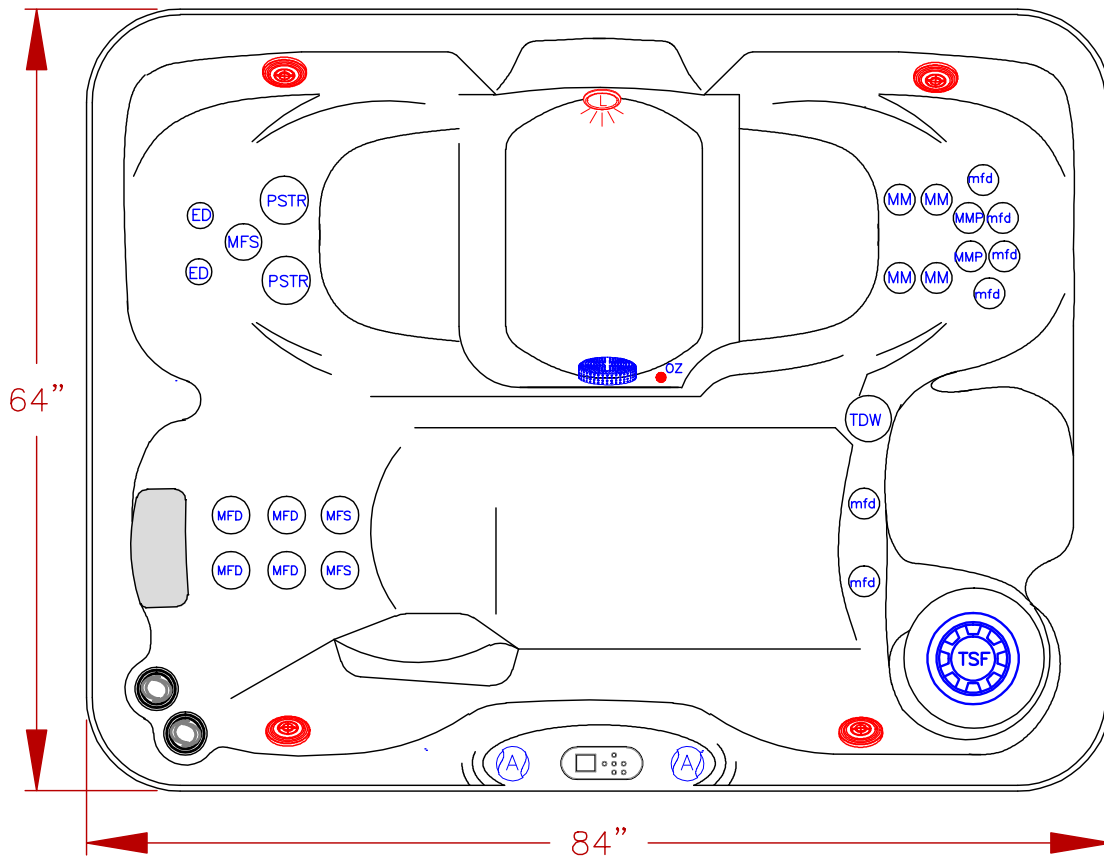

LINE	PATIO
MODEL	KONA
NUM	PZ-524L

**24 JETS  
2018 PATIO PZ-524L**

QTY.	SYMB.	DESCRIPTION	PART NUMBER
2	ED	EURO DIRECTIONAL BLACK JET	PLUCS2295051S
4	MFD	MAXI FLOW DIRECTIONAL BLACK	PLUCS2295091S
4	MM	MINI STORM TWIN ROTO BLACK	PLUCS2298061S
2	MMP	MINI MULTI MASSAGE BLACK	PLUCS2295171S
6	mfd	MICRO FLOW DIRECTIONAL	PLUCS2295061S
3	MFS	MAXI SWIRL ROTO BLACK	PLUCS2295101S
2	PSTR	PWR STORM TWIN ROTO BLACK JET	PLUCS2295181S
1	TWW	TURBO WHIRLPOOL JET	PLU210-4391
2	A	AIR CONTROL VALVE	
1	L	MULTI COLORED LED LIGHT 5"	
1	F	50 SQ. FT. W/TELEWEIR	
1	M/D	MAIN DRAIN	
1	P	Y-PILLOW	
1	CONTROL	NEO 1100 OVAL 1P	

SCALE: N/A

**SPECIFICATIONS**  
 DIMENSIONS (IN) 84"x64"x34"  
 DIMENSIONS (CM) 213x162x86  
 WATER CAP. 450GAL/1703L  
 APP. WEIGHT 2000 LBS [908 Kg]

TITLE  
 2018 SPA LINE  
 PATIO SPAS  
 PZ-524L

DWG NO. DWG BY  
 J. ORNELAS