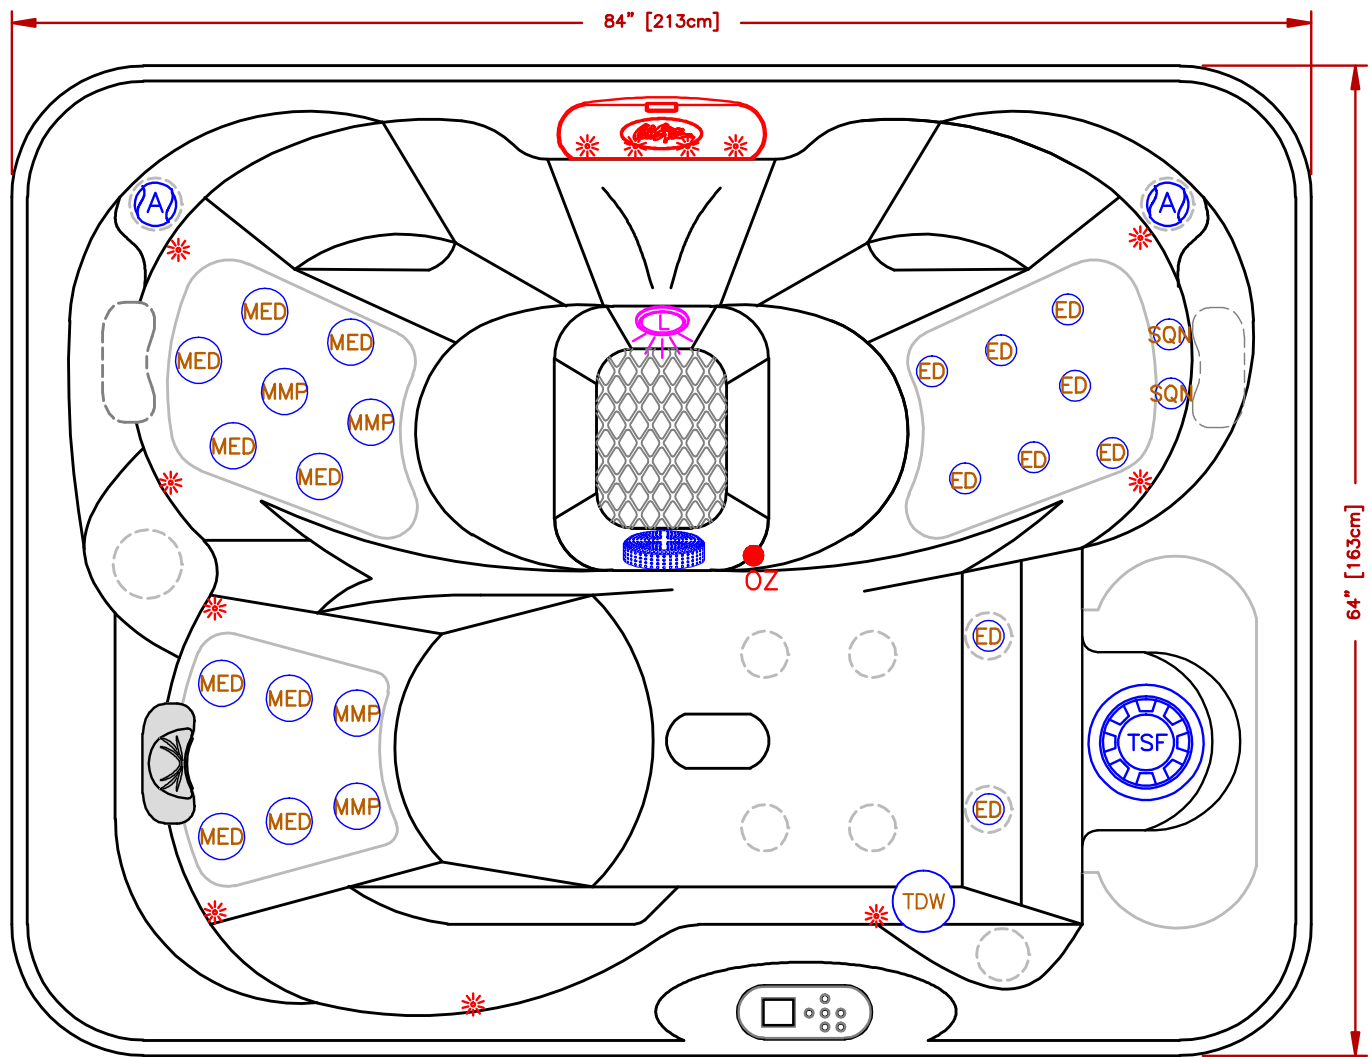

LINE	PATIO
MODEL	KONA
NUM	PZ-525L

25 JETS LEGEND			
QTY.	SYMB.	DESCRIPTION	PART#
2	SQN	NECK JET DIRECTIONAL BLACK	PLU29923-114-000
9	ED	EURO DIRECTIONAL, -BLACK JET	PLUCS2295051S
4	MMP	MINI-MULTI-MASSAGE BLACK	PLUCS2295171S
9	MED	MICRO XL DIRECTIONAL BLACK	PLUCS2295031S
1	TDW	TURBO WHIRLPOOL JET	PLU210-4391
2	A	AIR CONTROL VALVE	
1	(M/D)	MAIN DRAIN	
1	F	50 SQ.FT. W/TELEWEIR	
1	L	MULTI COLORED LED LIGHT 5"	
1	P	I-PILLOW	
1	CONTROL	NEO 1100 OVAL 1P	

OPTIONS		
SYMB.	DESCRIPTION	OPT#
	PREMIUM LED LIGHTING C-LITE 2X CABINET CORNERS	OPT18-863 OPT18-966L2
	CASCADE LED WATERFALL	OPT18-332
	PURE SILK OZONATOR	OPT18-102C
	NEO WI-FI MODULE	OPT18-WI-FI

SPECIFICATIONS DIMENSIONS (IN) 84" X 64" X 36" DIMENSIONS (CM) 213 X 163 X 91 WATER CAP. 226GAL / 855L APP. WEIGHT 535LBS / 245Kg		
TITLE 2018 SPA LINE PATIO SERIES PZ-525L		
DWG BY J.ORNELAS		DATE 12/04/17
REV DESCRIPTION		REV No. B