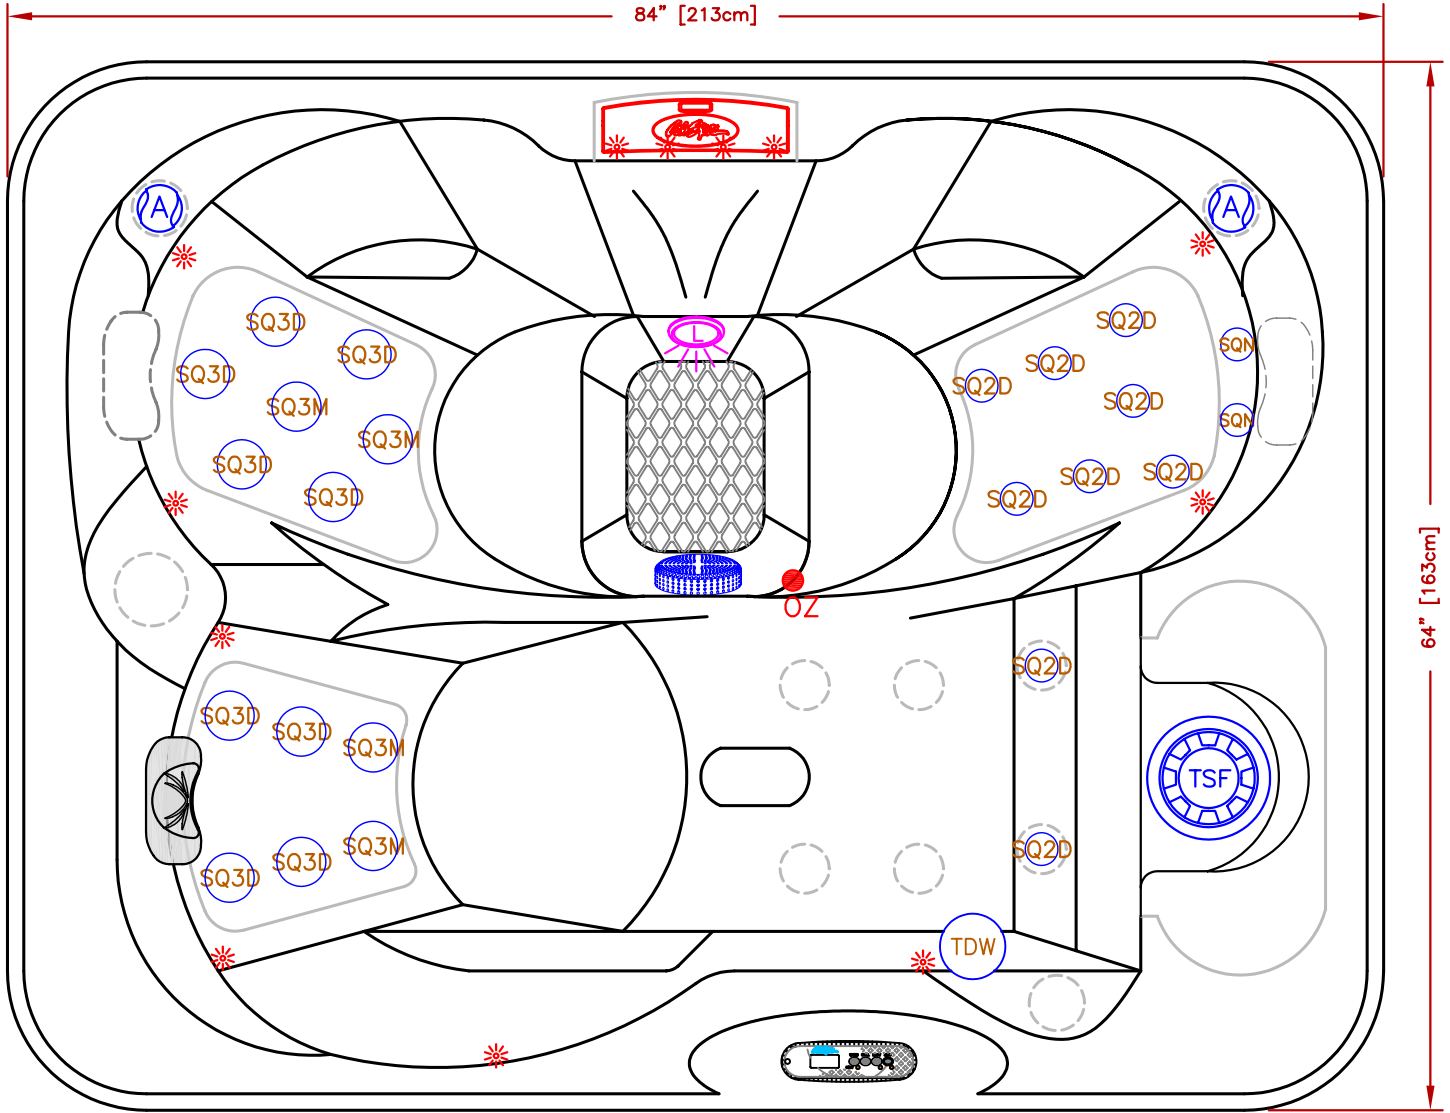

LINE	PATIO
MODEL	KONA
NUM	PZ-525L

84" [213cm]

64" [163cm]

25 JETS LEGEND			
QTY.	SYMB.	DESCRIPTION	PART#
2	(SQN)	NECK JET DIRECTIONAL 100%	PLU29520-611-500
9	(SQ2D)	EURO DIRECTIONAL, -BLK	PLU29520-011-500
4	(SQ3M)	MINI-JET MASSAGE	PLU29530-141-500
9	(SQ3D)	MINI-JET DIRECTIONAL	PLU29530-111-500
1	(TDW)	TURBO DIVERTER WHIRLPOOL	PLU210-4391
2	(A)	AIR VALVE	
1	(M/D)	MAIN DRAIN	
1	(F)	50 SQ.FT. FILTER TELEWEIR	
1	(L)	MULTI COLOR LED LIGHT	
1	(P)	I-PILLOWS	
1	(CONTROL)	TP400U LCD TOPSIDE	

OPTIONS		
SYMB.	DESCRIPTION	OPT#
	LIGHTING PREMIUM LED LIGHTING PACKAGE C-LITE 2X FRONT CABINET CORNERS	OPT17-863 OPT17-966L2
	CASCADE LED WATERFALL	OPT17-332
	PURE SILK OZONE W/MAZZIE SYSTEM	OPT17-102C
	HYBRID SYSTEM+PURE UV+CURE OZONE	OPT17-193H
	CAL SPAS Wi-Fi Module	OPT17-WI-FI

**SPECIFICATIONS**  
 DIMENSIONS (IN) 84" X 64" X 36"  
 DIMENSIONS (CM) 213 X 163 X 91  
 WATER CAP. 226GAL / 855L  
 APP. WEIGHT 535LBS / 245Kg

TITLE  
 2017 SPA LINE  
 PATIO SERIES  
 PZ-525L

DWG BY G.GARCIA DATE 11/16/16