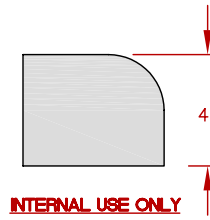

LINE	PATIO
MODEL	KONA
NUM	PZ-525L