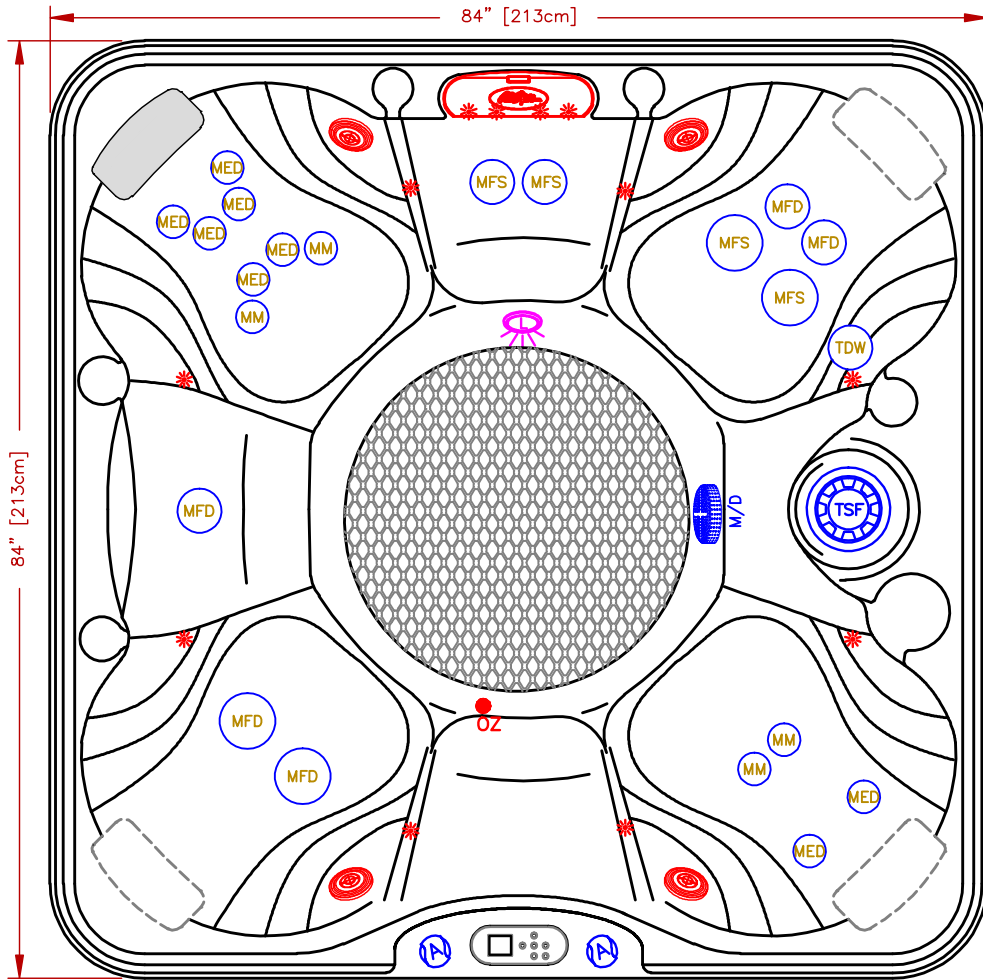

LINE	PATIO
MODEL	TROPICAL
NUM	PZ-722B

### 22 JETS LEGEND

QTY.	SYMB.	DESCRIPTION	PART#
4	MM	MINI-STORM TWIN ROTO BLACK	PLUCS2298061S
8	MED	MICRO XL DIRECTIONAL BLACK	PLUCS2295031S
5	MFD	MAXI FLOW DIRECTIONAL BLACK	PLUCS2295091S
4	MFS	MAXI SWIRL ROTO BLACK	PLUCS2295101S
1	TDW	TURBO WHIRLPOOL JET	PLU210-4391
2	A	AIR CONTROL VALVE	
1	M/D	MAIN DRAIN	
1	F	50 SQ.FT. W/TELEWEIR	
1	P	Y-PILLOW	
1	L	MULTI COLORED LED LIGHT 5"	
1	CONTROL	NEO 1100 OVAL 1P	

### OPTIONS

SYMB.	DESCRIPTION	OPT#
	C-LITE 2X FRONT CABINET CORNERS PREMIUM LED LIGHTING	OPT18-968L2 OPT18-863
	CASCADE LED WATERFALL	OPT18-332
	PURE SILK OZONATOR	OPT18-102C
	NEO WI-FI MODULE	OPT18-WI-FI
	FREEDOM SOUND, BLUETOOTH, SUBWOOFER W/4-3" SPEAKERS	OPT18-FS43

<b>SPECIFICATIONS</b> DIMENSIONS (IN) 84"x84"x37" DIMENSIONS (CM) 213x213x94 WATER CAP. 425/1609L APP. WEIGHT 800/363Kg		
<b>TITLE</b> 2018 SPA LINE PATIO SERIES PZ-722B		
DWG BY <b>J.ORNELAS</b>		DATE <b>12/04/17</b>
REV DESCRIPTION		REV No. <b>A</b>