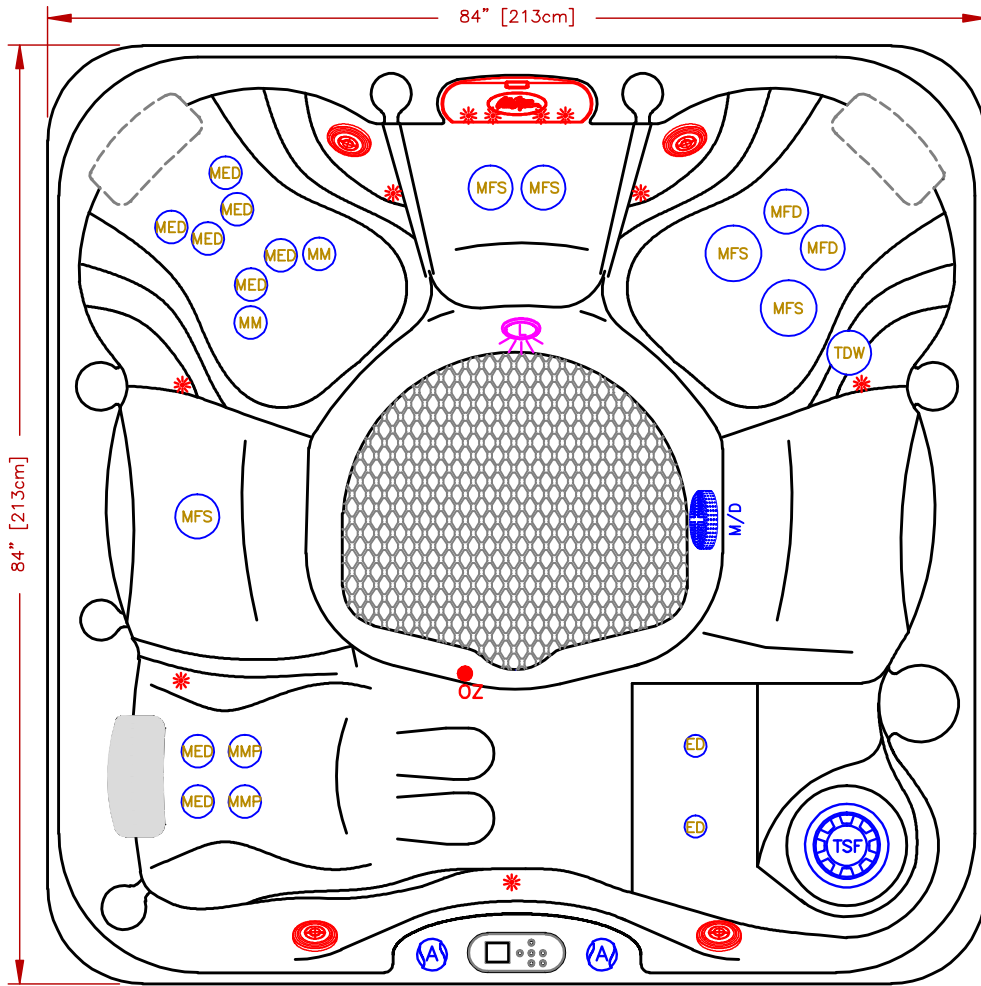

LINE	PATIO
MODEL	PACIFICA
NUM	PZ-722L

22 JETS LEGEND

QTY.	SYMB.	DESCRIPTION	PART#
2	ED	EURO DIRECTIONAL, -BLACK JET	PLUCS2295051S
2	MM	MINI-STORM TWIN ROTO BLACK	PLUCS2298061S
2	MMP	MINI-MULTI-MASSAGE BLACK	PLUCS2295171S
8	MED	MICRO XL DIRECTIONAL BLACK	PLUCS2295031S
2	MFD	MAXI FLOW DIRECTIONAL BLACK	PLUCS2295091S
5	MFS	MAXI SWIRL ROTO BLACK	PLUCS2295101S
1	TDW	TURBO WHIRLPOOL JET	PLU210-4391
1	M/D	MAIN DRAIN	
2	A	AIR CONTROL VALVE	
1	F	50 SQ.FT. W/TELEWEIR	
1	P	Y-PILLOW	
1	L	MULTI COLORED LED LIGHT 5"	
1	CONTROL	NEO 1100 OVAL 1P	

OPTIONS

SYMB.	DESCRIPTION	OPT#
	C-LITE 2X FRONT CABINET CORNERS PREMIUM LED LIGHTING	OPT18-966L2 OPT18-863
	CASCADE LED WATERFALL	OPT18-332
	PURE SILK OZONATOR	OPT18-102C
	NEO WI-FI MODULE	OPT18-WI-FI
	FREEDOM SOUND, BLUETOOTH, SUBWOOFER W/4-3" SPEAKERS	OPT18-FS43

SPECIFICATIONS

DIMENSIONS (IN) 84"x84"x37"
 DIMENSIONS (CM) 213x213x94
 WATER CAP. 425/1609L
 APP. WEIGHT 800/363Kg

TITLE
 2018 SPA LINE
 PATIO SERIES
 PZ-722L

DWG BY J.ORNELAS DATE 12/04/17

REV DESCRIPTION REV No.