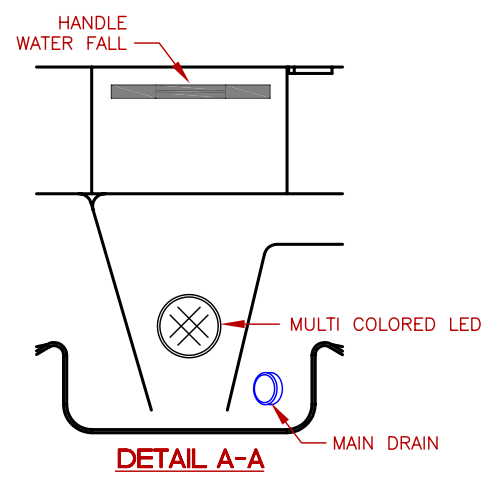

LINE	PATIO
MODEL	VERANDA
NUM	PZ-418B

18 JETS LEGEND			
QTY.	SYMB.	DESCRIPTION	PART#
2	(SQ2D)	EURO DIRECTIONAL, -BLK	PLU29520-011-500
2	(SQ2T)	EURO TWIST	PLU29520-021-500
9	(SQ3D)	MINI JET DIRECTIONAL	PLU29530-111-500
4	(SQ3M)	MINI-JET MASSAGE	PLU29530-141-500
1	(SQ3.5R)	TWIN ROTO	PLU29530-031-500
1	(WF)	HANDLE WATERFALL	
2	(A)	AIR VALVE	
1	(M/D)	MAIN DRAIN	
1	(F)	50 SQ.FT. FILTER TELEWEIR	
1	(L)	MULTI COLORED LED	
1	(CONTROL)	TP400U TOPSIDE	

SPECIFICATIONS	
DIMENSIONS	86" X 48" X 33" [218cmX121cmX83cm]
WATER CAP.	200 GAL [757 L]
APP. WEIGHT	480 LBS [218 Kg]

TITLE		2017 SPA LINE PATIO SERIES PZ-418B	
DWG NO.		DWG BY	G.GARCIA
DATE	04/24/17	REVISED	