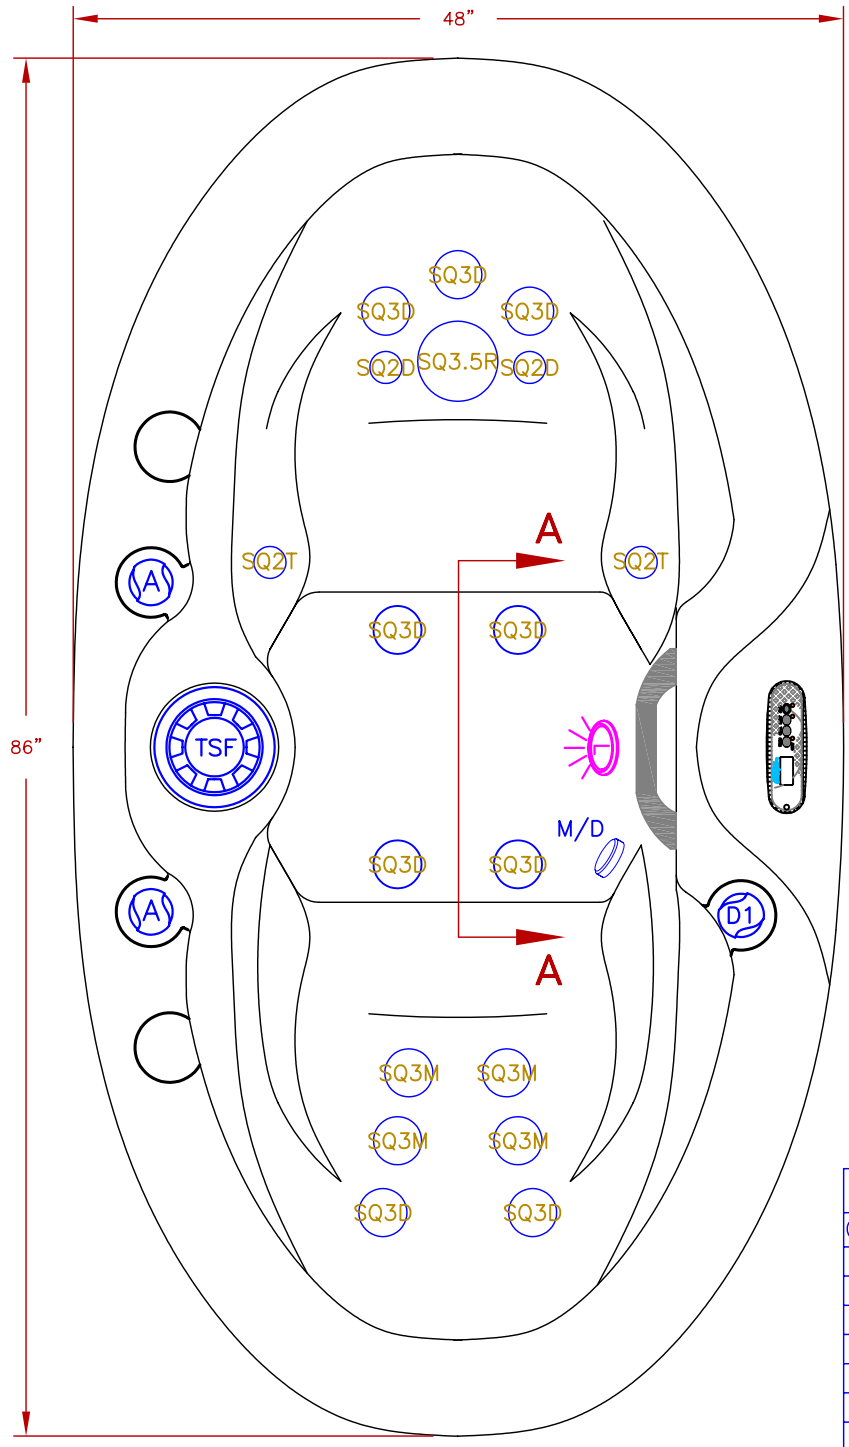

LINE	PATIO
MODEL	VERANDA
NUM	PZ-418B

18 JETS LEGEND			
QTY.	SYMB.	DESCRIPTION	PART#
2	(SQ2D)	EURO DIRECTIONAL, -BLK	PLU29520-011-500
2	(SQ2T)	EURO TWIST	PLU29520-021-500
9	(SQ3D)	MINI JET DIRECTIONAL	PLU29530-111-500
4	(SQ3M)	MINI-JET MASSAGE	PLU29530-141-500
1	(SQ3.5R)	TWIN ROTO	PLU29530-031-500
1	(WF)	HANDLE WATERFALL	
2	(A)	AIR VALVE	
1	(M/D)	MAIN DRAIN	
1	(F)	50 SQ.FT. FILTER TELEWEIR	
1	(L)	MULTI COLORED LED	
1	(CONTROL)	TP400U TOPSIDE	

SPECIFICATIONS	
DIMENSIONS	86" X 48" X 33" [218cmX121cmX83cm]
WATER CAP.	200 GAL [757 L]
APP. WEIGHT	480 LBS [218 Kg]

TITLE		2017 SPA LINE PATIO SERIES PZ-418B	
DWG NO.		DWG BY	G.GARCIA
DATE	04/24/17	REVISED	

NOTE: DUE TO OUR CONTINUOUS IMPROVEMENT PROGRAM, ALL MODELS AND SPECIFICATIONS ARE SUBJECT TO CHANGE WITHOUT NOTICE.

SCALE: