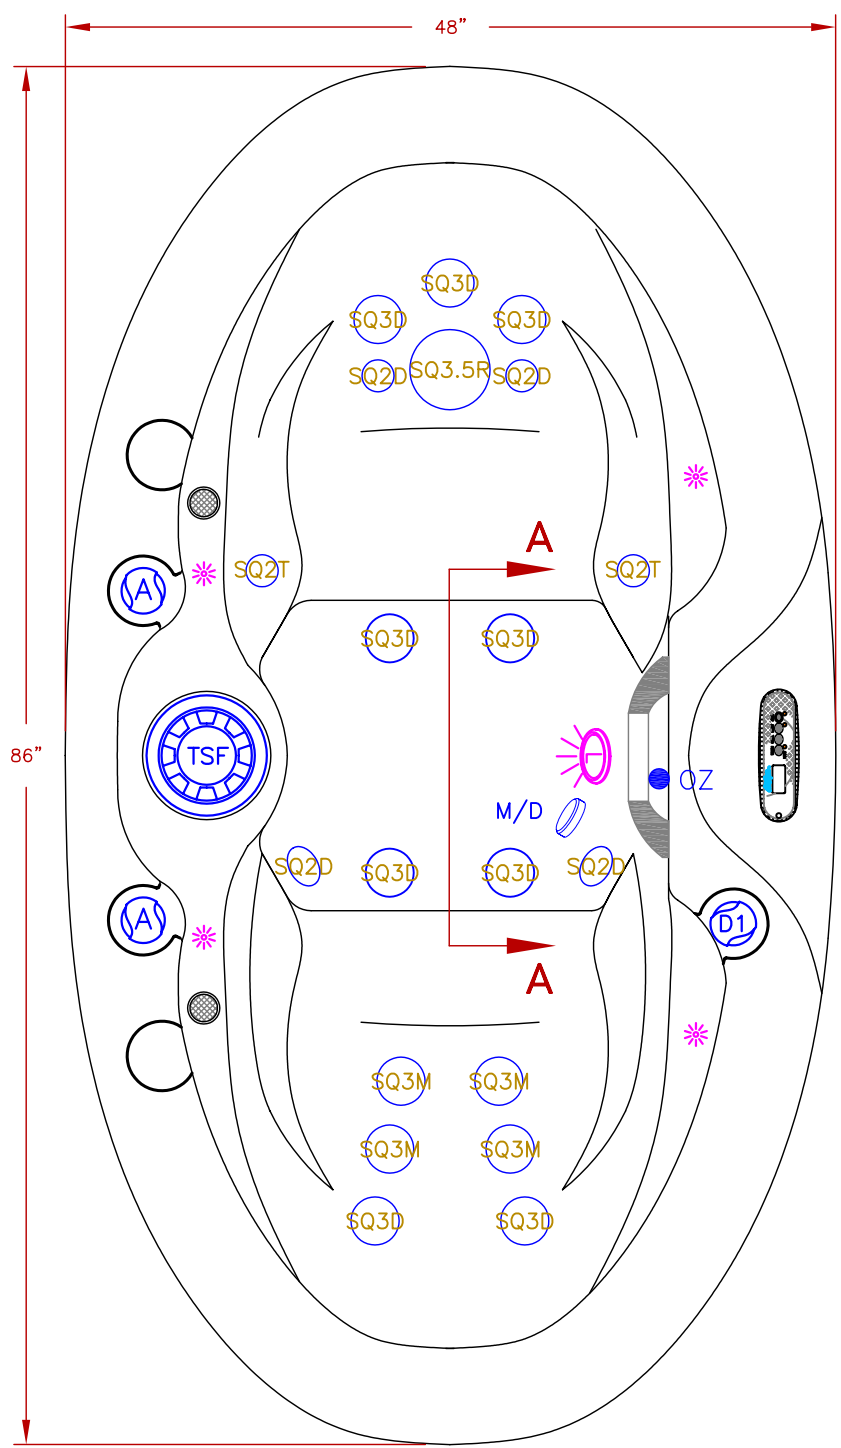

LINE	PATIO
MODEL	VERANDA
NUM	PZ-420B

20 JETS LEGEND

QTY.	SYMB.	DESCRIPTION	PART#
4	(SQ2D)	EURO DIRECTIONAL, -BLK	PLU29520-011-500
2	(SQ2T)	EURO TWIST	PLU29520-021-500
9	(SQ3D)	MINI JET DIRECTIONAL	PLU29530-111-500
4	(SQ3M)	MINI-JET MASSAGE	PLU29530-141-500
1	(SQ3.5R)	TWIN ROTO	PLU29530-031-500
1	(OZ)	PURE SILK OZONE	
1	(WF)	LED HANDLE WATERFALL	
2	(A)	AIR VALVE	
1	(M/D)	MAIN DRAIN	
1	(F)	50 SQ.FT. FILTER TELEWEIR	
4	(LED)	LED LIGHTING	
1	(L)	MULTI COLORED LED	
1	(STEREO)	FREEDOM SOUND SYSTEM	
1	(CONTROL)	TP400U TOPSIDE	

SPECIFICATIONS	
DIMENSIONS	86" X 48" X 33" [218cmX121cmX83cm]
WATER CAP.	200 GAL [757 L]
APP. WEIGHT	480 LBS [218 Kg]

TITLE		2017 SPA LINE PATIO SERIES PZ-420B	
DWG NO.		DWG BY	G.GARCIA
DATE	04/24/17	REVISED	

NOTE: DUE TO OUR CONTINUOUS IMPROVEMENT PROGRAM, ALL MODELS AND SPECIFICATIONS ARE SUBJECT TO CHANGE WITHOUT NOTICE.

SCALE: