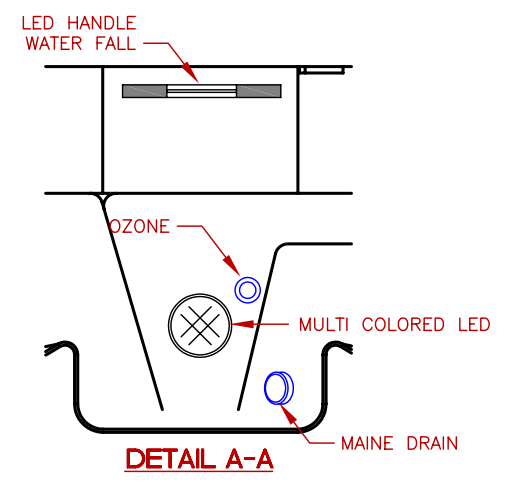

LINE	PATIO
MODEL	VERANDA
NUM	PZ-420B

20 JETS LEGEND

QTY.	SYMB.	DESCRIPTION	PART#
4	(SQ2D)	EURO DIRECTIONAL, -BLK	PLU29520-011-500
2	(SQ2T)	EURO TWIST	PLU29520-021-500
9	(SQ3D)	MINI JET DIRECTIONAL	PLU29530-111-500
4	(SQ3M)	MINI-JET MASSAGE	PLU29530-141-500
1	(SQ3.5R)	TWIN ROTO	PLU29530-031-500
1	(OZ)	PURE SILK OZONE	
1	(WF)	LED HANDLE WATERFALL	
2	(A)	AIR VALVE	
1	(M/D)	MAIN DRAIN	
1	(F)	50 SQ.FT. FILTER TELEWEIR	
4	(LED)	LED LIGHTING	
1	(L)	MULTI COLORED LED	
1	(STEREO)	FREEDOM SOUND SYSTEM	
1	(CONTROL)	TP400U TOPSIDE	

SPECIFICATIONS	
DIMENSIONS	86" X 48" X 33" [218cmX121cmX83cm]
WATER CAP.	200 GAL [757 L]
APP. WEIGHT	480 LBS [218 Kg]

TITLE		2017 SPA LINE PATIO SERIES PZ-420B	
DWG NO.		DWG BY	G.GARCIA
DATE	04/24/17	REVISED	