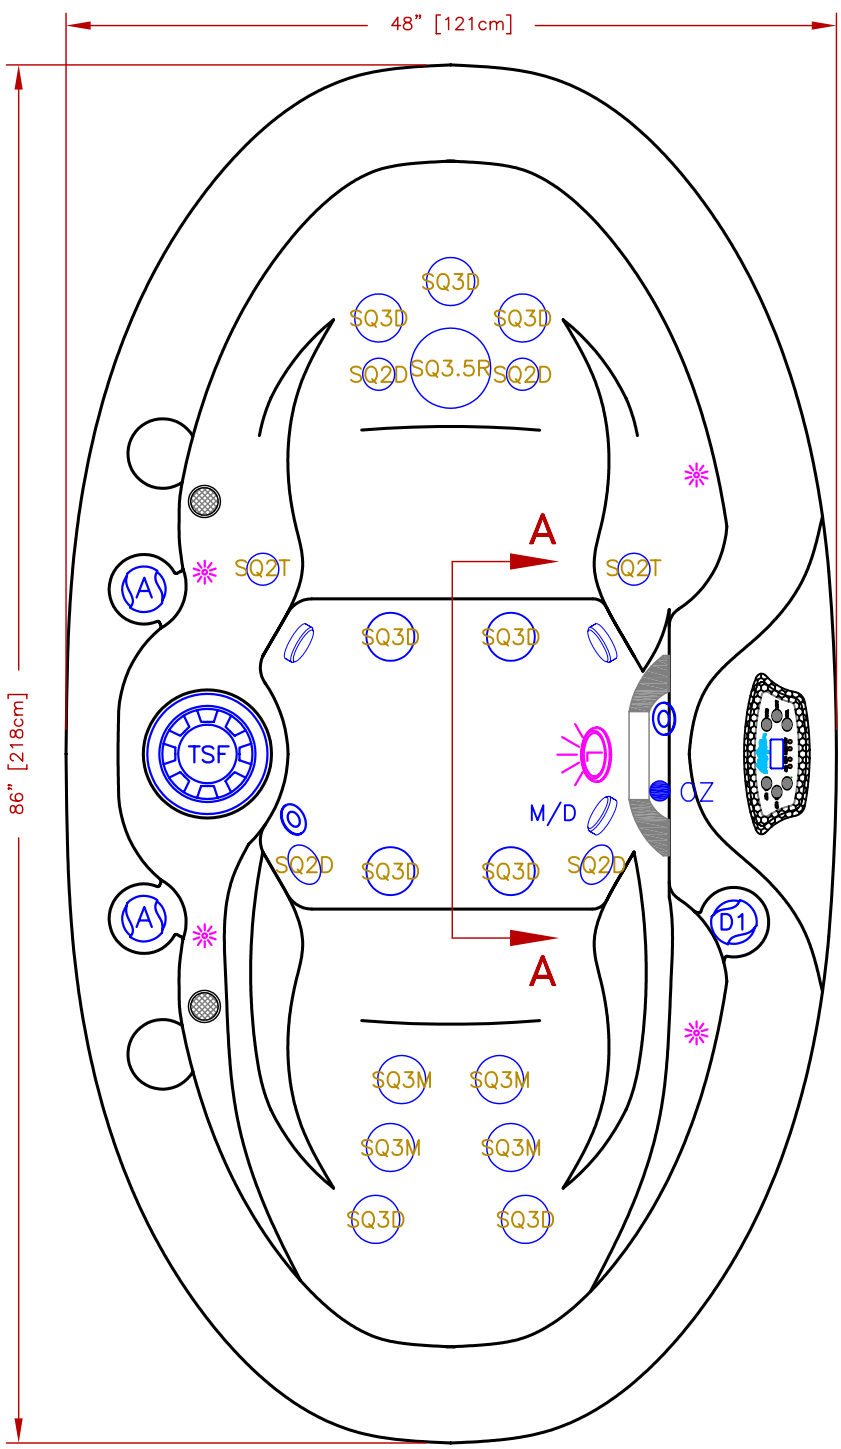

LINE	PATIO
MODEL	VERANDA
NUM	PPZ-422B

22 JETS LEGEND

QTY.	SYMB.	DESCRIPTION	PART#
4	(SQ2D)	EURO DIRECTIONAL, -BLK	PLU29520-011-500
2	(SQ2T)	EURO TWIST	PLU29520-021-500
9	(SQ3D)	MINI JET DIRECTIONAL	PLU29530-111-500
4	(SQ3M)	MINI-JET MASSAGE	PLU29530-141-500
1	(SQ3.5R)	TWIN ROTO	PLU29530-031-500
1	(OZ)	PURE SILK OZONE	
1	(FY)	FOUNTAIN OF YOUTH	
1	(WF)	LED HANDLE WATERFALL	
2	(A)	AIR VALVE	
1	(M/D)	MAIN DRAIN	
1	(F)	50 SQ.FT. FILTER TELEWEIR	
4	(LED)	PERIMETER LIGHTING	
1	(L)	MULTI COLORED LED	
1	(STEREO)	FREEDOM SOUND SYSTEM	
1	(CONTROL)	TP600 TOPSIDE	

SPECIFICATIONS DIMENSIONS 86" X 48" X 33" [218cm X 121cm X 83cm] WATER CAP. 200 GAL [757 L] APP. WEIGHT 480 LBS [218 Kg]		
TITLE 2017 SPA LINE PATIO SERIES PPZ-422B		
DWG NO.	DWG BY G.GARCIA	
DATE 04/24/17	REVISED	

NOTE: DUE TO OUR CONTINUOUS IMPROVEMENT PROGRAM, ALL MODELS AND SPECIFICATIONS ARE SUBJECT TO CHANGE WITHOUT NOTICE.

SCALE: