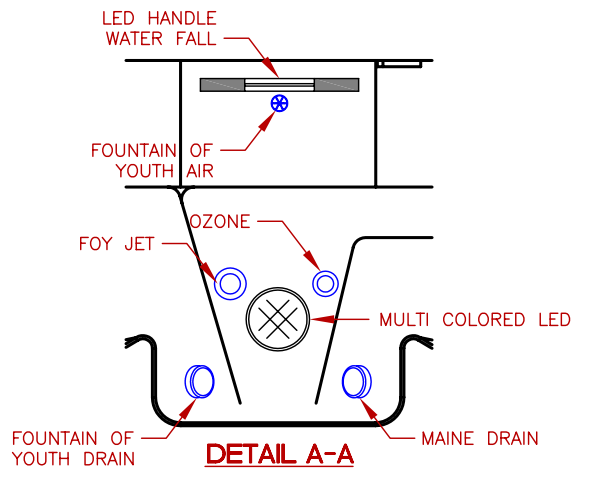

LINE	PATIO
MODEL	VERANDA
NUM	PPZ-422B

22 JETS LEGEND

QTY.	SYMB.	DESCRIPTION	PART#
4	(SQ2D)	EURO DIRECTIONAL, -BLK	PLU29520-011-500
2	(SQ2T)	EURO TWIST	PLU29520-021-500
9	(SQ3D)	MINI JET DIRECTIONAL	PLU29530-111-500
4	(SQ3M)	MINI-JET MASSAGE	PLU29530-141-500
1	(SQ3.5R)	TWIN ROTO	PLU29530-031-500
1	(OZ)	PURE SILK OZONE	
1	(FY)	FOUNTAIN OF YOUTH	
1	(WF)	LED HANDLE WATERFALL	
2	(A)	AIR VALVE	
1	(M/D)	MAIN DRAIN	
1	(F)	50 SQ.FT. FILTER TELEWEIR	
4	(LED)	PERIMETER LIGHTING	
1	(L)	MULTI COLORED LED	
1	(STEREO)	FREEDOM SOUND SYSTEM	
1	(CONTROL)	TP600 TOPSIDE	

SPECIFICATIONS DIMENSIONS 86" X 48" X 33" [218cm X 121cm X 83cm] WATER CAP. 200 GAL [757 L] APP. WEIGHT 480 LBS [218 Kg]		
TITLE 2017 SPA LINE PATIO SERIES PPZ-422B		
DWG NO.	DWG BY G.GARCIA	
DATE 04/24/17	REVISED	