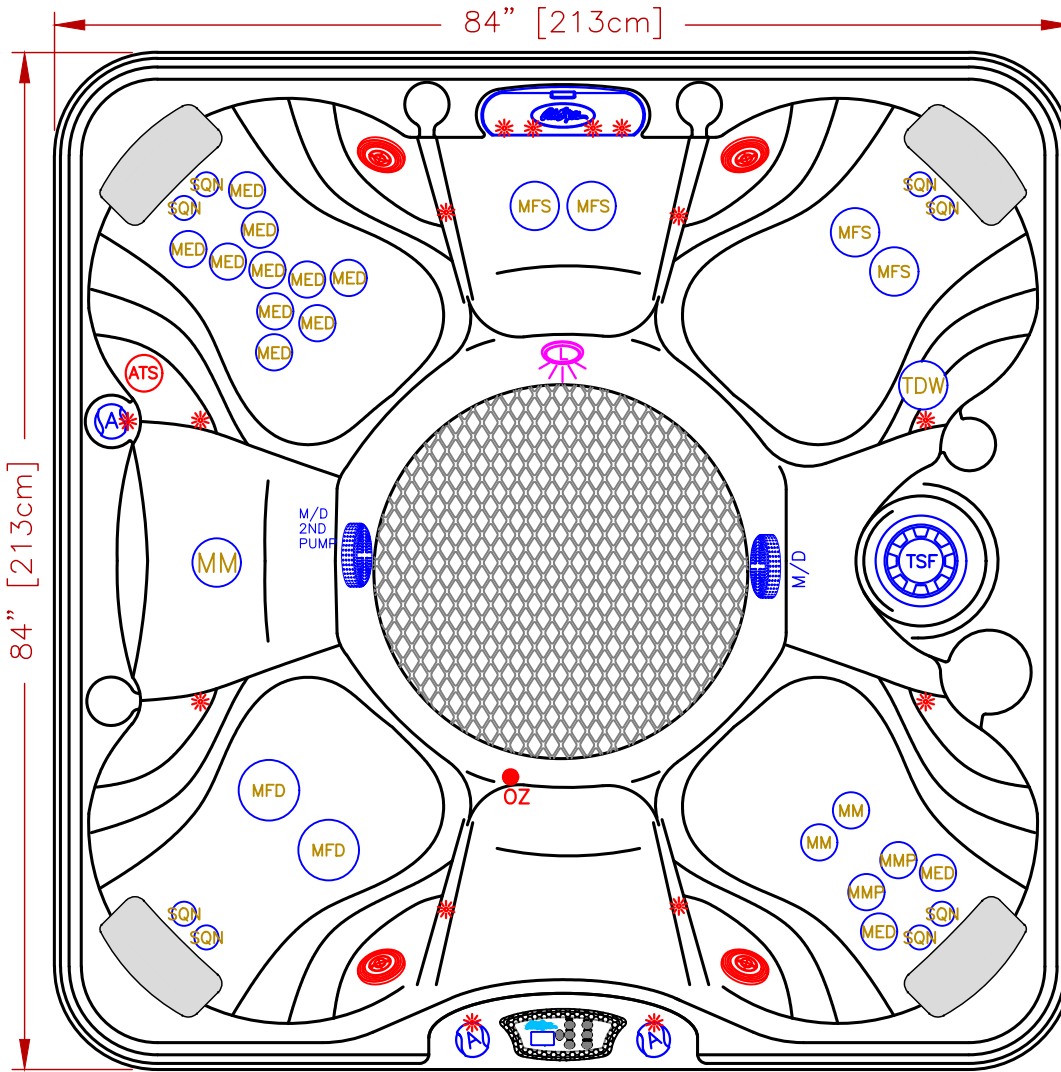

LINE	PATIO PLUS
MODEL	TROPICAL
NUM	PPZ-732BX

### 32 JETS LEGEND

QTY.	SYMB.	DESCRIPTION	PART#
8	SQN	NECK JET DIRECTIONAL BLACK JET	PLU29923-114-000
4	MFS	MAXI SWIRL ROTO BLACK	PLUCS2295101S
3	MM	MINI-STORM TWIN ROTO BLACK	PLUCS2298061S
2	MMP	MINI-MULTI MASSAGE BLACK	PLUCS2295171S
12	MED	MICRO XL DIRECTIONAL BLACK	PLUCS2295031S
2	MFD	MAXI FLOW DIRECTIONAL BLACK	PLUCS2295091S
1	TWW	TURBO WHIRLPOOL JET	PLU210-4391
1	WF	CASCADE WATERFALL	
3	A	AIR CONTROL VALVE	
1	M/D	MAIN DRAIN	
1	F	50 SQ.FT. W/TELEWEIR	
1	L	MULTI COLORED LED LIGHT 5"	
4	P	Y-PILLOW	
1	CONTROL	NEO 1100 WAVE 2P	

### OPTIONS

SYMB.	DESCRIPTION	OPT#
	PERIMETER LED LIGHTING LED JETS AND VALVES	OPT21-863, OPT21-JV831
	PURE SILK OZONATOR	OPT21-102C
	FREEDOM SOUND, BLUETOOTH, SUBWOOFER W/4-3" SPEAKERS	OPT21-FS43
	ADJUSTABLE THERAPY SYSTEM™ PLUS	OPT21-109
-	THERMO-GUARD FULL FOAM	OPT21-900
-	DELUXE SHELL COLORS UPGRADE	OPT21-211
-	STANDARD 5" TO 3" COVER	OPT21-233

### SPECIFICATIONS

DIMENSIONS (IN) 84"x84"x37"  
 DIMENSIONS (CM) 213x213x94  
 WATER CAP. 425 GAL [1609 L]  
 APP. WEIGHT 800 LBS [363Kg]

TITLE  
 2021 SPA LINE  
 PATIO PLUS SERIES  
 PPZ-732BX

DWG BY M ORTEGA DATE 12/11/2020