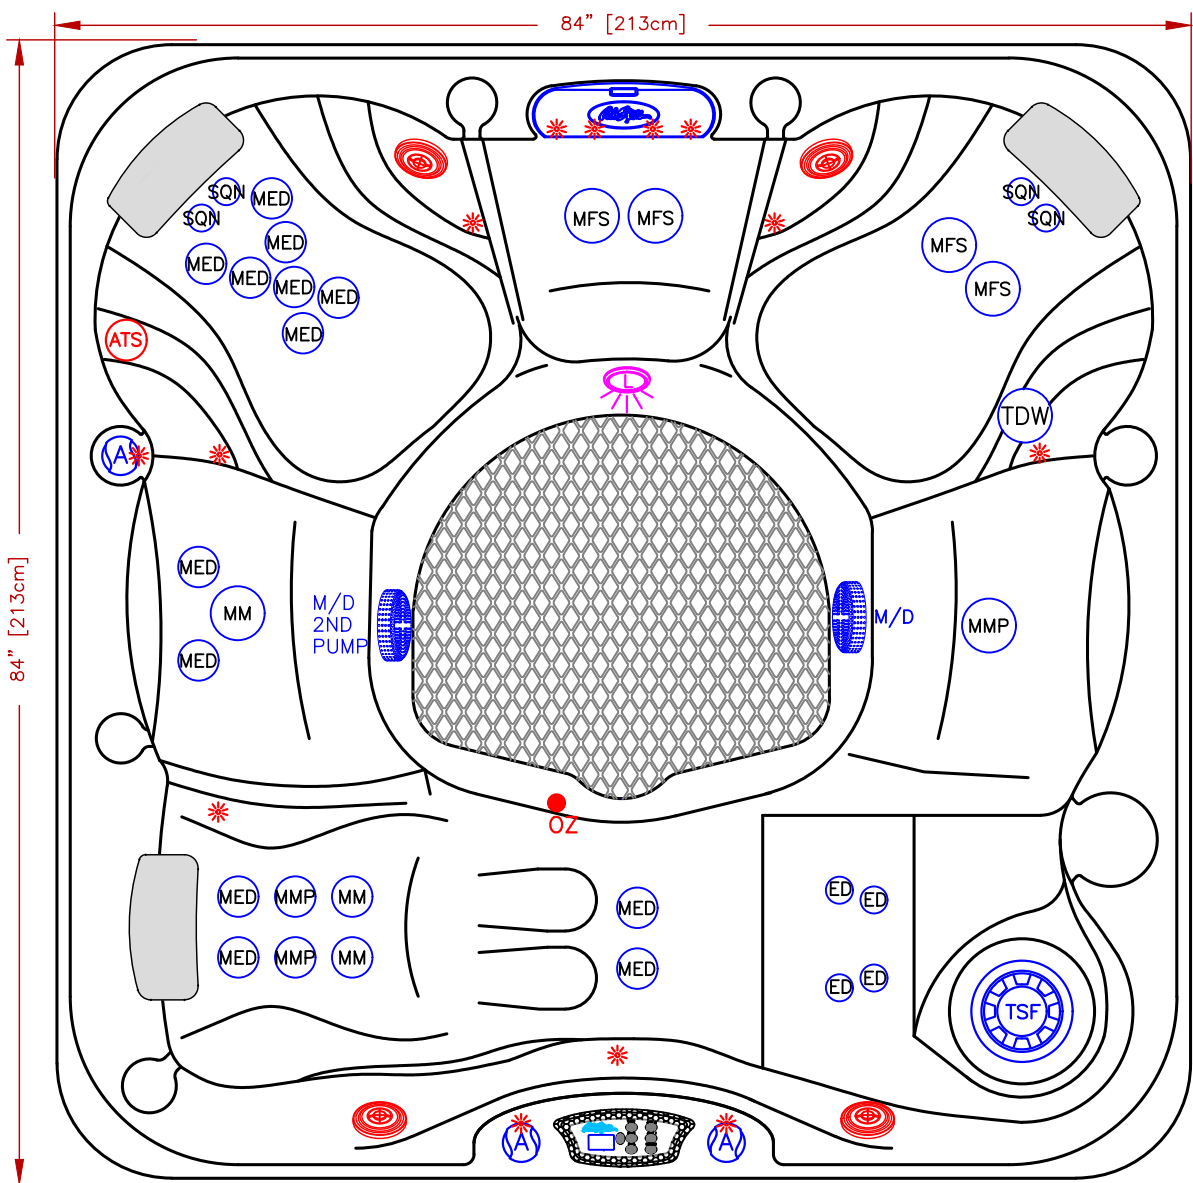

LINE	PATIO PLUS
MODEL	PACIFICA
NUM	PPZ-732LX

84" [213cm]

84" [213cm]

### 32 JETS LEGEND

QTY.	SYMB.	DESCRIPTION	PART#
4	SQN	NECK JET DIRECTIONAL BLACK JET	PLU29923-114-000
4	ED	EURO DIRECTIONAL, -BLACK JET	PLUCS2295051S
4	MFS	MAXI SWIRL ROTO BLACK	PLUCS2295101S
3	MM	MINI-STORM TWIN ROTO BLACK	PLUCS2298061S
3	MMP	MINI-MULTI MASSAGE BLACK	PLUCS2295171S
13	MED	MICRO XL DIRECTIONAL BLACK	PLUCS2295031S
1	TDW	TURBO WHIRLPOOL JET	PLU210-4391
1	WF	CASCADE WATERFALL	
3	A	AIR CONTROL VALVE	
1	M/D	MAIN DRAIN	
1	F	50 SQ.FT. W/TELEWEIR	
1	L	MULTI COLORED LED LIGHT 5"	
3	P	Y-PILLOW	
1	CONTROL	NEO 1100 WAVE 2P	

### OPTIONS

SYMB.	DESCRIPTION	OPT#
	PERIMETER LED LIGHTING LED JETS AND VALVES	OPT21-863, OPT21-JV831
	PURE SILK OZONATOR	OPT21-102C
	FREEDOM SOUND, BLUETOOTH, SUBWOOFER W/4-3" SPEAKERS	OPT21-FS43
	ADJUSTABLE THERAPY SYSTEM™ PLUS	OPT21-109
-	THERMO-GUARD FULL FOAM	OPT21-900
-	DELUXE SHELL COLORS UPGRADE	OPT21-211
-	STANDARD 5" TO 3" COVER	OPT21-233

### SPECIFICATIONS

DIMENSIONS (IN) 84"x84"x37"  
 DIMENSIONS (CM) 213x213x94  
 WATER CAP. 425 GAL [1609 L]  
 APP. WEIGHT 800 LBS [363 Kg]

TITLE  
 2021 SPA LINE  
 PATIO PLUS SERIES  
 PPZ-732LX

DWG BY M ORTEGA DATE 12/11/2020