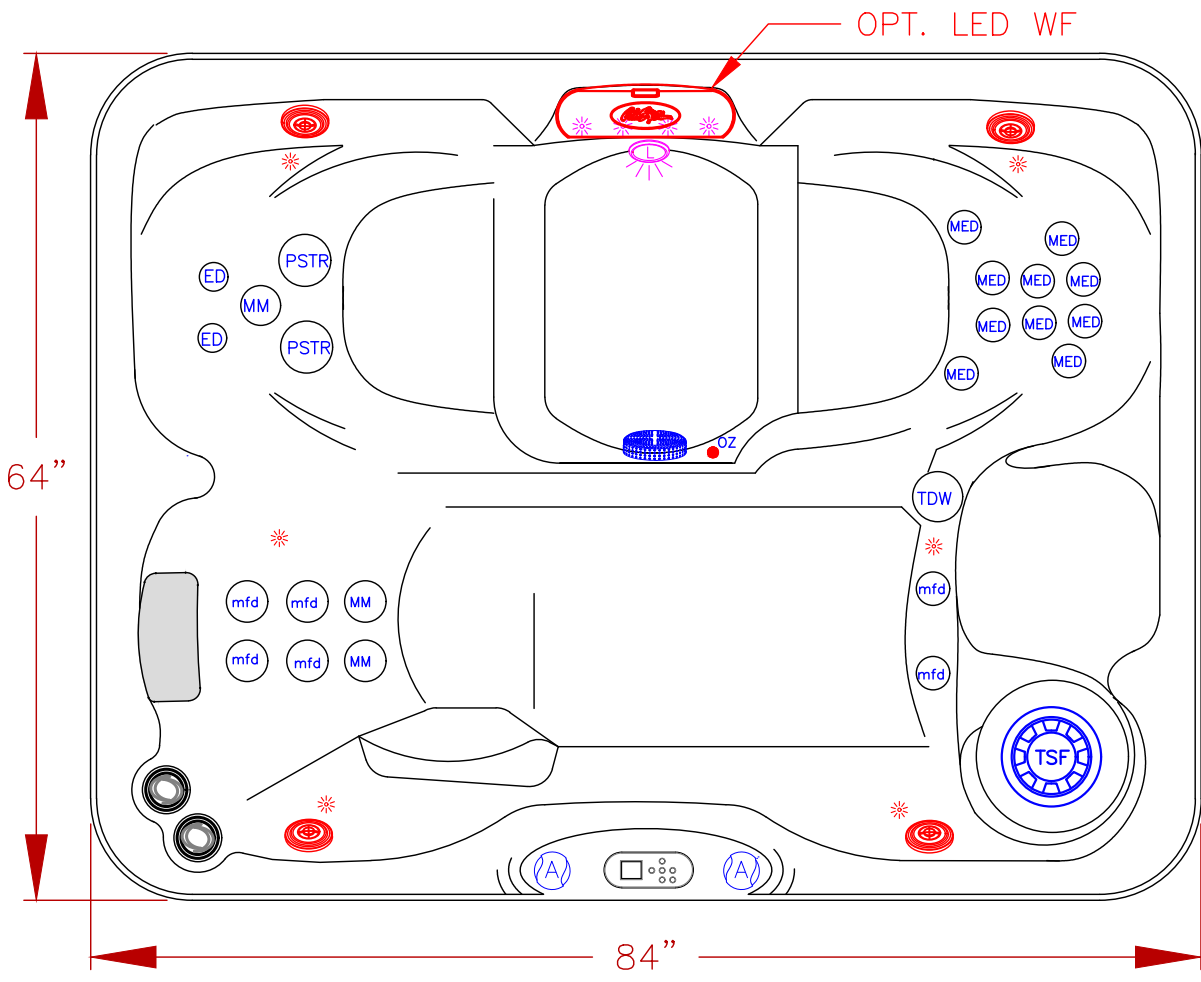

LINE	PATIO
MODEL	KONA
NUM	PZ-524L

24 JETS LEGEND			
QTY.	SYMB.	DESCRIPTION	PART NUMBER
2	ED	EURO DIRECTIONAL BLACK JET	PLUCS2295051S
10	MED	MICRO XL DIRECTIONAL BLACK	PLUCS2295031S
3	MM	MINI STORM TWIN ROTO BLACK	PLUCS2298061S
6	mfd	MICRO FLOW DIRECTIONAL	PLUCS2295061S
2	PSTR	PWR STORM TWIN ROTO BLACK JET	PLUCS2295181S
1	TWW	TURBO WHIRLPOOL JET	PLU210-4391
2	A	AIR CONTROL VALVE	
1	L	MULTI COLORED LED LIGHT 5"	
1	F	50 SQ. FT. W/TELEWEIR	
1	M/D	MAIN DRAIN	
1	P	Y-PILLOW	
1	CONTROL	NEO 1100 OVAL 1P	

OPTIONS		
SYMB.	DESCRIPTION	OPT#
	PARIMETER AND WATERFALL LED LIGHTING	OPT21-863
	PURE SILK OZONATOR	OPT21-102C-110
	6.0BHP 240V HD PUMP. *REPLACES 2.0 BHP 110V STANDARD PUMP AND ELIMINATES 110V GFCI	OPT21-138B1
	FREEDOM SOUND, BLUETOOTH, SUBWOOFER W/4-3" SPEAKERS	OPT21-FS43
	CASCADE LED WATERFALL	OPT21-332
-	DELUXE COLOR	OPT21-211
-	CAL ARMOR	OPT21-230
-	THERMO-GUARD FULL FOAM	OPT21-900
-	STANDARD 5" TO 3" COVER	OPT21-233

SCALE: NTS

SPECIFICATIONS DIMENSIONS (IN) 84"x64"x34" DIMENSIONS (CM) 213x162x86 WATER CAP. 226 GAL [856 L] APP. WEIGHT 535 LBS [243 Kg]			
TITLE 2021 SPA LINE PATIO SPAS PZ-524L			
DWG NO.	A	DWG BY	M ORTEGA
DATE	12/11/2020	REVISED	