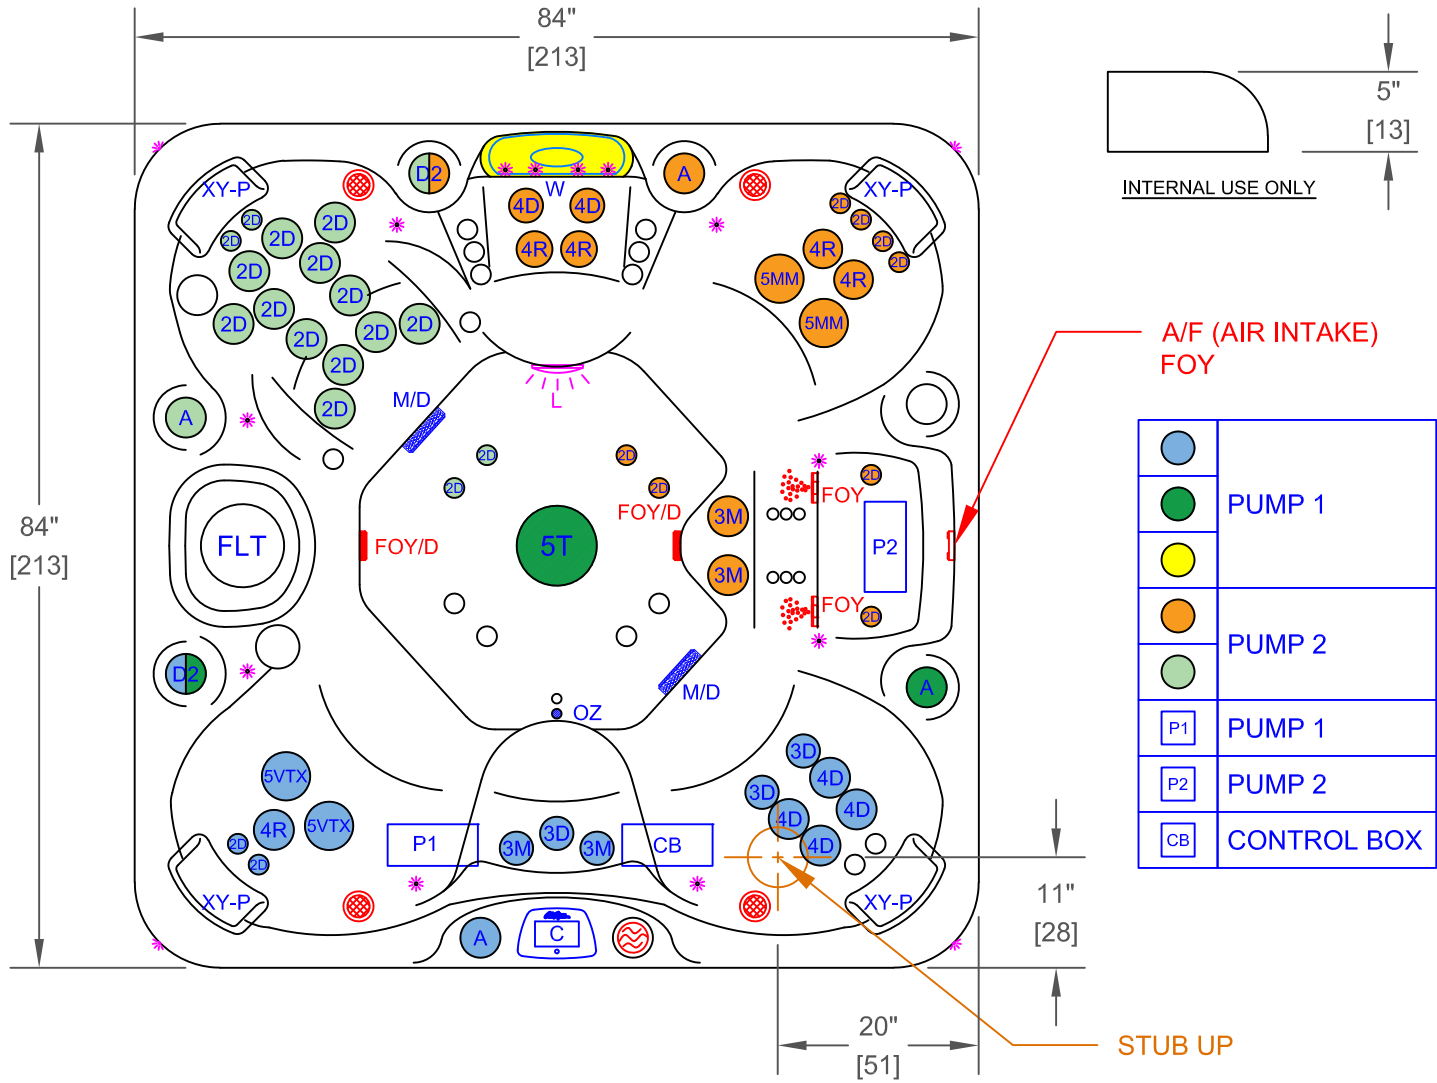

### EC-749BX - LEGEND

SYMB.	DESCRIPTION	PART NUMBER	QTY.
2D	2" CLUSTER STORM DIRECTIONAL VELOCITY	PLUCS2441009S-CDCL	26
3D	3" MINI STORM DIRECTIONAL VELOCITY	PLUCS2442009SS-CDCL	3
3M	3" MINI STORM MESSAGE DIRECTIONAL VELOCITY	PLUCS2442059S-CDCL	4
4D	4" POLY STORM DIRECTIONAL VELOCITY	PLUCS2443009SS-CDCL	6
4R	4" POLY STORM ROTO VELOCITY	PLUCS2443029SS-CDCL	5
5VTX	5" POWER STORM TRI DIRECTIONAL VELOCITY	PLUCS2444019S-CDCL	2
5MM	5" POWER STORM MULTI MESSAGE VELOCITY	PLUCS2444059S-CDCL	2
5T	5" ADJUSTABLE WHIRLPOOL VELOCITY WITH VALVE	PLUCS2394009S-CDCL	1
D2	VELOCITY 2" WATER DIVERTER VALVE	PLUCS6053309-CDCL	2
A	VELOCITY AIR CONTROL VALVE	PLUCS8603709-CDCL	4
W	LED WATERFALL		1
FLT	50 SQ. FT. BIO-CLEAN FILTER WITH TELEWEIR	PLU510-9559-CDCL	1
M/D	MAIN DRAIN	PLU644-5219-CDCL V	1
XY-P	TEXTURED Y-PILLOW		2
C	CAL SPAS TOUCH 2		4
OZ	PURE SILK OZONATOR WITH MAZZIE INJECTOR AND MIXING CHAMBER		1
☀️	BEAM-LITE 4X CABINET CORNER LED LIGHTING		
L	5" MULTI COLORED LED LIGHT		
✳️	PERIMETER LED LIGHTING		

PROPRIETARY AND CONFIDENTIAL THE INFORMATION CONTAINED IN THIS DRAWING IS THE SOLE PROPERTY OF CAL SPAS. ANY REPRODUCTION IN PART OR AS A WHOLE WITHOUT THE WRITTEN PERMISSION OF CAL SPAS IS PROHIBITED.		 CAL SPAS INC. 1462 EAST NINTH STREET, POMONA, CA 91766	
SPECIFICATIONS		TITLE	JET LAYOUT - 113S
DIMENSION (in)	84"x84"x40-1/2"	LINE	ESCAPE X-SERIES
DIMENSION (cm)	213x213x100	MODEL	2023 SPA LINE BAJA
DRY WEIGHT	800 LBS [363 Kg]	NUM	EC-749BX
FILLED WEIGHT	4340 LBS [1969 Kg]	DWG NO.	CS001029
		REV	A
WATER CAP.	425 GAL [1609 L]	SCALE	NTS
			SHEET 1 OF 1