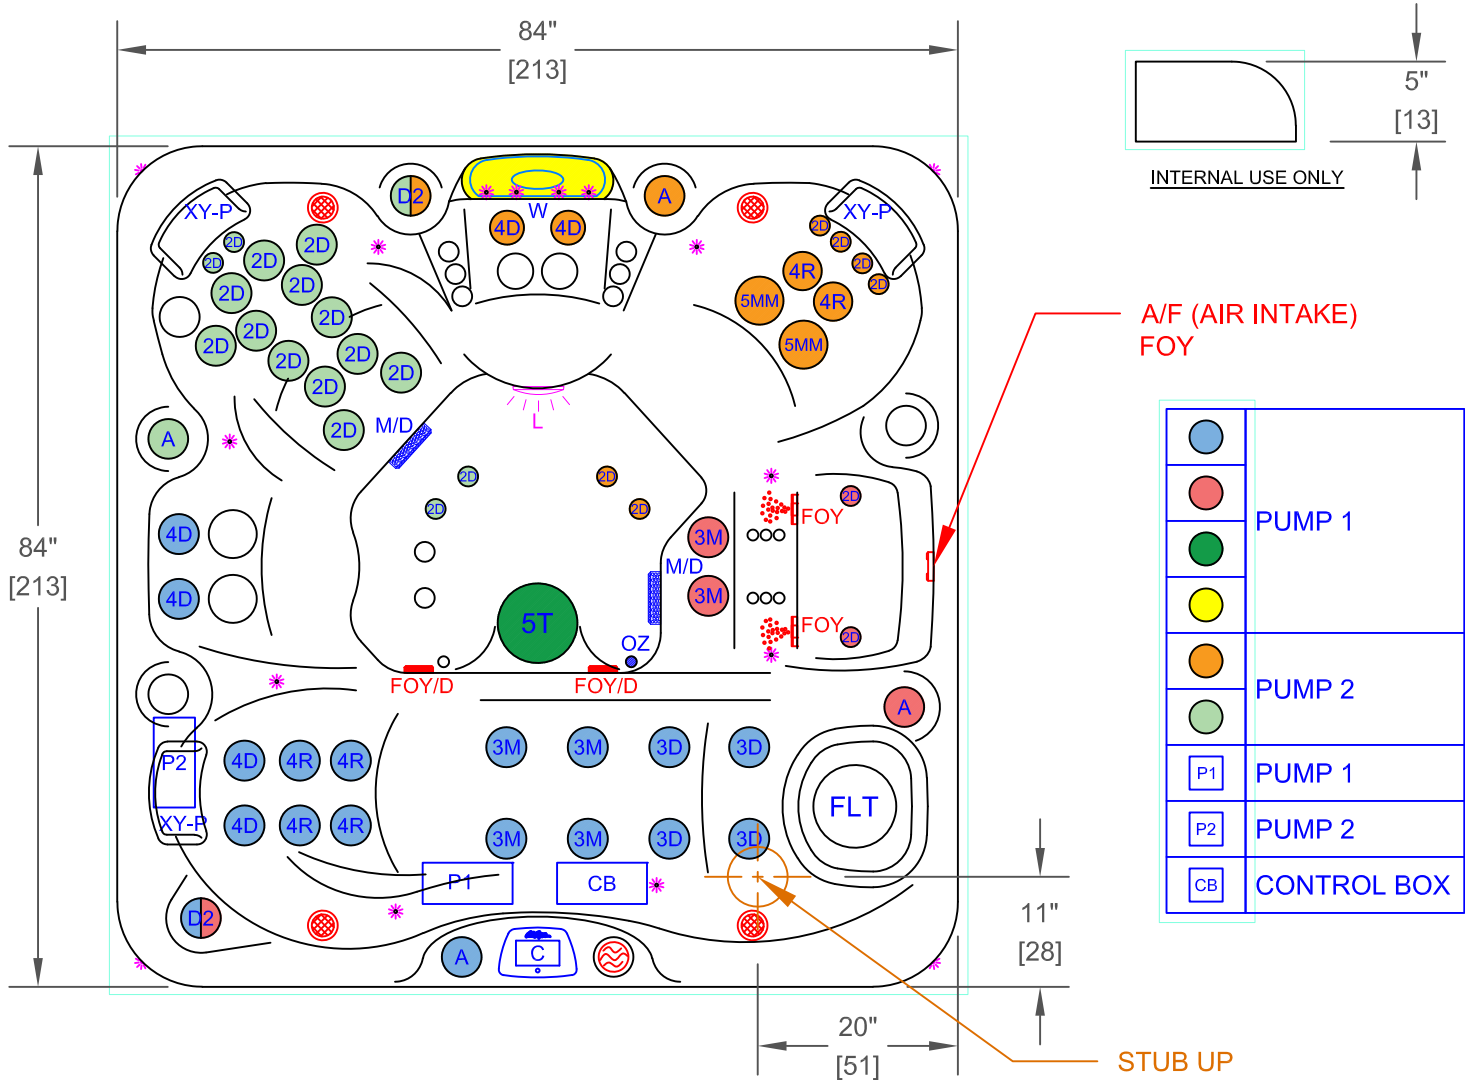

NOTES:
 1. DUE TO OUR CONTINUOUS IMPROVEMENT PROGRAM, ALL MODELS AND SPECIFICATIONS ARE SUBJECT TO CHANGE WITHOUT NOTICE.

EC-749LX - LEGEND

SYMB.	DESCRIPTION	PART NUMBER	QTY.
2D	2" CLUSTER STORM DIRECTIONAL VELOCITY	PLUCS2441009S-CDCL	24
3D	3" MINI STORM DIRECTIONAL VELOCITY	PLUCS2442009SS-CDCL	4
3M	3" MINI STORM MESSAGE DIRECTIONAL VELOCITY	PLUCS2442059S-CDCL	6
4D	4" POLY STORM DIRECTIONAL VELOCITY	PLUCS2443009SS-CDCL	6
4R	4" POLY STORM ROTO VELOCITY	PLUCS2443029SS-CDCL	6
5MM	5" POWER STORM MULTI MESSAGE VELOCITY	PLUCS2444059S-CDCL	2
5T	5" ADJUSTABLE WHIRLPOOL VELOCITY WITH VALVE	PLUCS2394009S-CDCL	1
D2	VELOCITY 2" WATER DIVERTER VALVE	PLUCS6053309-CDCL	2
A	VELOCITY AIR CONTROL VALVE	PLUCS6603709-CDCL	4
W	LED WATERFALL		1
FLT	50 SQ. FT. BIO-CLEAN FILTER WITH TELEWEIR	PLU510-9559-CDCL	1
M/D	MAIN DRAIN	PLU644-5219-CDCL V	2
XY-P	TEXTURED Y-PILLOW		3
C	CAL SPAS TOUCH 2		1
OZ	PURE SILK OZONATOR WITH MAZZIE INJECTOR AND MIXING CHAMBER		1
✱	BEAM-LITE 4X CABINET CORNER LED LIGHTING		1
L	5" MULTI COLORED LED LIGHT		1
✱	PERIMETER LED LIGHTING		1

OPTIONS

SYMB.	DESCRIPTION	OPTION NUMBER
⊗	FREEDOM SOUND SYSTEM BLUETOOTH, POWERED SUBWOOFER AND 4X SPEAKERS	OPT21-FS43
-	THERMO-GUARD FULL FOAM	OPT21-900
⊗	CAL SPAS SALT SYSTEM	OPT22-113S

SPECIFICATIONS		TITLE	JET LAYOUT - 113S	
DIMENSION (in)	84"x84"x40-1/2"	LINE	ESCAPE X-SERIES	
DIMENSION (cm)	213x213x100	MODEL	2023 SPA LINE COSTA	
DRY WEIGHT	800 LBS [363 Kg]	NUM	EC-749LX	
FILLED WEIGHT	4340 LBS [1969 Kg]	DWG NO.	CS001031	REV A
WATER CAP.	425 GAL [1609 L]	SCALE	NTS	SHEET 1 OF 1