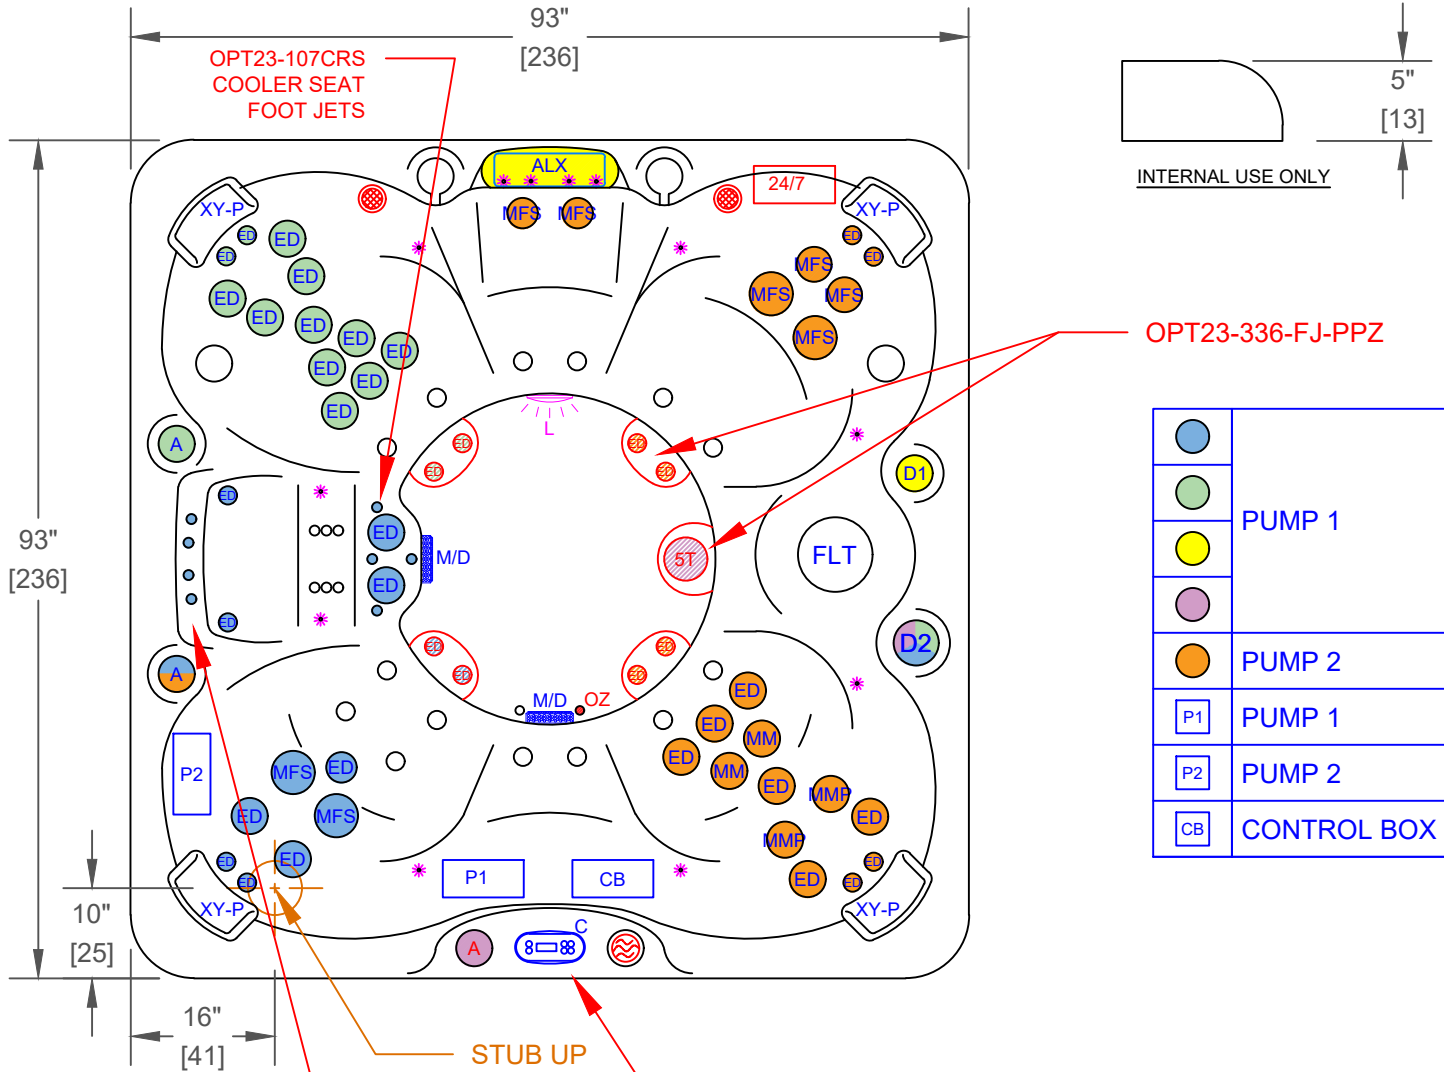

NOTES:  
 1. DUE TO OUR CONTINUOUS IMPROVEMENT PROGRAM, ALL MODELS AND SPECIFICATIONS ARE SUBJECT TO CHANGE WITHOUT NOTICE.

OPT23-107CRS  
 COOLER SEAT  
 FOOT JETS

OPT23-336-FJ-PPZ

STUB UP

OPT23-107CRS  
 COOLER SEAT  
 BACK JETS

REPLACE WITH TP700 WHEN  
 OPT23-107CRS IS ORDERED

PPZ-843BC - LEGEND			
SYMB.	DESCRIPTION	PART NUMBER	QTY.
ED	EURO DIRECTIONAL BLACK	PLUCS2295051S	31
MFS	MAXI SWIRL ROTO BLACK	PLUCS2295101S	8
MM	MINI STORM TWIN ROTO BLACK	PLUCS2298061S	2
MMP	MINI MULTI MASSAGE BLACK	PLUCS2295171S	2
A	AIR CONTROL VALVE		3
D2	2" WATER DIVERTER VALVE		1
ALX	LED WATERFALL WITH D1 VALVE		1
FLT	50 SQ. FT. BIO-CLEAN FILTER WITH TELEWEIR (SQR)		1
M/D	MAIN DRAIN		2
XY-P	TEXTURED Y-PILLOW		4
C	TP500		1
L	5" MULTI COLORED LED LIGHT		1
*	PERIMETER LED LIGHTING		1

OPTIONS		
SYMB.	DESCRIPTION	OPTION NUMBER
-	DOME JET WITH FOOT JETS	OPT23-336-FJ-PPZ
-	DELUXE SHELL COLOR UPGRADE (FROM GLOSS WHITE)	OPT23-211-C
24/7	24/7 FILTRATION SYSTEM	OPT23-112C
⊞	CAL SPAS SALT SYSTEM	OPT23-113S
⊞	SOUND SYSTEM BLUETOOTH, AND 2X SPEAKERS	OPT23-S22
-	WIFI CONNECT	OPT23-WI-FI-BW
● OZ	HYDRO CLEAR OZONATOR	OPT23-102CX-C
-	PURE CURE UV SYSTEM	OPT23-191B
-	VALUE PACK - SOUND SYSTEM + WIFI CONNECT	OPT23-VP-PZ
-	COOLER SEAT W/ AIR BLOWER AND 8 AIR JETS	OPT23-107CRS

PROPRIETARY AND CONFIDENTIAL THE INFORMATION CONTAINED IN THIS DRAWING IS THE SOLE PROPERTY OF CAL SPAS. ANY REPRODUCTION IN PART OR AS A WHOLE WITHOUT THE WRITTEN PERMISSION OF CAL SPAS IS PROHIBITED.		 CAL SPAS INC. 1442 EAST NINTH STREET, POMONA, CA 91766	
SPECIFICATIONS		TITLE	JET LAYOUT - 113S
DIMENSION (in)	93"x93"x37"	LINE	PATIO PLUS
DIMENSION (cm)	236x236x94	MODEL	2023 SPA LINE
DRY WEIGHT	900 LBS [408 Kg]	NUM	PPZ-843BC
FILLED WEIGHT	4650 LBS [2109 Kg]	DWG NO.	CS000693
WATER CAP.	450 GAL [1703 L]	SCALE	NTS
		REV	D
		SHEET 1 OF 1	