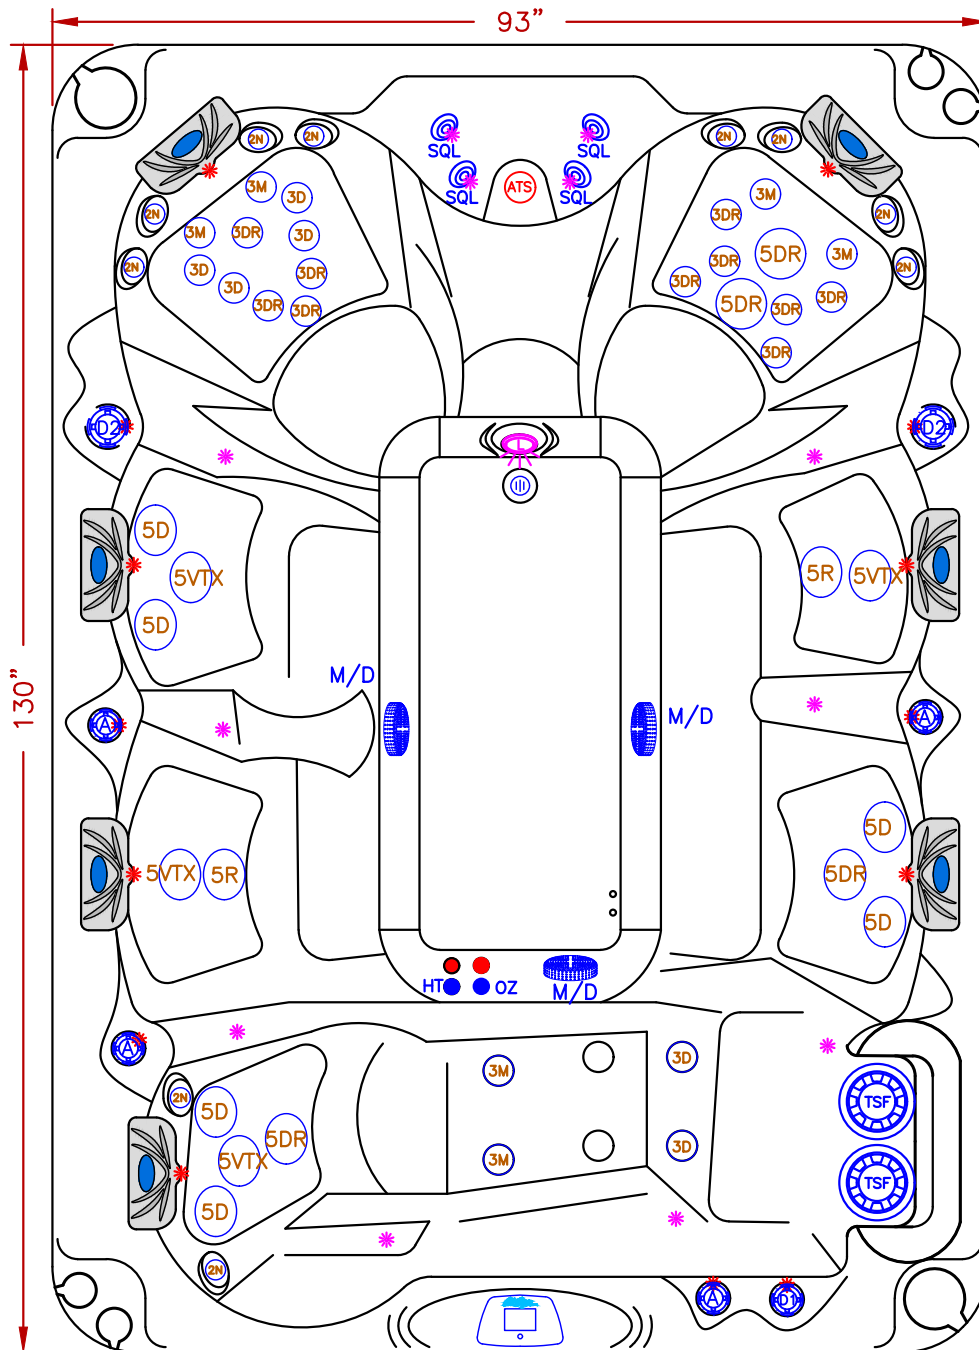

LINE	ESCAPE
MODEL	NEWPORTER
NUM	EC-1148LX

48 JETS LEGEND

QTY.	SYMB.	DESCRIPTION	PART#
10	2N	200 VELOCITY NECK 100%	PLUCS2441031S-CBL
6	3D	300 VELOCITY DIRECTIONAL	PLUCS2442001S-CBL
6	3M	300 VELOCITY MASSAGE	PLUCS2442051S-CBL
10	3DR	300 VELOCITY DOUBLE ROTO	PLUCS2442041S-CBL
6	5D	500 VELOCITY DIRECTIONAL	PLUCS2444001S-CBL
2	5R	500 VELOCITY ROTO	PLUCS2444041S-CBL
4	5DR	500 VELOCITY DOUBLE ROTO	PLUCS2444031S-CBL
4	5VTX	500 VELOCITY VTX	PLUCS2444011S-CBL
2	D2	VELOCITY 2" WATER DIVERTER VALVE	PLU25058-202-400
4	A	VELOCITY AIR CONTROL VALVE	PLU25059-202-400
1	D1	VELOCITY 1" WATER DIVERTER VALVE	PLU25056-202-400
4	SQL	4 LED HYDRO STREAMERS PLUS	PLU210-8508S
1	OZ	PURE SILK OZONATOR	
2	F	2X50 SQ. FT. TELEWEIR FILTER	
1	L	PERIMETER LED LIGHTING	
3	M/D	MAIN DRAIN	
7	P	C-PILLOW	
1	CONTROL	CAL SPAS TOUCH 2	
2A	OZ	PURE SILK™ OZONATOR WITH MAZZIE INJECTOR AND MIXING CHAMBER	

SPECIFICATIONS

DIMENSIONS (IN) 93"x130"x39"
 DIMENSIONS (CM) 236x330x100
 WATER CAP. 800 GAL [3028 L]
 APP. WEIGHT 1200 LBS [544 Kg]

TITLE
 2021 SPA LINE
 ESCAPE SERIES
 EC-1148LX

DWG BY M ORTEGA DATE 1/26/2021