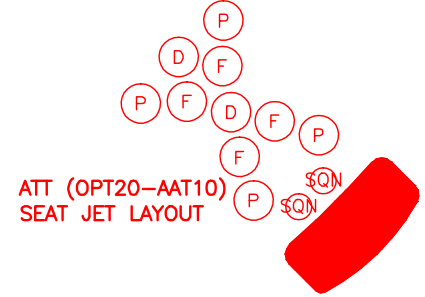

LINE	ESCAPE
MODEL	TROPICAL
NUM	EC-739B

MOVE STD AIR VALVE AND ADD 1 AIR VALVE WHEN WHIRLPOOL JET IS ORDERED

REMOVE 2" VALVE WHEN ATS IS ORDERED WITHOUT THE WHIRLPOOL JET

### 39 JETS LEGEND

QTY.	SYMB.	DESCRIPTION	PART#
8	2N	200 VELOCITY NECK 100%	PLU29920-612-400
4	2D	200 VELOCITY DIRECTIONAL	PLU29920-012-400
10	3D	300 VELOCITY DIRECTIONAL	PLU29930-112-400
2	3M	300 VELOCITY MASSAGE	PLU29930-142-400
4	3DR	300 VELOCITY DOUBLE ROTO	PLU29930-191-400
2	4D	400 VELOCITY DIRECTIONAL	PLU29940-112-400
5	4R	400 VELOCITY ROTO	PLU29940-122-400
2	5MM	500 VELOCITY MASSAGE-14	PLU29950-071-400
2	5DR	500 VELOCITY DOUBLE ROTO	PLU29950-032-400
1	D2	VELOCITY 2" WATER DIVERTER VALVE	PLU25058-202-400
3	A	VELOCITY AIR CONTROL VALVE	PLU25059-202-400
1	CWF	CURVED CASCADE LED WATERFALL	
1	L	PERIMETER LED LIGHTING	
1	F	50 SQ. FT. TELEWEIR FILTER	
2	M/D	MAIN DRAIN	
4	P	Y-PILLOWS	
1	CONTROL	CAL SPAS TOUCH 1	

OPTIONS		
SYMB.	DESCRIPTION	OPT#
	BEAM-LITE™ 4X CABINET CORNERS LED LIGHTING JET, CASCADE PILLOW, VALVE LED LIGHTING	OPT20-967B4 OPT20-JPV850
	DOME JET OPTION *CANNOT BE COMBINED WITH WHIRLPOOL JET	OPT20-336
AAT	AQUATIC AIR THERAPY (THERAPY SEAT)	OPT20-AAT10
ATS	ADJUSTABLE THERAPY SYSTEM	OPT20-109
	24/7 FILTRATION SYSTEM	OPT20-112C
	TWIN PURE SILK™ SYSTEM	OPT20-102D
	FREEDOM SOUND, BLUETOOTH, SUBWOOFER W/4-3" SPEAKERS	OPT20-FS43
	PURE SILK OZONATOR	OPT20-102C
	WHIRLPOOL JET OPTION *CANNOT BE COMBINED WITH DOME JET	OPT20-337
CONTROL	CAL SPA TOUCH2 FULL COLOR 4" LCD DISPLAY	OPT20-169-T2
CONTROL	CAL SPA TOUCH3 FULL COLOR 5" LCD DISPLAY	OPT20-169-T3
RF	CAL CONNECT RF MODULE	OPT20-168RF
-	CAL SALT™ SALT SYSTEM	OPT20-113B
	HYBRID SYSTEM + PURE UV+CURE OZONE	OPT20-193H
X	X-PACKAGE: CAL SPA TOUCH2, ELITE CABINETS, 4 BEAM-LITE CORNERS	VP20-ES1

SPECIFICATIONS	
DIMENSIONS (IN)	84"x84"x40-1/2"
DIMENSIONS (CM)	213x213x103
WATER CAP.	425/1609L
APP. WEIGHT	800/363Kg

TITLE		2020 SPA LINE ESCAPE SERIES EC-739B	
DWG BY	J. ORNELAS	DATE	12/20/19
REV DESCRIPTION		REV No.	