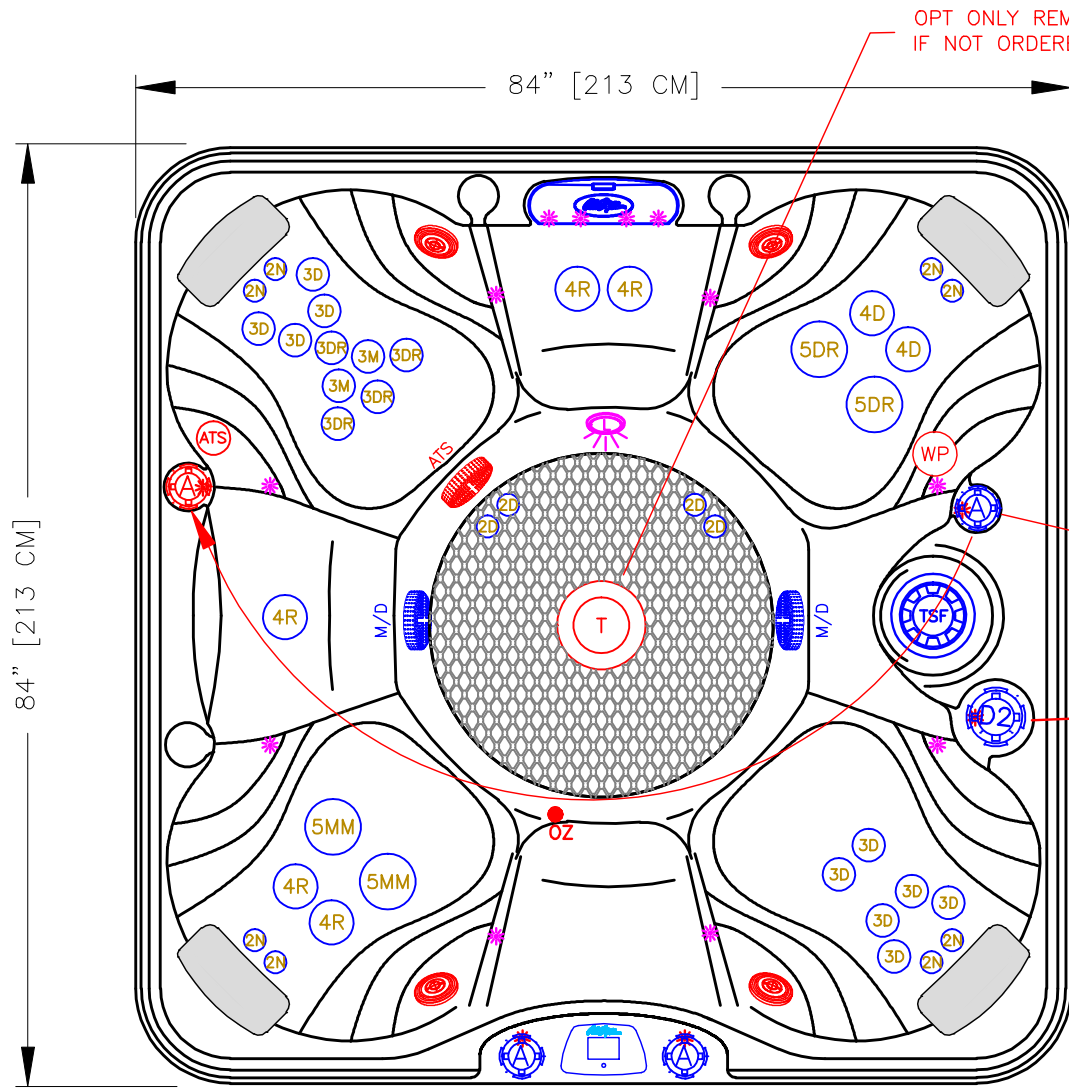

LINE	ESCAPE
MODEL	TROPICAL
NUM	EC-739B

MOVE STD AIR VALVE AND ADD 1 AIR VALVE WHEN WHIRLPOOL JET IS ORDERED

REMOVE 2" VALVE WHEN ATS IS ORDERED WITHOUT THE WHIRLPOOL JET

### 39 JETS LEGEND

QTY.	SYMB.	DESCRIPTION	PART#
8	2N	200 VELOCITY NECK 100%	PLU29920-612-400
4	2D	200 VELOCITY DIRECTIONAL	PLU29920-012-400
10	3D	300 VELOCITY DIRECTIONAL	PLU29930-112-400
2	3M	300 VELOCITY MASSAGE	PLU29930-142-400
4	3DR	300 VELOCITY DOUBLE ROTO	PLU29930-191-400
2	4D	400 VELOCITY DIRECTIONAL	PLU29940-112-400
5	4R	400 VELOCITY ROTO	PLU29940-122-400
2	5MM	500 VELOCITY MASSAGE-14	PLU29950-071-400
2	5DR	500 VELOCITY DOUBLE ROTO	PLU29950-032-400
1	D2	VELOCITY 2" WATER DIVERTER VALVE	PLU25058-202-400
3	A	VELOCITY AIR CONTROL VALVE	PLU25059-202-400
1	CWF	CURVED CASCADE LED WATERFALL	
1	L	PERIMETER LED LIGHTING	
1	F	50 SQ. FT. TELEWEIR FILTER	
2	M/D	MAIN DRAIN	
4	P	Y-PILLOWS	
1	CONTROL	CAL SPAS TOUCH 1	

OPTIONS		
SYMB.	DESCRIPTION	OPT#
	BEAM-LITE™ 4X CABINET CORNERS LED LIGHTING JET, CASCADE PILLOW, VALVE LED LIGHTING	OPT20-967B4 OPT20-JPV850
	DOME JET OPTION *CANNOT BE COMBINED WITH WHIRLPOOL JET	OPT20-336
AAT	AQUATIC AIR THERAPY (THERAPY SEAT)	OPT20-AAT10
ATS	ADJUSTABLE THERAPY SYSTEM	OPT20-109
	24/7 FILTRATION SYSTEM	OPT20-112C
	TWIN PURE SILK™ SYSTEM	OPT20-102D
	FREEDOM SOUND, BLUETOOTH, SUBWOOFER W/4-3" SPEAKERS	OPT20-FS43
	PURE SILK OZONATOR	OPT20-102C
	WHIRLPOOL JET OPTION *CANNOT BE COMBINED WITH DOME JET	OPT20-337
CONTROL	CAL SPA TOUCH2 FULL COLOR 4" LCD DISPLAY	OPT20-169-T2
CONTROL	CAL SPA TOUCH3 FULL COLOR 5" LCD DISPLAY	OPT20-169-T3
RF	CAL CONNECT RF MODULE	OPT20-168RF
-	CAL SALT™ SALT SYSTEM	OPT20-113B
	HYBRID SYSTEM + PURE UV+CURE OZONE	OPT20-193H
X	X-PACKAGE: CAL SPA TOUCH2, ELITE CABINETS, 4 BEAM-LITE CORNERS	VP20-ES1

SPECIFICATIONS	
DIMENSIONS (IN)	84"x84"x40-1/2"
DIMENSIONS (CM)	213x213x103
WATER CAP.	425/1609L
APP. WEIGHT	800/363Kg

TITLE		2020 SPA LINE ESCAPE SERIES EC-739B	
DWG BY	J. ORNELAS	DATE	12/20/19
REV DESCRIPTION		REV No.	