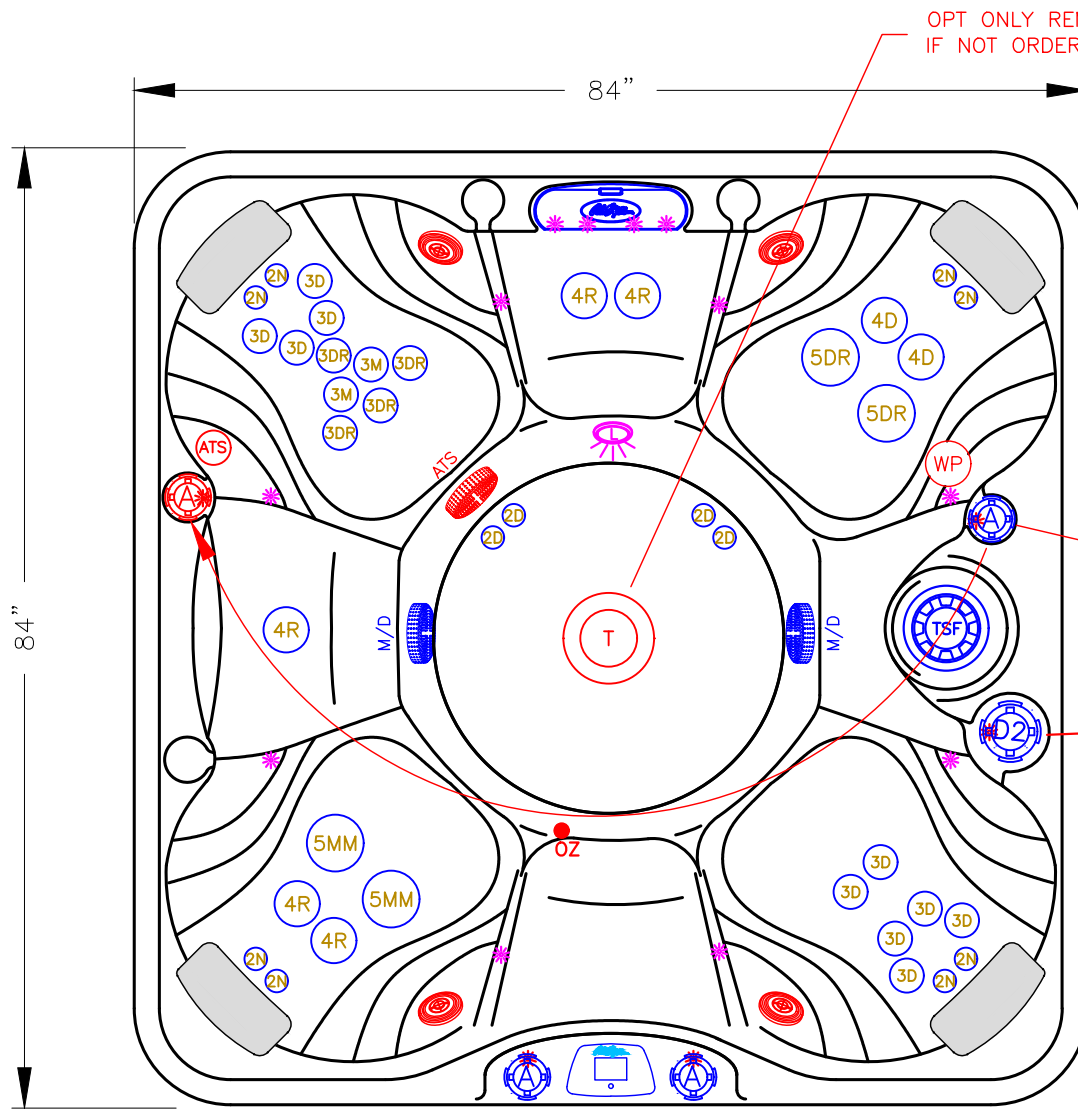

LINE	ESCAPE
MODEL	TROPICAL
NUM	EC-739BX

MOVE STD AIR VALVE AND ADD 1 AIR VALVE WHEN WHIRLPOOL JET IS ORDERED

REMOVE 2" VALVE WHEN ATS IS ORDERED WITHOUT THE WHIRLPOOL JET

39 JETS LEGEND			
QTY.	SYMB.	DESCRIPTION	PART#
8	2N	200 VELOCITY NECK 100%	PLUCS2441031S-CBL
4	2D	200 VELOCITY DIRECTIONAL	PLUCS2441001S-CBL
10	3D	300 VELOCITY DIRECTIONAL	PLUCS2442001SS-CBL
2	3M	300 VELOCITY MASSAGE	PLUCS2442051S-CBL
4	3DR	300 VELOCITY DOUBLE ROTO	PLUCS2442041S-CBL
2	4D	400 VELOCITY DIRECTIONAL	PLUCS2443001SS-CBL
5	4R	400 VELOCITY ROTO	PLUCS2443021SS-CBL
2	5MM	500 VELOCITY MASSAGE-14	PLUCS2444051S-CBL
2	5DR	500 VELOCITY DOUBLE ROTO	PLUCS2444031SS-CBL
1	D2	VELOCITY 2" WATER DIVERTER VALVE	PLUCS2444031SS-CBL
3	A	VELOCITY AIR CONTROL VALVE	PLU25059-202-400
1	CWF	CURVED CASCADE LED WATERFALL	
1	L	PERIMETER LED LIGHTING	
1	F	50 SQ. FT. TELEWEIR FILTER	
2	M/D	MAIN DRAIN	
4	P	Y-PILLOWS	
1	CONTROL	CAL SPAS TOUCH 2	
1	OZ	PURE SILK™ OZONATOR WITH MAZZIE INJECTOR AND MIXING CHAMBER	
1	T	DOME JET WITH VALVE (1 JET)	

OPTIONS		
SYMB.	DESCRIPTION	OPT#
ATS	EXCLUSIVE ADJUSTABLE THERAPY SYSTEM™ PLUS (ATS PLUS)	OPT21-109
●	TWIN PURE SILK™ SYSTEM DUAL OZONATORS WITH MAZZIE INJECTORS AND MIXING CHAMBERS	OPT21-102DX-1
●	24/7 FILTRATION SYSTEM	OPT21-112C
●	FREEDOM™ SOUND SYSTEM BLUETOOTH, POWERED SUBWOOFER AND 4X SPEAKERS	OPT21-FS43
-	THERMO-GUARD FULL FOAM	OPT21-900

SPECIFICATIONS	
DIMENSIONS (IN)	84"x84"x40-1/2"
DIMENSIONS (CM)	213x213x103
WATER CAP.	425 GAL [1609 L]
APP. WEIGHT	800 LBS [363 Kg]

TITLE
**2021 SPA LINE
 ESCAPE SERIES
 EC-739BX**

DWG BY **M ORTEGA** DATE **1/25/2021**