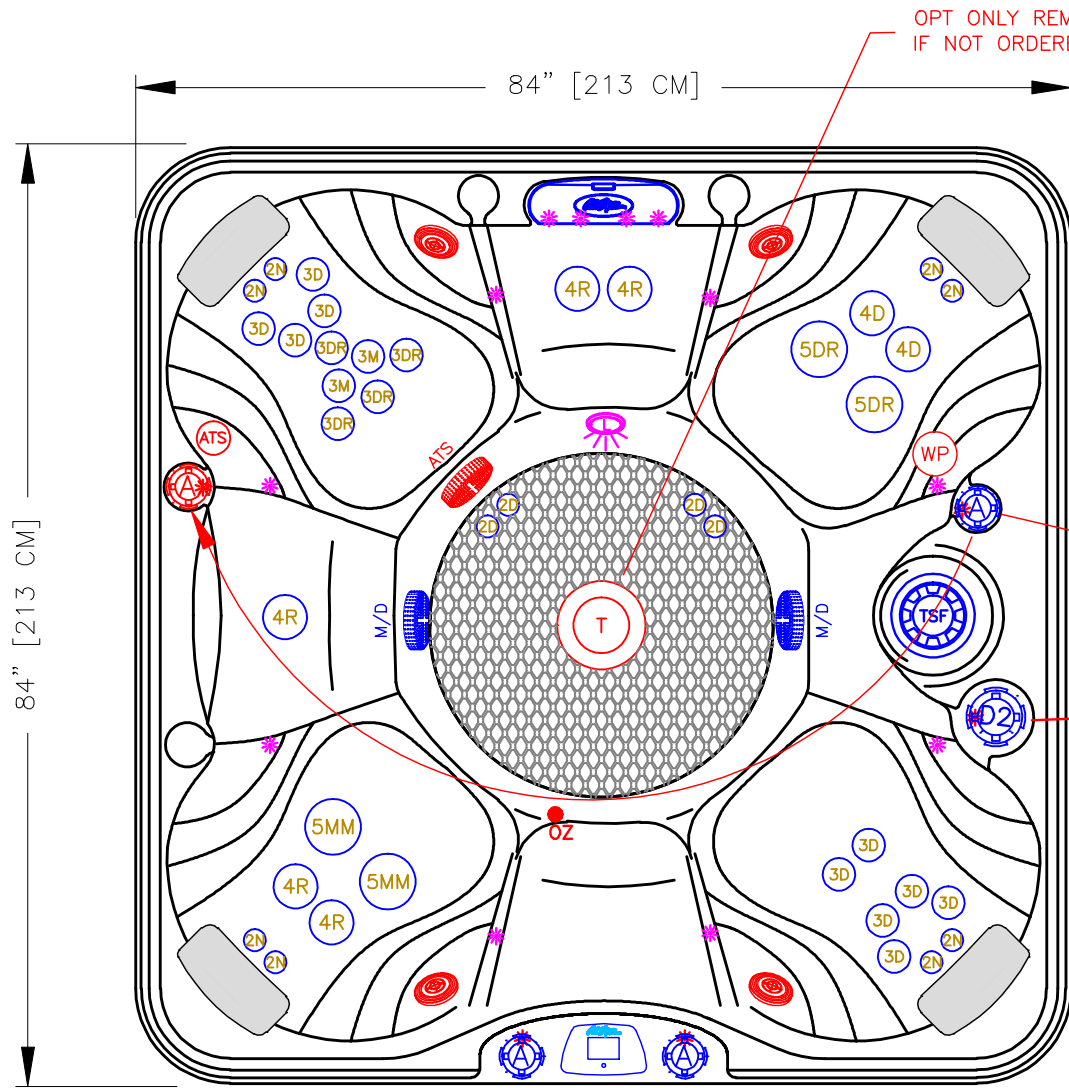

LINE	ESCAPE
MODEL	TROPICAL
NUM	EC-739BX

OPT ONLY REMOVE IF NOT ORDERED

MOVE STD AIR VALVE AND ADD 1 AIR VALVE WHEN WHIRLPOOL JET IS ORDERED

REMOVE 2" VALVE WHEN ATS IS ORDERED WITHOUT THE WHIRLPOOL JET

39 JETS LEGEND

QTY.	SYMB.	DESCRIPTION	PART#
8	2N	200 VELOCITY NECK 100%	PLU29920-612-400
4	2D	200 VELOCITY DIRECTIONAL	PLU29920-012-400
10	3D	300 VELOCITY DIRECTIONAL	PLU29930-112-400
2	3M	300 VELOCITY MASSAGE	PLU29930-142-400
4	3DR	300 VELOCITY DOUBLE ROTO	PLU29930-191-400
2	4D	400 VELOCITY DIRECTIONAL	PLU29940-112-400
5	4R	400 VELOCITY ROTO	PLU29940-122-400
2	5MM	500 VELOCITY MASSAGE-14	PLU29950-071-400
2	5DR	500 VELOCITY DOUBLE ROTO	PLU29950-032-400
1	D2	VELOCITY 2" WATER DIVERTER VALVE	PLU25058-202-400
3	A	VELOCITY AIR CONTROL VALVE	PLU25059-202-400
1	CWF	CURVED CASCADE LED WATERFALL	
1	L	PERIMETER LED LIGHTING	
1	F	50 SQ. FT. TELEWEIR FILTER	
2	M/D	MAIN DRAIN	
4	P	Y-PILLOWS	
1	CONTROL	CAL SPAS TOUCH 2	

OPTIONS		
SYMB.	DESCRIPTION	OPT#
	BEAM-LITE™ 4X CABINET CORNERS LED LIGHTING JET, CASCADE PILLOW, VALVE LED LIGHTING	OPT20-967B4 OPT20-JPV850
	DOME JET OPTION *CANNOT BE COMBINED WITH WHIRLPOOL JET	OPT20-336
AAT	AQUATIC AIR THERAPY (THERAPY SEAT)	OPT20-AAT10
ATS	ADJUSTABLE THERAPY SYSTEM	OPT20-109
	24/7 FILTRATION SYSTEM	OPT20-112C
	TWIN PURE SILK™ SYSTEM	OPT20-102D
	FREEDOM SOUND, BLUETOOTH, SUBWOOFER W/4-3" SPEAKERS	OPT20-FS43
	PURE SILK OZONATOR	OPT20-102C
	WHIRLPOOL JET OPTION *CANNOT BE COMBINED WITH DOME JET	OPT20-337
CONTROL	CAL SPA TOUCH3 FULL COLOR 5" LCD DISPLAY	OPT20-169-T3
RF	CAL CONNECT RF MODULE	OPT20-168RF
-	CAL SALT™ SALT SYSTEM	OPT20-113B
	HYBRID SYSTEM + PURE UV+CURE OZONE	OPT20-193H
X	X-PACKAGE: CAL SPA TOUCH2, ELITE CABINETS, 4 BEAM-LITE CORNERS	VP20-ES1

SPECIFICATIONS	
DIMENSIONS (IN)	84"x84"x40-1/2"
DIMENSIONS (CM)	213x213x103
WATER CAP.	425/1609L
APP. WEIGHT	800/363Kg

TITLE		2020 SPA LINE ESCAPE SERIES EC-739BX	
DWG BY	J. ORNELAS	DATE	2/6/20
REV DESCRIPTION		REV No.	