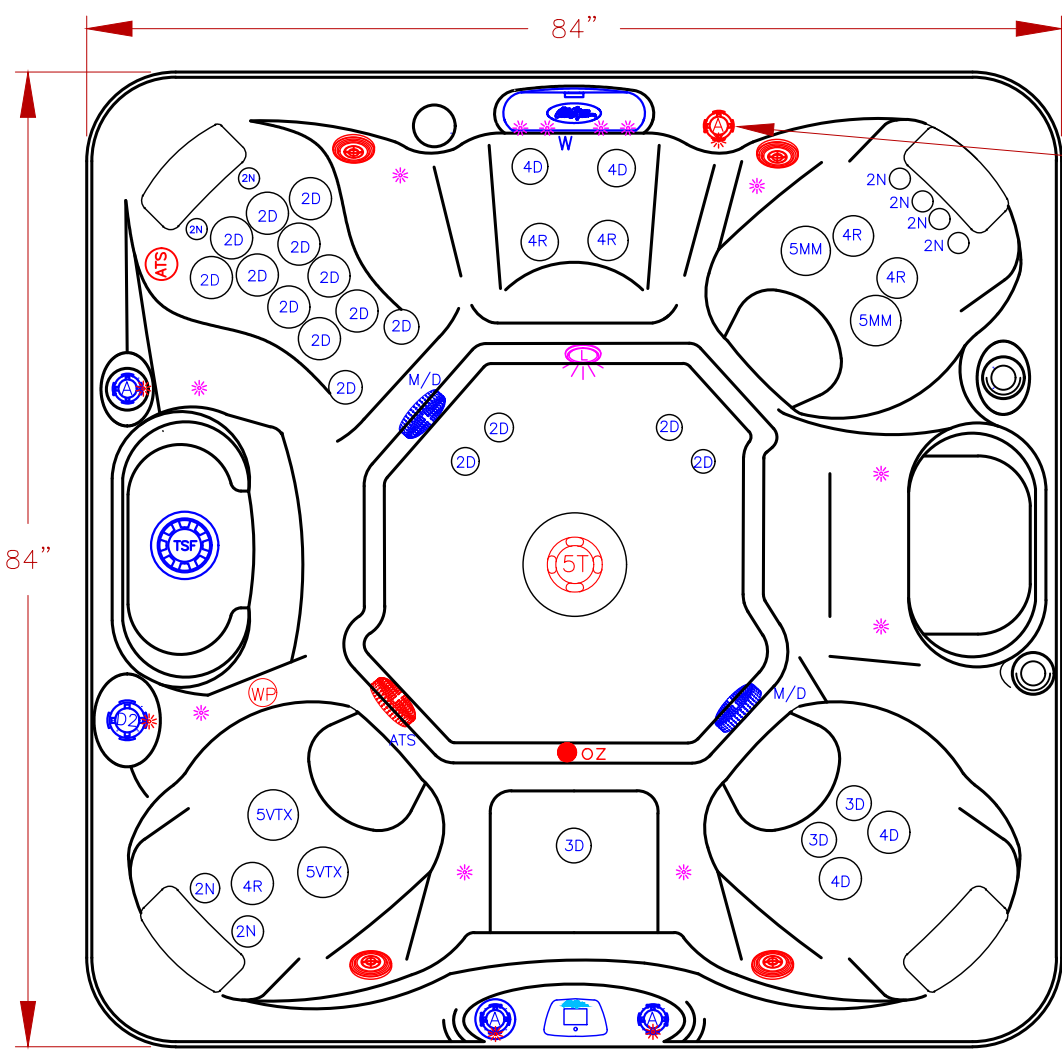

LINE	ESCAPE
MODEL	BAJA
NUM	EC-740B

Add Air Control when Tornado Jet is ordered

5"

INTERNAL USE ONLY

### 40 JETS LEGEND

QTY.	SYMB.	DESCRIPTION	PART#
8	2N	200 VELOCITY NECK 100%	PLUCS2441031S-CBL
16	2D	200 VELOCITY DIRECTIONAL	PLUCS2441001S-CBL
3	3D	300 VELOCITY DIRECTIONAL	PLUCS2442001SS-CBL
4	4D	400 VELOCITY DIRECTIONAL	PLUCS2443001SS-CBL
5	4R	400 VELOCITY ROTO	PLUCS2443021SS-CBL
2	5VTX	500 VELOCITY DOUBLE ROTO	PLUCS2444031SS-CBL
2	5MM	500 Velocity Massage 14 Port	PLUCS2444051S-CBL
1	D2	VELOCITY 2" WATER DIVERTER VALVE	PLU25058-202-400
3	A	VELOCITY AIR CONTROL VALVE	PLU25059-202-400
1	W	LED WATERFALL	
1	L	PERIMETER LED LIGHTING	
1	F	50 SQ. FT. TELEWEIR FILTER	
2	M/D	MAIN DRAIN	
4	P	Y-PILLOWS	
1	CONTROL	CAL SPAS TOUCH 1	
1	OZ	PURE SILK™ OZONATOR WITH MAZZIE INJECTOR AND MIXING CHAMBER	
1	5T	DOMED JET WITH VALVE (1 JET)	

**SPECIFICATIONS**  
 DIMENSIONS (IN) 84"x84"x40-1/2"  
 DIMENSIONS (CM) 213x213x100  
 WATER CAP. 425 GAL [1609 L]  
 APP. WEIGHT 800 LBS [363 Kg]

TITLE  
 2021 SPA LINE  
 ESCAPE SPAS  
 EC-740B

DWG NO. \_\_\_\_\_ DWG BY M ORTEGA