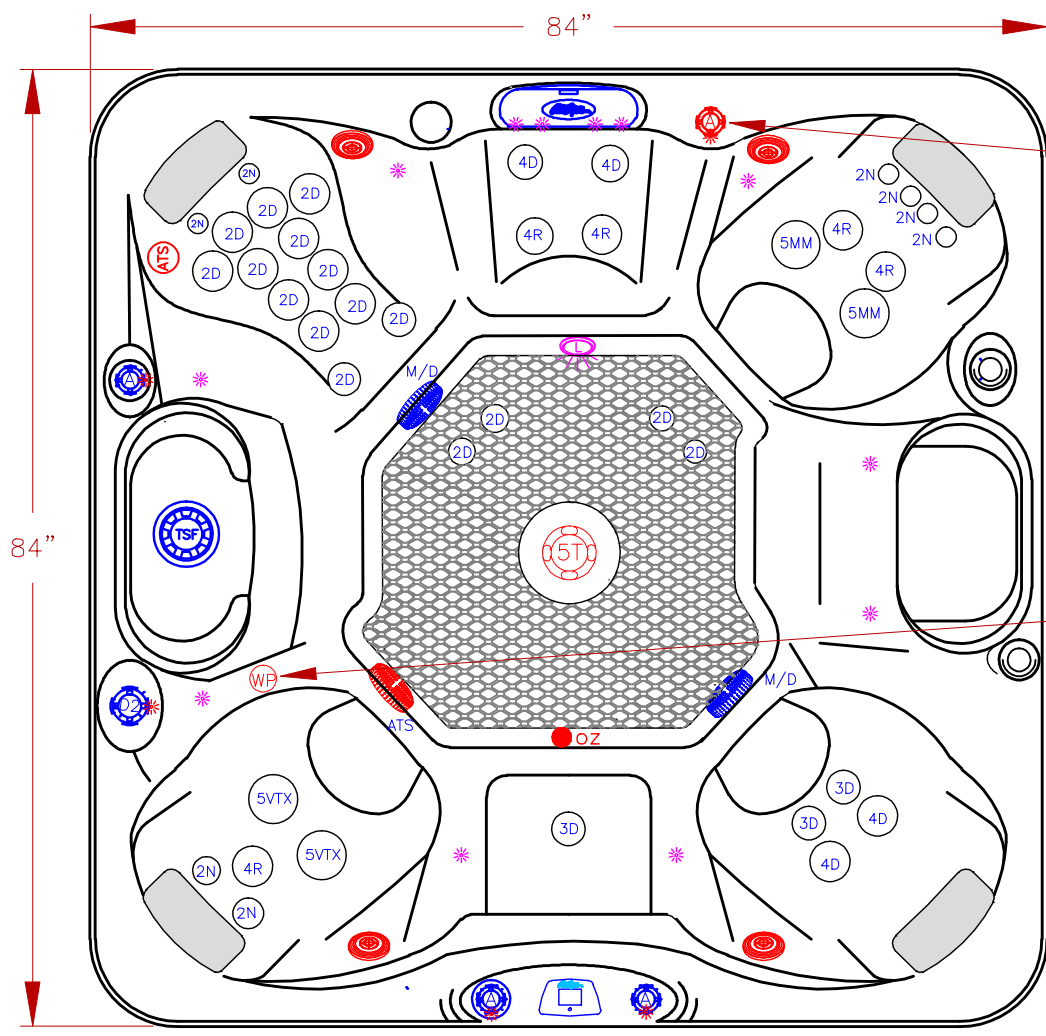

LINE	ESCAPE
MODEL	TROPICAL
NUM	EC-740B

Add Air Control when Tornado Jet is ordered

WHIRLPOOL JET CANNOT BE COMBINED WITH TORNADO JET

2020  
EC-740B

OPTIONS		
SYMB.	DESCRIPTION	OPT#
	BEAM-LITE™ 4X CABINET CORNERS LED LIGHTING JET, CASCADE PILLOW, VALVE LED LIGHTING	OPT20-967B4 OPT20-JPV850
	DOME JET OPTION *CANNOT BE COMBINED WITH WHIRLPOOL JET	OPT20-336
RF	CAL CONNECT RF MODULE	OPT20-168RF
	ADJUSTABLE THERAPY SYSTEM	OPT20-109
	24/7 FILTRATION SYSTEM	OPT20-112C
	TWIN PURE SILK™ SYSTEM	OPT20-102D
	FREEDOM SOUND, BLUETOOTH, SUBWOOFER W/4-3" SPEAKERS	OPT20-FS43
	PURE SILK OZONATOR	OPT20-102C
	WHIRLPOOL JET OPTION *CANNOT BE COMBINED WITH DOME JET	OPT20-337
CONTROL	CAL SPA TOUCH2 FULL COLOR 4" LCD DISPLAY	OPT20-169-T2
CONTROL	CAL SPA TOUCH3 FULL COLOR 5" LCD DISPLAY	OPT20-169-T3
-	CAL SALT™ SALT SYSTEM	OPT20-113B
	HYBRID SYSTEM + PURE UV+CURE OZONE	OPT20-193H
X	X-PACKAGE: CAL SPA TOUCH2, ELITE CABINETS, 4 BEAM-LITE CORNERS	VP20-ES1

QTY.	SYMB.	DESCRIPTION	PART NUMBER
8	2N	200 Velocity Neck 100%	PLU29920-612-400
16	2D	200 Velocity Directional	PLU29920-012-400
3	3D	300 Velocity Directional	PLU29930-112-400
4	4D	400 Velocity Directional	PLU29940-112-400
5	4R	400 Velocity Roto	PLU29940-122-400
2	5VTX	500 Velocity VTX	PLU29950-011-400
2	5MM	500 Velocity Massage 14 Port	PLU29950-071-400
1	CWF	Curved Cascade LED Waterfall	
1	L	Perimeter LED Lighting	
1	D2	Velocity 2" Water Diverter Valve	PLU25058-202-400
3	A	Velocity Air Control Valve	PLU25059-202-400
1	F	50 Sq. Ft. Filter Teleweir	
2	M/D	Main Drain	
4	P	Y-Pillows	
1	Control	Cal Spas Touch 1	

SCALE: N/A

SPECIFICATIONS		
DIMENSIONS (IN) 84"x84"x40.5"		
DIMENSIONS (CM) 213X213X100		
WATER CAP. 425GAL/1609L		
APP. WEIGHT 800 LBS [363 Kg]		
TITLE 2020 SPA LINE ESCAPE SPAS EC-740B		
DWG NO.	DWG BY J. ORNELAS	
DATE 12/20/19	REVISED	