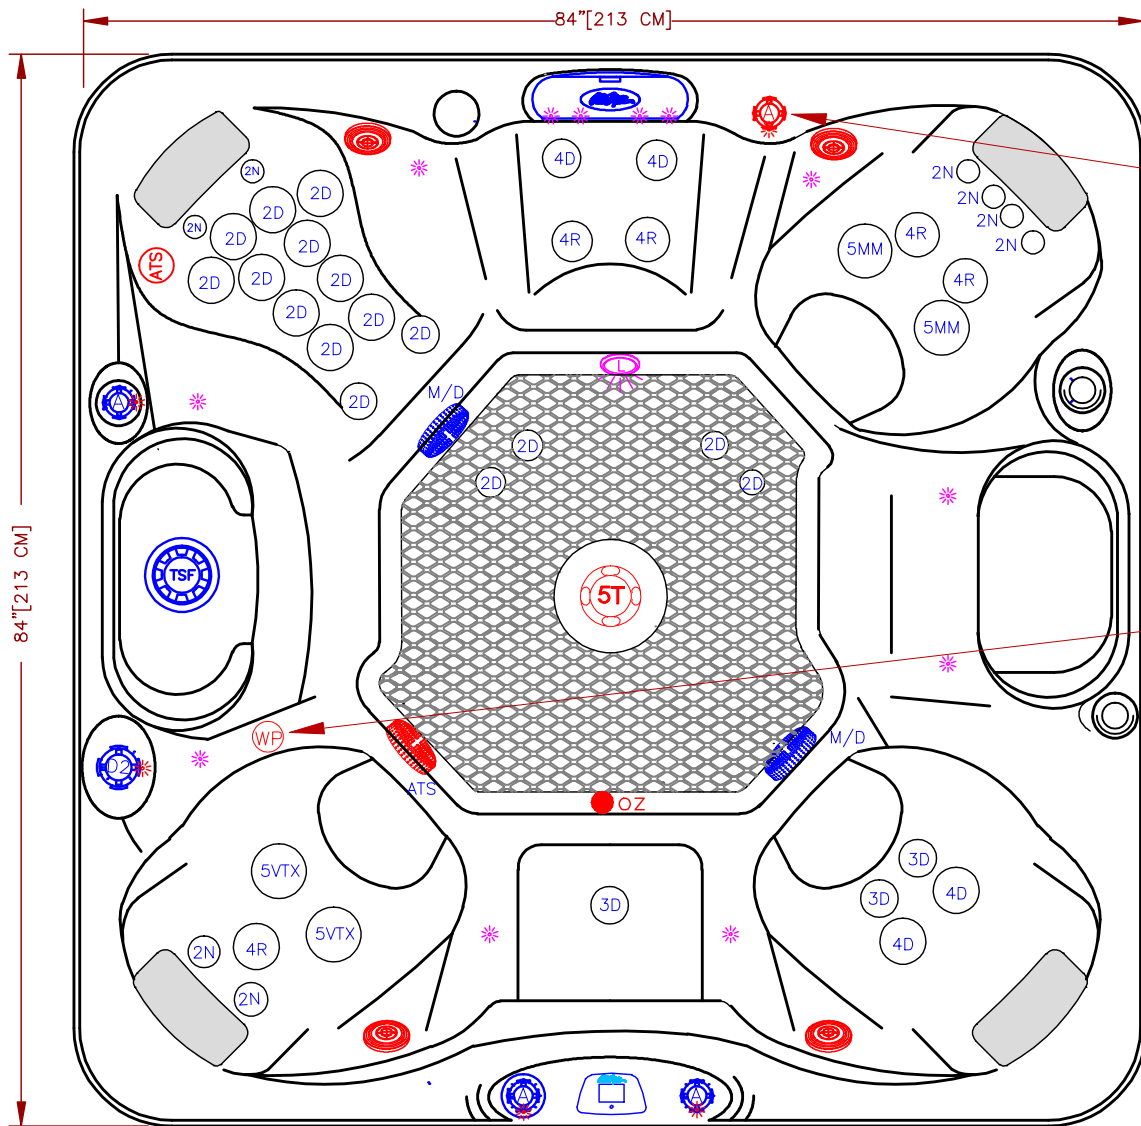

LINE	ESCAPE
MODEL	TROPICAL
NUM	EC-740B

Add Air Control when Tornado Jet is ordered

WHIRLPOOL JET CANNOT BE COMBINED WITH TORNADO JET

**2020
EC-740B**

OPTIONS

QTY.	SYMB.	DESCRIPTION	PART NUMBER
8	2N	200 Velocity Neck 100%	PLU29920-612-400
16	2D	200 Velocity Directional	PLU29920-012-400
3	3D	300 Velocity Directional	PLU29930-112-400
4	4D	400 Velocity Directional	PLU29940-112-400
5	4R	400 Velocity Roto	PLU29940-122-400
2	5VTX	500 Velocity VTX	PLU29950-011-400
2	5MM	500 Velocity Massage 14 Port	PLU29950-071-400
1	CWF	Curved Cascade LED Waterfall	
1	L	Perimeter LED Lighting	
1	D2	Velocity 2" Water Diverter Valve	PLU25058-202-400
3	A	Velocity Air Control Valve	PLU25059-202-400
1	F	50 Sq. Ft. Filter Teleweir	
2	M/D	Main Drain	
4	P	Y-Pillows	
1	Control	Cal Spas Touch 1	

	C-LITE 2X FRONT CABINET CORNERS	OPT19-966L2
WP	WHIRLPOOL JET (cannot be combined with OPT19-336)	OPT19-337
	Pure Silk Ozonator	OPT19-102C
ATS	Adjustable Therapy System	OPT19-109
WI-FI	Cal Spas Wi-Fi Module	OPT19-WI-FI-BW
	Freedom Sound Bluetooth Subwoofer W/4-3" Speakers	OPT19-FS43
	TORNADO JET (cannot be combined with OPT19-337)	OPT19-336
-	Salt System	OPT19-113B
	LED Valves	OPT19-JPV850
	24/7 Filtration System	OPT19-112C

SCALE: N/A

SPECIFICATIONS
DIMENSIONS (IN) 84"x84"x40.5"
DIMENSIONS (CM) 213X213X100
WATER CAP. 425GAL/1609L
APP. WEIGHT 800 LBS [363 Kg]

TITLE
**2020 SPA LINE
ESCAPE SPAS
EC-740B**

DWG NO.	DWG BY J. ORNELAS
DATE 8/19/19	REVISED