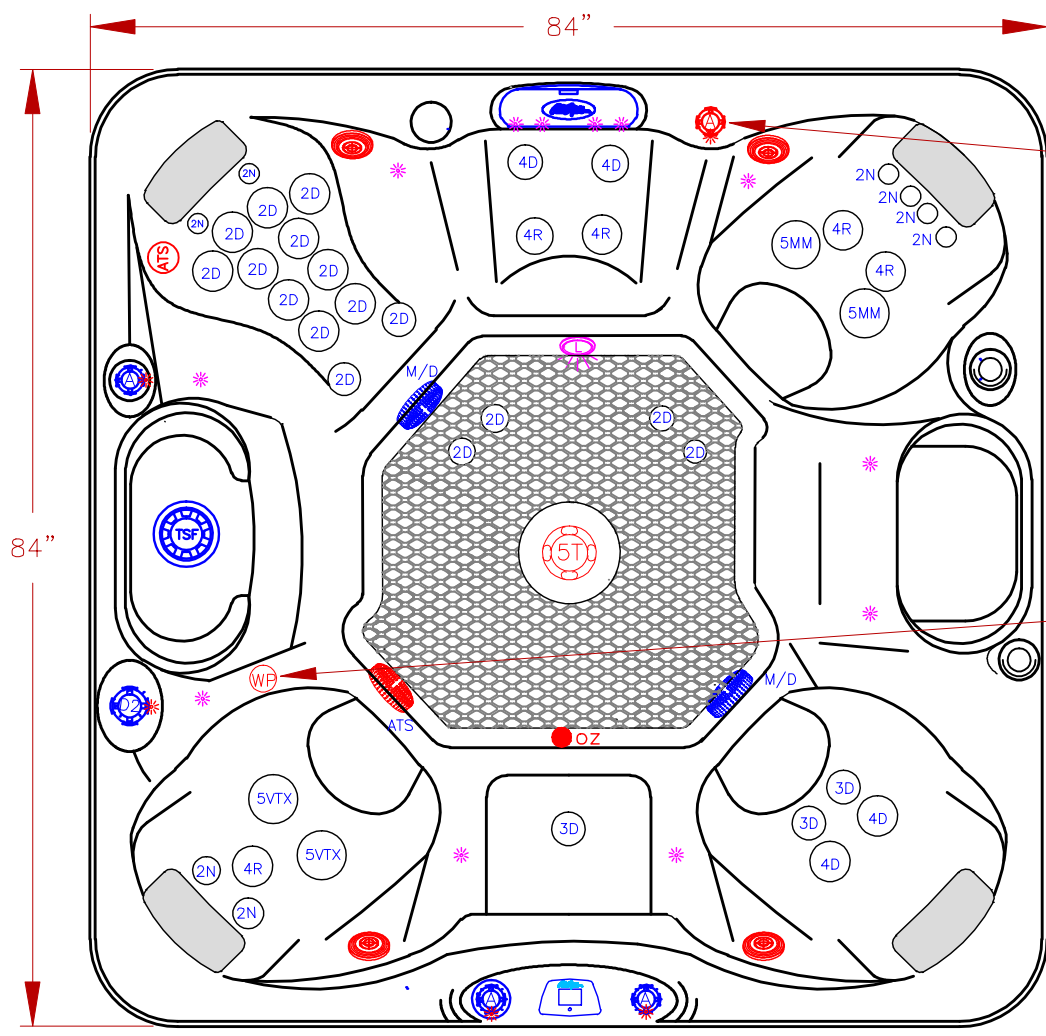

LINE	ESCAPE
MODEL	TROPICAL
NUM	EC-740BX

2020
EC-740B

OPTIONS		
SYMB.	DESCRIPTION	OPT#
	BEAM-LITE™ 4X CABINET CORNERS LED LIGHTING JET, CASCADE PILLOW, VALVE LED LIGHTING	OPT20-967B4 OPT20-JPV850
	DOME JET OPTION *CANNOT BE COMBINED WITH WHIRLPOOL JET	OPT20-336
RF	CAL CONNECT RF MODULE	OPT20-168RF
	ADJUSTABLE THERAPY SYSTEM	OPT20-109
	24/7 FILTRATION SYSTEM	OPT20-112C
	TWIN PURE SILK™ SYSTEM	OPT20-102D
	FREEDOM SOUND, BLUETOOTH, SUBWOOFER W/4-3" SPEAKERS	OPT20-FS43
	PURE SILK OZONATOR	OPT20-102C
	WHIRLPOOL JET OPTION *CANNOT BE COMBINED WITH DOME JET	OPT20-337
CONTROL	CAL SPA TOUCH3 FULL COLOR 5" LCD DISPLAY	OPT20-169-T3
-	CAL SALT™ SALT SYSTEM	OPT20-113B
	HYBRID SYSTEM + PURE UV+CURE OZONE	OPT20-193H
X	X-PACKAGE: CAL SPA TOUCH2, ELITE CABINETS, 4 BEAM-LITE CORNERS	VP20-ES1

QTY.	SYMB.	DESCRIPTION	PART NUMBER
8	2N	200 Velocity Neck 100%	PLU29920-612-400
16	2D	200 Velocity Directional	PLU29920-012-400
3	3D	300 Velocity Directional	PLU29930-112-400
4	4D	400 Velocity Directional	PLU29940-112-400
5	4R	400 Velocity Roto	PLU29940-122-400
2	5VTX	500 Velocity VTX	PLU29950-011-400
2	5MM	500 Velocity Massage 14 Port	PLU29950-071-400
1	CWF	Curved Cascade LED Waterfall	
1	L	Perimeter LED Lighting	
1	D2	Velocity 2" Water Diverter Valve	PLU25058-202-400
3	A	Velocity Air Control Valve	PLU25059-202-400
1	F	50 Sq. Ft. Filter Teleweir	
2	M/D	Main Drain	
4	P	Y-Pillows	
1	Control	Cal Spas Touch 2	

SCALE: N/A

SPECIFICATIONS		
DIMENSIONS (IN) 84"x84"x40.5"		
DIMENSIONS (CM) 213X213X100		
WATER CAP. 425GAL/1609L		
APP. WEIGHT 800 LBS [363 Kg]		
TITLE 2020 SPA LINE ESCAPE SPAS EC-740BX		
DWG NO.	DWG BY J. ORNELAS	
DATE 2/6/20	REVISED	