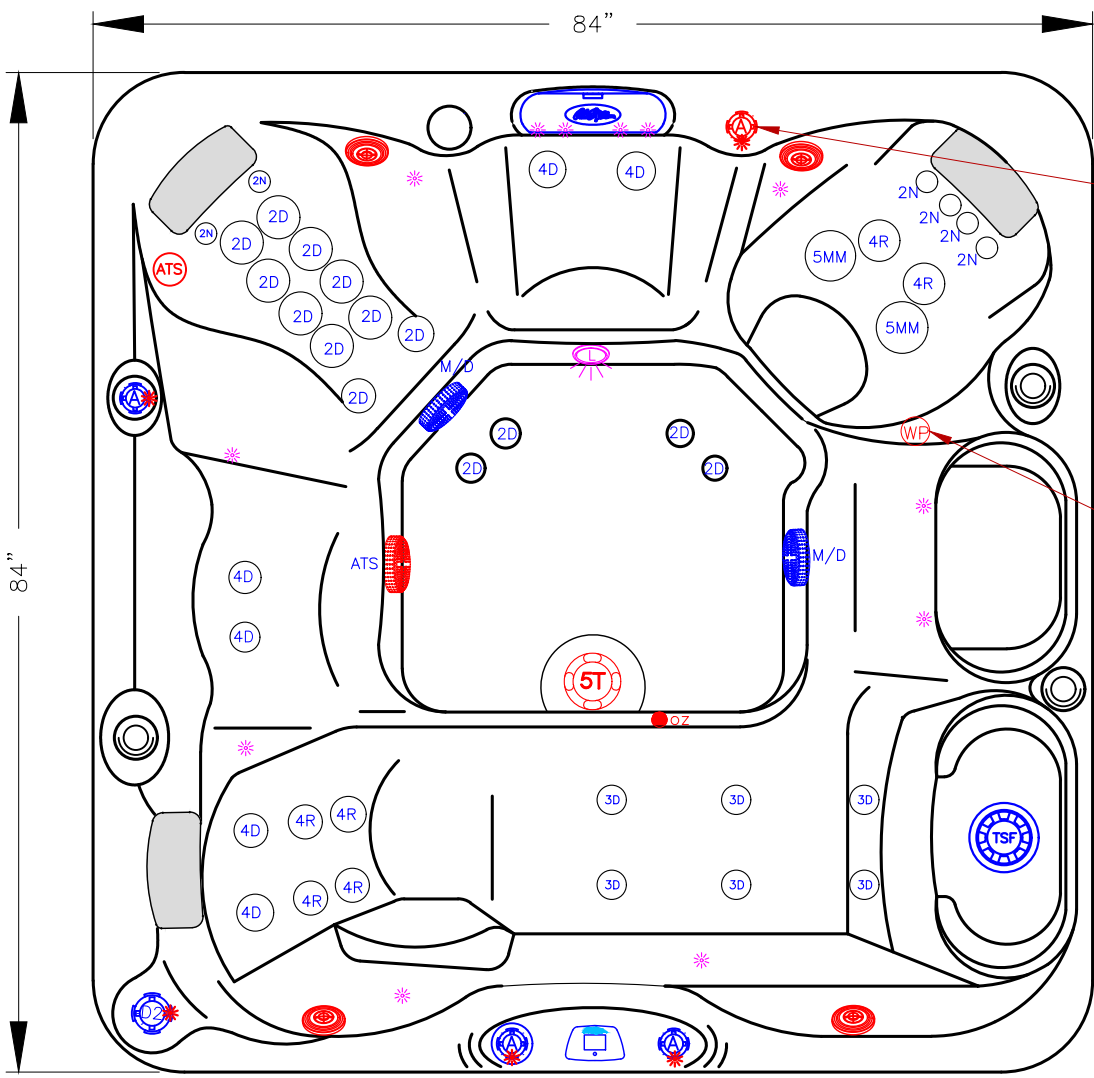

LINE	ESCAPE
MODEL	COSTA
NUM	EC-740LX

Add Air Control when Tornado Jet is ordered

WHIRLPOOL JET CANNOT BE COMBINED WITH TORNADO JET

40 JETS LEGEND

QTY.	SYMB.	DESCRIPTION	PART#
6	2N	200 VELOCITY NECK 100%	PLUCS2441031S-CBL
14	2D	200 VELOCITY DIRECTIONAL	PLUCS2441001S-CBL
6	3D	300 VELOCITY DIRECTIONAL	PLUCS2442001SS-CBL
6	4D	400 VELOCITY DIRECTIONAL	PLUCS2443001SS-CBL
6	4R	400 VELOCITY ROTO	PLUCS2443021SS-CBL
2	5MM	500 VELOCITY MASSAGE-14	PLUCS2444051S-CBL
1	D2	VELOCITY 2" WATER DIVERTER VALVE	PLUCS2444031SS-CBL
3	A	VELOCITY AIR CONTROL VALVE	PLU25059-202-400
1	W	LED WATERFALL	
1	L	PERIMETER LED LIGHTING	
1	F	50 SQ. FT. TELEWEIR FILTER	
2	M/D	MAIN DRAIN	
3	P	Y-PILLOWS	
1	CONTROL	CAL SPAS TOUCH 2	
1	OZ	PURE SILK™ OZONATOR WITH MAZZIE INJECTOR AND MIXING CHAMBER	
1	T	WHIRLPOOL JET WITH VALVE (1 JET)	

SPECIFICATIONS

DIMENSIONS (IN) 84"x84"x40-1/2"
 DIMENSIONS (CM) 236x236x100
 WATER CAP. 425 GAL [1609 L]
 APP. WEIGHT 800 LBS [363 Kg]

TITLE 2021 SPA LINE
 ESCAPE SPAS
 EC-740LX

DWG NO. DWG BY M ORTEGA

DATE 1/25/2021 REVISED B