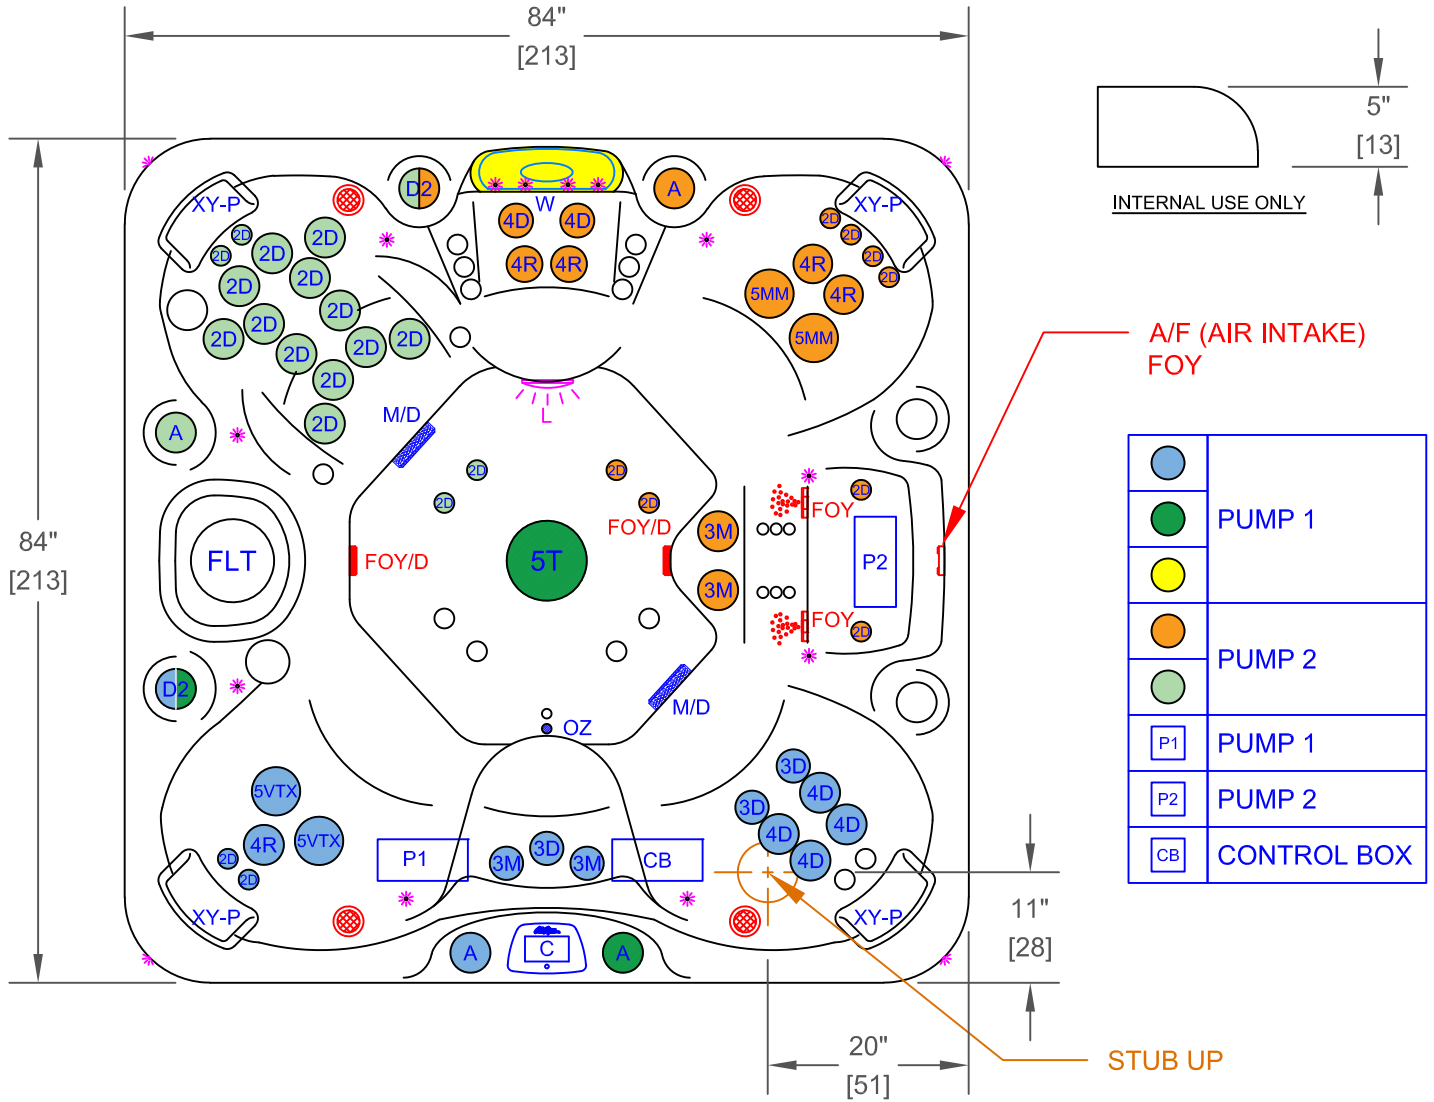

NOTES:
 1. DUE TO OUR CONTINUOUS IMPROVEMENT PROGRAM, ALL MODELS AND SPECIFICATIONS ARE SUBJECT TO CHANGE WITHOUT NOTICE.

EC-749BX - LEGEND

SYMB.	DESCRIPTION	PART NUMBER	QTY.
2D	2" CLUSTER STORM DIRECTIONAL VELOCITY	PLUCS2441009S-CDCL	26
3D	3" MINI STORM DIRECTIONAL VELOCITY	PLUCS2442009S-CDCL	3
3M	3" MINI STORM MESSAGE DIRECTIONAL VELOCITY	PLUCS2442059S-CDCL	4
4D	4" POLY STORM DIRECTIONAL VELOCITY	PLUCS2443009S-CDCL	6
4R	4" POLY STORM ROTO VELOCITY	PLUCS2443029S-CDCL	5
5VTX	5" POWER STORM TRI DIRECTIONAL VELOCITY	PLUCS2444019S-CDCL	2
5MM	5" POWER STORM MULTI MESSAGE VELOCITY	PLUCS2444059S-CDCL	2
5T	5" ADJUSTABLE WHIRLPOOL VELOCITY WITH VALVE	PLUCS2394009S-CDCL	1
D2	VELOCITY 2" WATER DIVERTER VALVE	PLUCS6053309-CDCL	2
A	VELOCITY AIR CONTROL VALVE	PLUCS6603709-CDCL	4
W	LED WATERFALL		1
FLT	50 SQ. FT. BIO-CLEAN FILTER WITH TELEWEIR	PLU510-9559-CDCL	1
M/D	MAIN DRAIN	PLU644-5219-CDCL V	1
XY-P	TEXTURED Y-PILLOW		2
C	CAL SPAS TOUCH 2		4
OZ	PURE SILK OZONATOR WITH MAZZIE INJECTOR AND MIXING CHAMBER		1
✱	BEAM-LITE 4X CABINET CORNER LED LIGHTING		
L	5" MULTI COLORED LED LIGHT		
✱	PERIMETER LED LIGHTING		

OPTIONS

SYMB.	DESCRIPTION	OPTION NUMBER
⊗	FREEDOM SOUND SYSTEM BLUETOOTH, POWERED SUBWOOFER AND 4X SPEAKERS	OPT23-FS43
-	THERMO-GUARD FULL FOAM	OPT23-900
⊗	CAL SPAS SALT SYSTEM	OPT23-113S
FOY	FOUNTAIN OF YOUTH	OPT23-FOY

PROPRIETARY AND CONFIDENTIAL THE INFORMATION CONTAINED IN THIS DRAWING IS THE SOLE PROPERTY OF CAL SPAS. ANY REPRODUCTION IN PART OR AS A WHOLE WITHOUT THE WRITTEN PERMISSION OF CAL SPAS IS PROHIBITED.		 CAL SPAS INC. 1462 EAST NINTH STREET, POMONA, CA 91766	
SPECIFICATIONS		TITLE	JET LAYOUT - STD
DIMENSION (in)	84"x84"x40-1/2"	LINE	ESCAPE X-SERIES
DIMENSION (cm)	213x213x100	MODEL	2023 SPA LINE BAJA
DRY WEIGHT	800 LBS [363 Kg]	NUM	EC-749BX
FILLED WEIGHT	4340 LBS [1969 Kg]	DWG NO.	CS001028
		REV	A
WATER CAP.	425 GAL [1609 L]	SCALE	NTS
			SHEET 1 OF 1