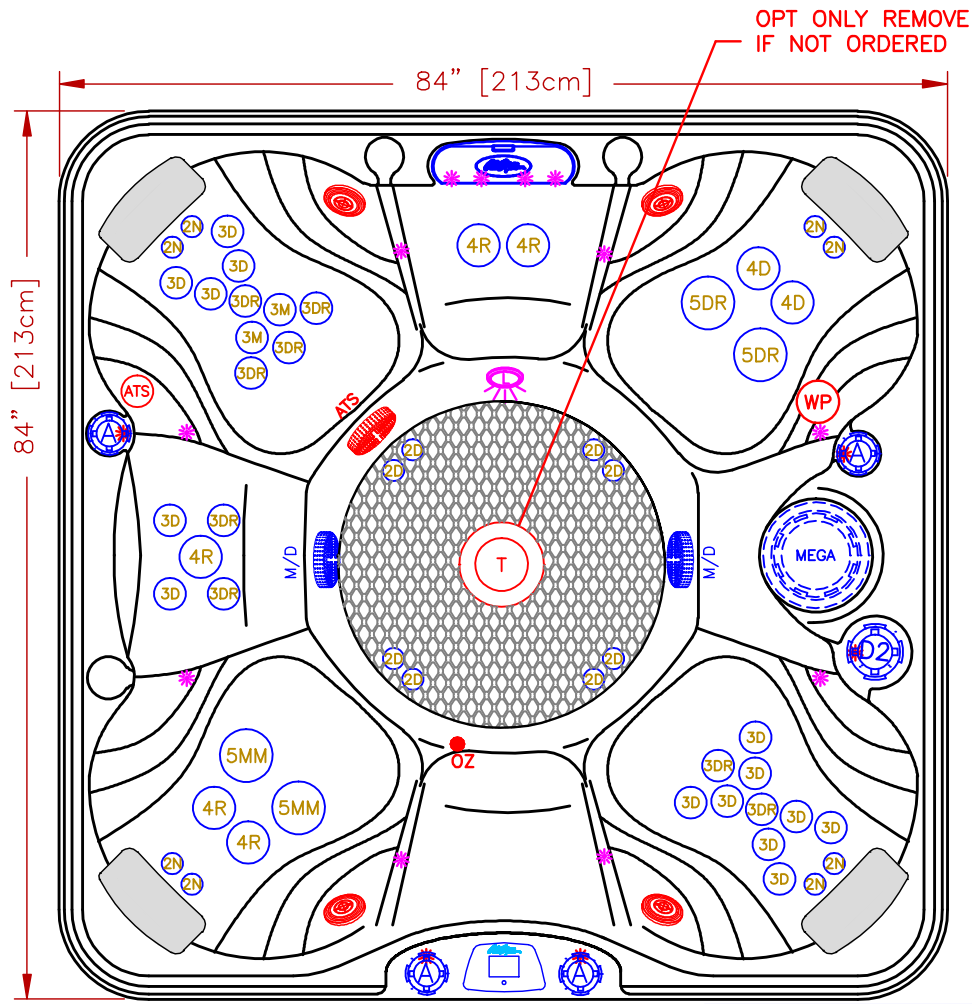

LINE	ESCAPE
MODEL	TROPICAL
NUM	EC-751B

OPTIONS		
SYMB.	DESCRIPTION	OPT#
	BEAM-LITE™ 4X CABINET CORNERS LED LIGHTING JET, CASCADE PILLLOW, VALVE LED LIGHTING	OPT20-967B4 OPT20-JPV850
	DOMES JET OPTION *CANNOT BE COMBINED WITH WHIRLPOOL JET	OPT20-336
	AQUATIC AIR THERAPY (THERAPY SEAT)	OPT20-10
	ADJUSTABLE THERAPY SYSTEM	OPT20-109
	24/7 FILTRATION SYSTEM	OPT20-112C
	TWIN PURE SILK™ SYSTEM	OPT20-102D
	FREEDOM SOUND, BLUETOOTH, SUBWOOFER W/4-3" SPEAKERS	OPT20-FS43
	PURE SILK OZONATOR	OPT20-102C
	WHIRLPOOL JET OPTION *CANNOT BE COMBINED WITH DOME JET	OPT20-337
CONTROL	CAL SPA TOUCH2 FULL COLOR 4" LCD DISPLAY	OPT20-169-T2
CONTROL	CAL SPA TOUCH3 FULL COLOR 5" LCD DISPLAY	OPT20-169-T3
RF	CAL CONNECT RF MODULE	OPT20-168RF
-	CAL SALT™ SALT SYSTEM	OPT20-113B
	HYBRID SYSTEM + PURE UV+CURE OZONE	OPT20-193H
X	X-PACKAGE: CAL SPA TOUCH2, ELITE CABINETS, 4 BEAM-LITE CORNERS	VP20-ES1

51 JETS LEGEND			
QTY.	SYMB.	DESCRIPTION	PART#
8	2N	200 VELOCITY NECK 100%	PLU29920-612-400
8	2D	200 VELOCITY DIRECTIONAL	PLU29920-012-400
14	3D	300 VELOCITY DIRECTIONAL	PLU29930-112-400
2	3M	300 VELOCITY MASSAGE	PLU29930-142-400
8	3DR	300 VELOCITY DOUBLE ROTO	PLU29930-191-400
2	4D	400 VELOCITY DIRECTIONAL	PLU29940-112-400
5	4R	400 VELOCITY ROTO	PLU29940-122-400
2	5MM	500 VELOCITY MASSAGE-14	PLU29950-071-400
2	5DR	500 VELOCITY DOUBLE ROTO	PLU29950-032-400
1	D2	VELOCITY 2" WATER DIVERTER VALVE	PLU25058-202-400
4	A	VELOCITY AIR CONTROL VALVE	PLU25059-202-400
1	CWF	CURVED CASCADE LED WATERFALL	
1	L	PERIMETER LED LIGHTING	
1	F	75 SQ. FT. MEGAWEIR FILTER	
2	M/D	MAIN DRAIN	
4	P	Y--PILLOWS	
1	CONTROL	CAL SPAS TOUCH 1	

SPECIFICATIONS	
DIMENSIONS (IN)	84"x84"x40-1/2"
DIMENSIONS (CM)	213x213x103
WATER CAP.	425/1609L
APP. WEIGHT	800/363Kg

TITLE
2020 SPA LINE
ESCAPE SERIES
EC-751B

DWG BY J. ORNELAS	DATE 12/20/19
REV DESCRIPTION	REV No.