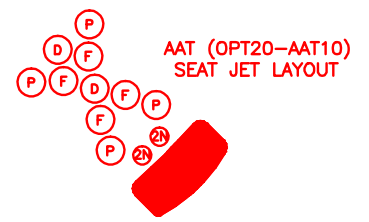

LINE	ESCAPE
MODEL	TROPICAL
NUM	EC-751B

OPTIONS		
SYMB.	DESCRIPTION	OPT#
	BEAM-LITE™ 4X CABINET CORNERS LED LIGHTING JET, CASCADE PILLLOW, VALVE LED LIGHTING	OPT20-967B4 OPT20-JPV850
	DOMES JET OPTION *CANNOT BE COMBINED WITH WHIRLPOOL JET	OPT20-336
	AQUATIC AIR THERAPY (THERAPY SEAT)	OPT20-10
	ADJUSTABLE THERAPY SYSTEM	OPT20-109
	24/7 FILTRATION SYSTEM	OPT20-112C
	TWIN PURE SILK™ SYSTEM	OPT20-102D
	FREEDOM SOUND, BLUETOOTH, SUBWOOFER W/4-3" SPEAKERS	OPT20-FS43
	PURE SILK OZONATOR	OPT20-102C
	WHIRLPOOL JET OPTION *CANNOT BE COMBINED WITH DOME JET	OPT20-337
CONTROL	CAL SPA TOUCH2 FULL COLOR 4" LCD DISPLAY	OPT20-169-T2
CONTROL	CAL SPA TOUCH3 FULL COLOR 5" LCD DISPLAY	OPT20-169-T3
RF	CAL CONNECT RF MODULE	OPT20-168RF
-	CAL SALT™ SALT SYSTEM	OPT20-113B
	HYBRID SYSTEM + PURE UV+CURE OZONE	OPT20-193H
X	X-PACKAGE: CAL SPA TOUCH2, ELITE CABINETS, 4 BEAM-LITE CORNERS	VP20-ES1

51 JETS LEGEND			
QTY.	SYMB.	DESCRIPTION	PART#
8	2N	200 VELOCITY NECK 100%	PLU29920-612-400
8	2D	200 VELOCITY DIRECTIONAL	PLU29920-012-400
14	3D	300 VELOCITY DIRECTIONAL	PLU29930-112-400
2	3M	300 VELOCITY MASSAGE	PLU29930-142-400
8	3DR	300 VELOCITY DOUBLE ROTO	PLU29930-191-400
2	4D	400 VELOCITY DIRECTIONAL	PLU29940-112-400
5	4R	400 VELOCITY ROTO	PLU29940-122-400
2	5MM	500 VELOCITY MASSAGE-14	PLU29950-071-400
2	5DR	500 VELOCITY DOUBLE ROTO	PLU29950-032-400
1	D2	VELOCITY 2" WATER DIVERTER VALVE	PLU25058-202-400
4	A	VELOCITY AIR CONTROL VALVE	PLU25059-202-400
1	CWF	CURVED CASCADE LED WATERFALL	
1	L	PERIMETER LED LIGHTING	
1	F	75 SQ. FT. MEGAWEIR FILTER	
2	M/D	MAIN DRAIN	
4	P	Y--PILLOWS	
1	CONTROL	CAL SPAS TOUCH 1	

SPECIFICATIONS	
DIMENSIONS (IN)	84"x84"x40-1/2"
DIMENSIONS (CM)	213x213x103
WATER CAP.	425/1609L
APP. WEIGHT	800/363Kg

TITLE
2020 SPA LINE
ESCAPE SERIES
EC-751B

DWG BY J. ORNELAS	DATE 12/20/19
REV DESCRIPTION	REV No.