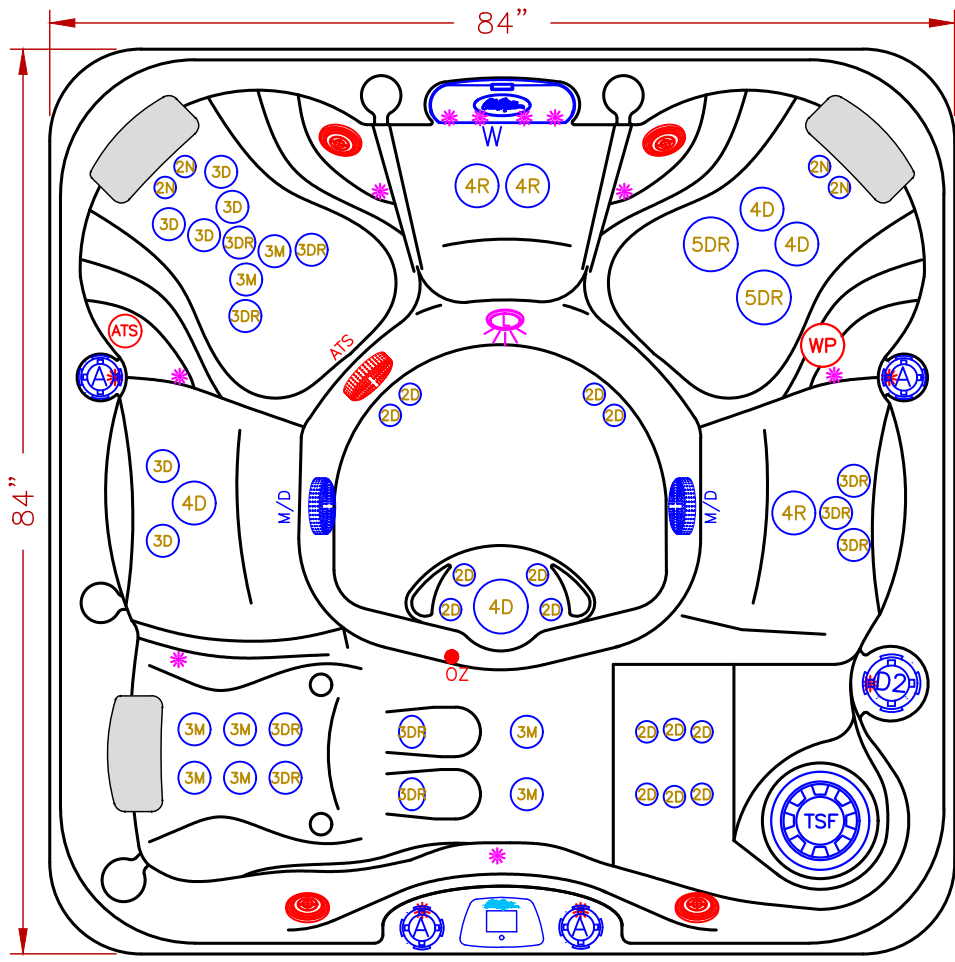

LINE	ESCAPE
MODEL	PACIFICA
NUM	EC-751L

51 JETS LEGEND			
QTY.	SYMB.	DESCRIPTION	PART#
4	2N	200 VELOCITY NECK 100%	PLUCS2441031S-CBL
14	2D	200 VELOCITY DIRECTIONAL	PLUCS2441001S-CBL
6	3D	300 VELOCITY DIRECTIONAL	PLUCS2442001SS-CBL
8	3M	300 VELOCITY MASSAGE	PLUCS2442051S-CBL
10	3DR	300 VELOCITY DOUBLE ROTO	PLUCS2442041S-CBL
4	4D	400 VELOCITY DIRECTIONAL	PLUCS2443001SS-CBL
3	4R	400 VELOCITY ROTO	PLUCS2443021SS-CBL
2	5DR	500 VELOCITY DOUBLE ROTO	PLUCS2444031SS-CBL
1	D2	VELOCITY 2" WATER DIVERTER VALVE	PLU25058-202-400
4	A	VELOCITY AIR CONTROL VALVE	PLU25059-202-400
1	W	LED WATERFALL	
1	L	PERIMETER LED LIGHTING	
1	F	50 SQ. FT. FILTER TELEWEIR	
2	M/D	MAIN DRAIN	
3	P	Y-PILLOWS	
1	CONTROL	CAL SPAS TOUCH 1	
1	4D	WHIRLPOOL JET WITH VALVE (1 JET)	

OPTIONS		
SYMB.	DESCRIPTION	OPT#
ⓐ	EXCLUSIVE ADJUSTABLE THERAPY SYSTEM™ PLUS (ATS PLUS)	OPT21-109
Ⓜ	ADDITIONAL 3RD PUMP 1 X 6 BHP	OPT21-138B-3P
Ⓢ	TWIN PURE SILK™ SYSTEM DUAL OZONATORS WITH MAZZIE INJECTORS AND MIXING CHAMBERS	OPT21-102DX-1
Ⓣ	24/7 FILTRATION SYSTEM	OPT21-112C
Ⓛ	FREEDOM™ SOUND SYSTEM BLUETOOTH, POWERED SUBWOOFER AND 4X SPEAKERS	OPT21-FS43
-	THERMO-GUARD FULL FOAM	OPT21-900

SPECIFICATIONS	
DIMENSIONS (IN)	84"x84"x40-1/2"
DIMENSIONS (CM)	213x213x103
WATER CAP.	425 GAL [1609 L]
APP. WEIGHT	800 LBS [363 Kg]

TITLE
**2021 SPA LINE
 ESCAPE SERIES
 EC-751L**

DWG BY **M ORTEGA** DATE **1/22/2021**