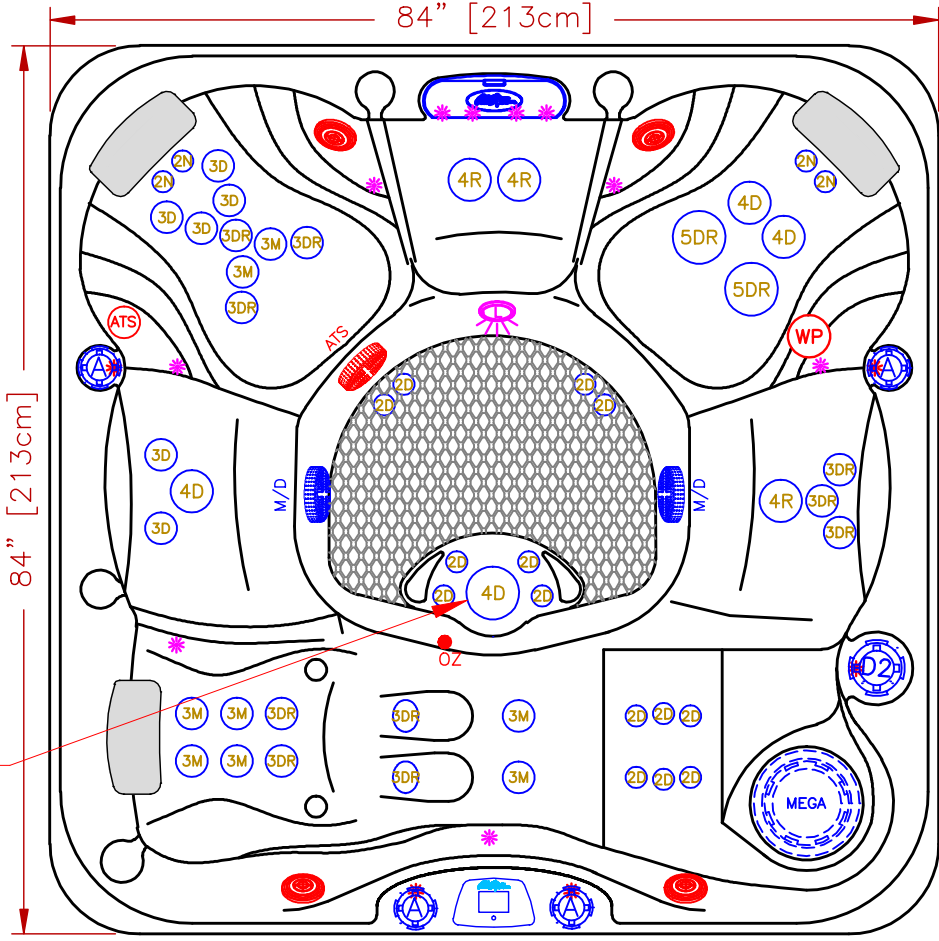

LINE	ESCAPE
MODEL	PACIFICA
NUM	EC-751L

REPLACE WITH 5T  
WHEN DOME JET OPTION  
IS ORDERED  
OPT20-336

OPTIONS		
SYMB.	DESCRIPTION	OPT#
	BEAM-LITE™ 4X CABINET CORNERS LED LIGHTING JET, CASCADE PILLOW, VALVE LED LIGHTING	OPT20-967B4 OPT20-JPV850
	DOME JET OPTION *CANNOT BE COMBINED WITH WHIRLPOOL JET	OPT20-336
AAT	AQUATIC AIR THERAPY (LOUNGER) AQUATIC AIR THERAPY (THERAPY SEAT)	OPT20-16 OPT20-10
ATS	ADJUSTABLE THERAPY SYSTEM	OPT20-109
	24/7 FILTRATION SYSTEM	OPT20-112C
	TWIN PURE SILK™ SYSTEM	OPT20-102D
	FREEDOM SOUND, BLUETOOTH, SUBWOOFER W/4-3" SPEAKERS	OPT20-FS43
	PURE SILK OZONATOR	OPT20-102C
	WHIRLPOOL JET OPTION *CANNOT BE COMBINED WITH DOME JET	OPT20-337
CONTROL	CAL SPA TOUCH2 FULL COLOR 4" LCD DISPLAY	OPT20-169-T2
CONTROL	CAL SPA TOUCH3 FULL COLOR 5" LCD DISPLAY	OPT20-169-T3
RF	CAL CONNECT RF MODULE	OPT20-168RF
-	CAL SALT™ SALT SYSTEM	OPT20-113B
	HYBRID SYSTEM + PURE UV+CURE OZONE	OPT20-193H
X	X-PACKAGE: CAL SPA TOUCH2, ELITE CABINETS, 4 BEAM-LITE CORNERS	VP20-ES1

51 JETS LEGEND			
QTY.	SYMB.	DESCRIPTION	PART#
4	2N	200 VELOCITY NECK 100%	PLU29920-612-400
14	2D	200 VELOCITY DIRECTIONAL	PLU29920-012-400
6	3D	300 VELOCITY DIRECTIONAL	PLU29930-112-400
8	3M	300 VELOCITY MASSAGE	PLU29930-142-400
10	3DR	300 VELOCITY DOUBLE ROTO	PLU29930-191-400
4	4D	400 VELOCITY DIRECTIONAL	PLU29940-112-400
3	4R	400 VELOCITY ROTO	PLU29940-122-400
2	5DR	500 VELOCITY DOUBLE ROTO	PLU29950-032-400
1	D2	VELOCITY 2" WATER DIVERTER VALVE	PLU25058-202-400
4	A	VELOCITY AIR CONTROL VALVE	PLU25059-202-400
1	CWF	CURVED CASCADE LED WATERFALL	
1	L	PERIMETER LED LIGHTING	
1	F	75 SQ. FT. MEGAWAIR FILTER	
2	M/D	MAIN DRAIN	
3	P	Y-PILLOWS	
1	CONTROL	CAL SPAS TOUCH 1	

<b>SPECIFICATIONS</b> DIMENSIONS (IN) 84"x84"x40-1/2" DIMENSIONS (CM) 213x213x103 WATER CAP. 425/1609L APP. WEIGHT 800/363Kg		
TITLE 2020 SPA LINE ESCAPE SERIES EC-751L		
DWG BY J.ORNELAS		DATE 1/28/20
REV DESCRIPTION		REV No.