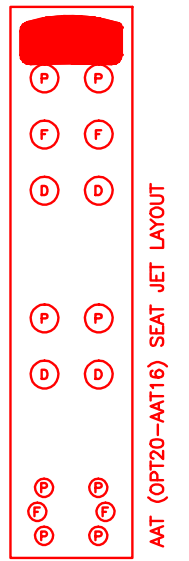

LINE	ESCAPE
MODEL	PACIFICA
NUM	EC-751L

REPLACE WITH 5T  
WHEN DOME JET OPTION  
IS ORDERED  
OPT20-336

OPTIONS		
SYMB.	DESCRIPTION	OPT#
	BEAM-LITE™ 4X CABINET CORNERS LED LIGHTING JET, CASCADE PILLOW, VALVE LED LIGHTING	OPT20-967B4 OPT20-JPV850
	DOME JET OPTION *CANNOT BE COMBINED WITH WHIRLPOOL JET	OPT20-336
AAT	AQUATIC AIR THERAPY (LOUNGER) AQUATIC AIR THERAPY (THERAPY SEAT)	OPT20-16 OPT20-10
ATS	ADJUSTABLE THERAPY SYSTEM	OPT20-109
	24/7 FILTRATION SYSTEM	OPT20-112C
	TWIN PURE SILK™ SYSTEM	OPT20-102D
	FREEDOM SOUND, BLUETOOTH, SUBWOOFER W/4-3" SPEAKERS	OPT20-FS43
	PURE SILK OZONATOR	OPT20-102C
	WHIRLPOOL JET OPTION *CANNOT BE COMBINED WITH DOME JET	OPT20-337
CONTROL	CAL SPA TOUCH2 FULL COLOR 4" LCD DISPLAY	OPT20-169-T2
CONTROL	CAL SPA TOUCH3 FULL COLOR 5" LCD DISPLAY	OPT20-169-T3
RF	CAL CONNECT RF MODULE	OPT20-168RF
-	CAL SALT™ SALT SYSTEM	OPT20-113B
	HYBRID SYSTEM + PURE UV+CURE OZONE	OPT20-193H
X	X-PACKAGE: CAL SPA TOUCH2, ELITE CABINETS, 4 BEAM-LITE CORNERS	VP20-ES1

51 JETS LEGEND			
QTY.	SYMB.	DESCRIPTION	PART#
4	2N	200 VELOCITY NECK 100%	PLU29920-612-400
14	2D	200 VELOCITY DIRECTIONAL	PLU29920-012-400
6	3D	300 VELOCITY DIRECTIONAL	PLU29930-112-400
8	3M	300 VELOCITY MASSAGE	PLU29930-142-400
10	3DR	300 VELOCITY DOUBLE ROTO	PLU29930-191-400
4	4D	400 VELOCITY DIRECTIONAL	PLU29940-112-400
3	4R	400 VELOCITY ROTO	PLU29940-122-400
2	5DR	500 VELOCITY DOUBLE ROTO	PLU29950-032-400
1	D2	VELOCITY 2" WATER DIVERTER VALVE	PLU25058-202-400
4	A	VELOCITY AIR CONTROL VALVE	PLU25059-202-400
1	CWF	CURVED CASCADE LED WATERFALL	
1	L	PERIMETER LED LIGHTING	
1	F	75 SQ. FT. MEGAWAIR FILTER	
2	M/D	MAIN DRAIN	
3	P	Y-PILLOWS	
1	CONTROL	CAL SPAS TOUCH 1	

<b>SPECIFICATIONS</b> DIMENSIONS (IN) 84"x84"x40-1/2" DIMENSIONS (CM) 213x213x103 WATER CAP. 425/1609L APP. WEIGHT 800/363Kg		
TITLE 2020 SPA LINE ESCAPE SERIES EC-751L		
DWG BY J.ORNELAS		DATE 1/28/20
REV DESCRIPTION		REV No.