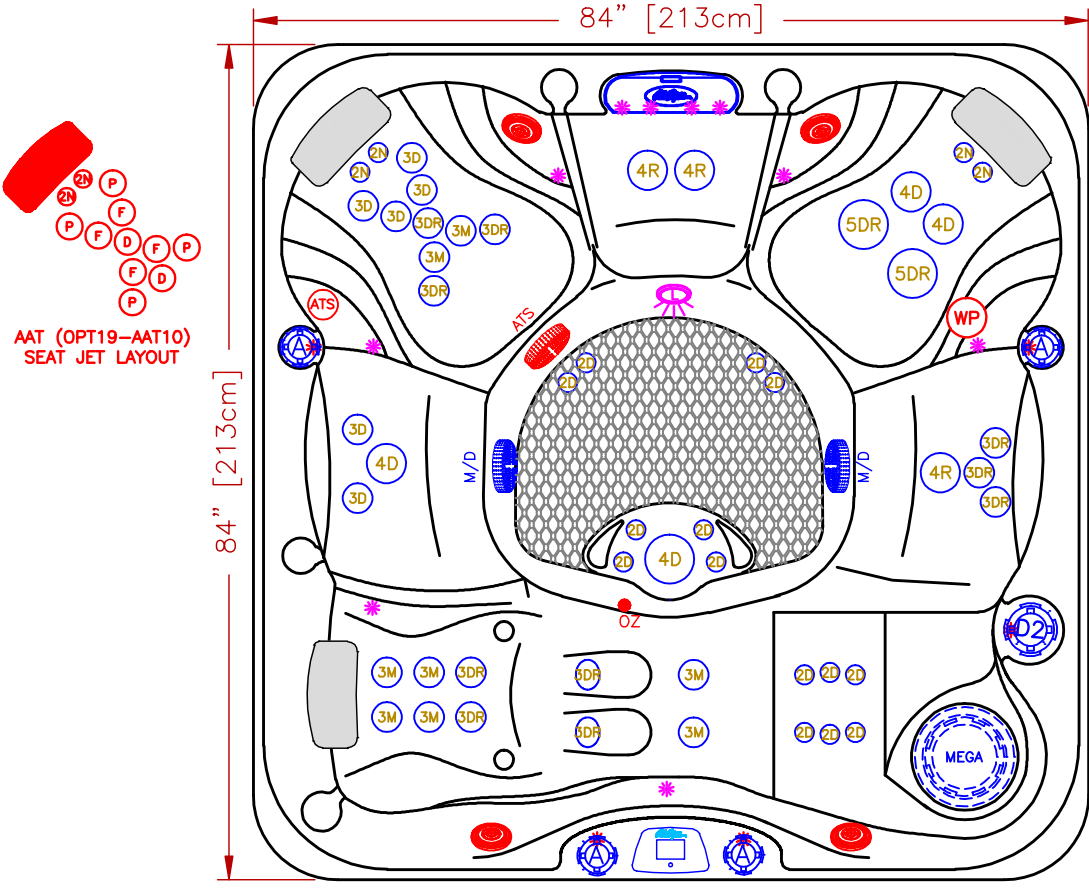

LINE	ESCAPE
MODEL	PACIFICA
NUM	EC-751L

51 JETS LEGEND			
QTY.	SYMB.	DESCRIPTION	PART#
4	2N	200 VELOCITY NECK 100%	PLU29920-612-400
14	2D	200 VELOCITY DIRECTIONAL	PLU29920-012-400
6	3D	300 VELOCITY DIRECTIONAL	PLU29930-112-400
8	3M	300 VELOCITY MASSAGE	PLU29930-142-400
10	3DR	300 VELOCITY DOUBLE ROTO	PLU29930-191-400
4	4D	400 VELOCITY DIRECTIONAL	PLU29940-112-400
3	4R	400 VELOCITY ROTO	PLU29940-122-400
2	5DR	500 VELOCITY DOUBLE ROTO	PLU29950-032-400
1	D2	VELOCITY 2" WATER DIVERTER VALVE	PLU25058-202-400
4	A	VELOCITY AIR CONTROL VALVE	PLU25059-202-400
1	CWF	CURVED CASCADE LED WATERFALL	
1	L	PERIMETER LED LIGHTING	
1	F	75 SQ. FT. MEGAWEIR FILTER	
2	M/D	MAIN DRAIN	
3	P	Y-PILLOWS	
1	CONTROL	CAL SPAS TOUCH 1	

OPTIONS		
SYMB.	DESCRIPTION	OPT#
	C-LITE 2X FRONT CABINET CORNERS JET, CASCADE PILLOW, VALVE LED LIGHTING	OPT19-966L2 OPT19-JPV850
	DOME JET OPTION *CANNOT BE COMBINED WITH WHIRLPOOL JET	OPT19-336
AAT	AQUATIC AIR THERAPY (LOUNGER) AQUATIC AIR THERAPY (THERAPY SEAT)	OPT19-16 OPT19-10
ATS	ADJUSTABLE THERAPY SYSTEM	OPT19-109
	24/7 FILTRATION SYSTEM	OPT19-112C
WI-FI	CAL SPAS WI-FI MODULE	OPT19-WI-FI-BW
	FREEDOM SOUND, BLUETOOTH, SUBWOOFER W/4-3" SPEAKERS	OPT19-FS43
	PURE SILK OZONATOR	OPT19-102C
	WHIRLPOOL JET OPTION *CANNOT BE COMBINED WITH DOME JET	OPT19-337

SPECIFICATIONS DIMENSIONS (IN) 84"x84"x40-1/2" DIMENSIONS (CM) 213x213x103 WATER CAP. 425/1609L APP. WEIGHT 800/363Kg		
TITLE 2019 SPA LINE ESCAPE SERIES EC-751L		
DWG BY J.ORNELAS		DATE 12/05/18
REV DESCRIPTION		REV No.