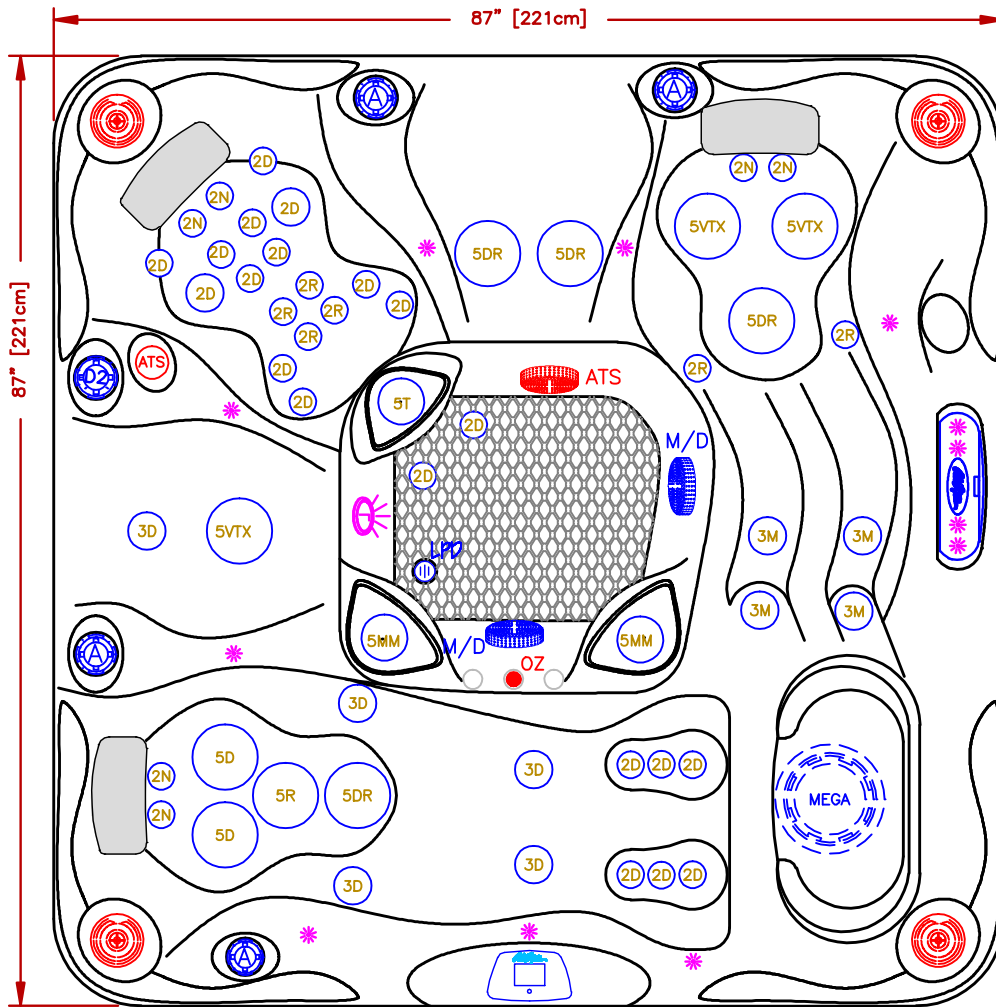

LINE	ESCAPE
MODEL	MALIBU
NUM	EC-754DL

54 JETS LEGEND			
QTY.	SYMB.	DESCRIPTION	PART#
6	2N	200 VELOCITY NECK 100%	PLU29920-612-400
20	2D	200 VELOCITY DIRECTIONAL	PLU29920-012-400
6	2R	200 VELOCITY ROTO	PLU29920-022-400
5	3D	300 VELOCITY DIRECTIONAL	PLU29930-112-400
4	3M	300 VELOCITY MASSAGE	PLU29930-142-400
2	5D	500 VELOCITY DIRECTIONAL	PLU29950-012-400
1	5R	500 VELOCITY ROTO	PLU29950-081-400
4	5DR	500 VELOCITY DOUBLE ROTO	PLU29950-032-400
3	5VTX	500 VELOCITY VTX	PLU29950-011-400
2	5MM	500 VELOCITY MASSAGE-14 PORT	PLU29950-071-400
1	5T	500 VELOCITY TORNADO/WHIRLPOOL	PLU29950-501-400
1	D2	VELOCITY 2" WATER DIVERTER VALVE	PLU25058-202-400
4	A	VELOCITY AIR CONTROL VALVE	PLU25059-202-400
1	CWF	CURVED CASCADE LED WATERFALL	
1	L	PERIMETER LED LIGHTING	
1	F	75 SQ. FT. MEGAWHIRL FILTER	
2	M/D	MAIN DRAIN	
3	P	Y-PILLOWS	
1	CONTROL	CAL SPAS TOUCH 1	

OPTIONS		
SYMB.	DESCRIPTION	OPT#
	C-LITE 2X FRONT CABINET CORNERS JET, CASCADE PILLOW, VALVE LED LIGHTING	OPT19-966L2 OPT19-JPV850
AAT	AQUATIC AIR THERAPY (LOUNGER)	OPT19-AAT16
ATS	ADJUSTABLE THERAPY SYSTEM	OPT19-109
	24/7 FILTRATION SYSTEM	OPT19-112C
WI-FI	CAL SPAS WI-FI MODULE	OPT19-WI-FI-BW
	FREEDOM SOUND, BLUETOOTH, SUBWOOFER W/4-3" SPEAKERS	OPT19-FS43
	PURE SILK OZONATOR	OPT19-102C

SPECIFICATIONS DIMENSIONS (IN) 87"X87"X39.5" DIMENSIONS (CM) 221X221X100 WATER CAP. 425GAL/1703L APP. WEIGHT 850LBS/428KG		
TITLE 2019 SPA LINE ESCAPE SPAS EC-754DL		
DWG BY J.ORNELAS		DATE 12/05/18
REV DESCRIPTION		REV No.

NOTE: DUE TO OUR CONTINUOUS IMPROVEMENT PROGRAM, ALL MODELS AND SPECIFICATIONS ARE SUBJECT TO CHANGE WITHOUT NOTICE.

SCALE: