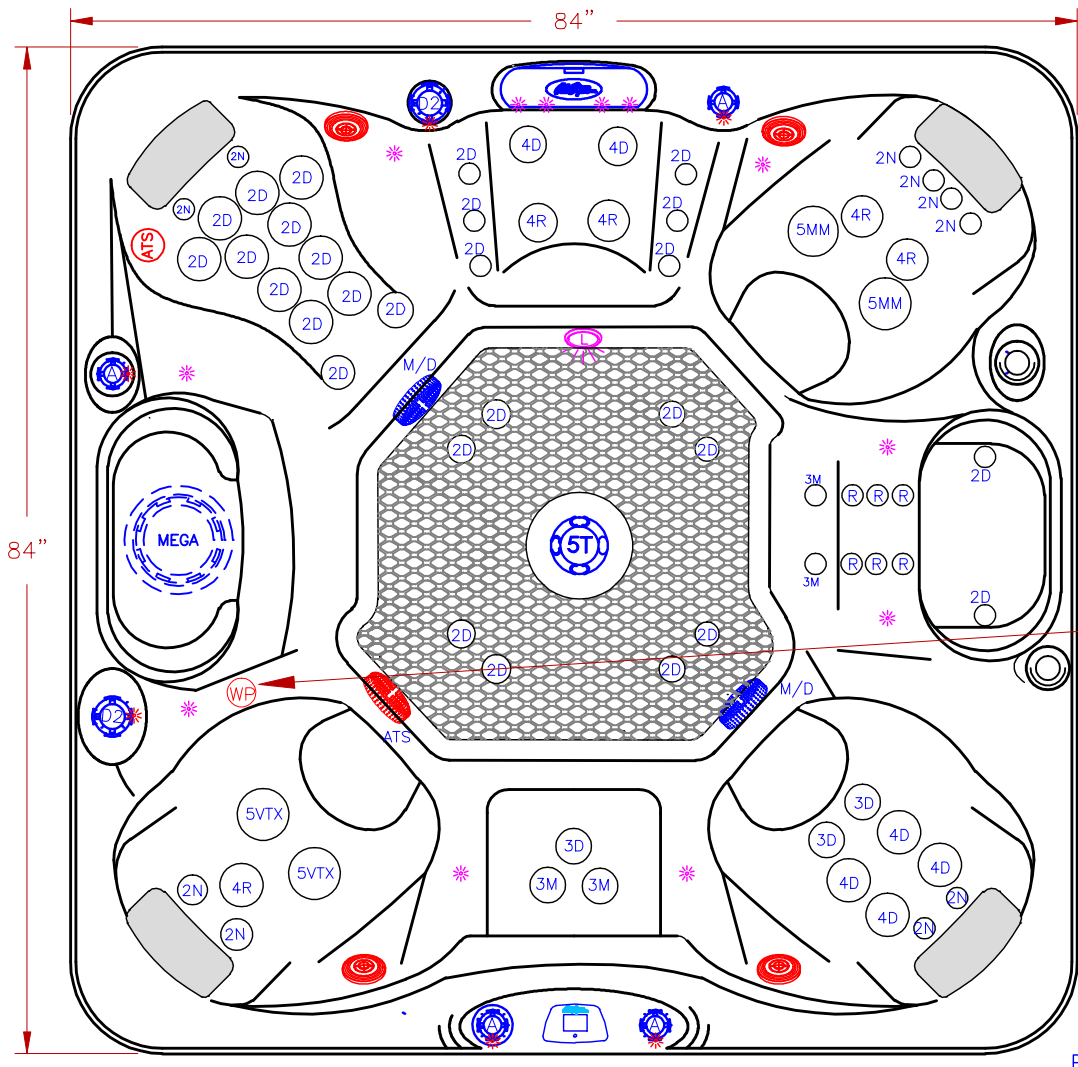

LINE	ESCAPE
MODEL	TROPICAL
NUM	EC-767B

WHIRLPOOL JET CANNOT BE COMBINED WITH TORNADO JET

2020
EC-767B

QTY.	SYMB.	DESCRIPTION	PART NUMBER
6	R	Rain Jet	PLU23028-292-000
10	2N	200 Velocity Neck 100%	PLU29920-612-400
28	2D	200 Velocity Directional	PLU29920-012-400
3	3D	300 Velocity Directional	PLU29930-112-400
4	3M	300 Velocity Massage	PLU29930-142-400
6	4D	400 Velocity Directional	PLU29940-112-400
5	4R	400 Velocity Roto	PLU29940-122-400
2	5VTX	500 Velocity VTX	PLU29950-011-400
2	5MM	500 Velocity Massage 14 Port	PLU29950-071-400
1	5T	500 Velocity Tornado Jet	PLU29950-501-400
1	CFW	Curved Cascade LED Waterfall	
1	L	Perimeter LED Lighting	
2	D2	Velocity 2" Water Diverter Valve	PLU25058-202-400
4	A	Velocity Air Control Valve	PLU25059-202-400
1	F	75 Sq. Ft. Filter Megaweir	
2	M/D	Main Drain	
4	P	Y-Pillows	
1	Control	Cal Spas Touch 1	

OPTIONS		
SYMB.	DESCRIPTION	OPT#
	BEAM-LITE™ 4X CABINET CORNERS LED LIGHTING JET, CASCADE PILLOW, VALVE LED LIGHTING	OPT20-967B4 OPT20-JPV850
	ADJUSTABLE THERAPY SYSTEM	OPT20-109
	24/7 FILTRATION SYSTEM	OPT20-112C
	TWIN PURE SILK™ SYSTEM	OPT20-102D
	FREEDOM SOUND, BLUETOOTH, SUBWOOFER W/4-3" SPEAKERS	OPT20-FS43
	PURE SILK OZONATOR	OPT20-102C
	WHIRLPOOL JET OPTION *CANNOT BE COMBINED WITH DOME JET	OPT20-337
CONTROL	CAL SPA TOUCH2 FULL COLOR 4" LCD DISPLAY	OPT20-169-T2
CONTROL	CAL SPA TOUCH3 FULL COLOR 5" LCD DISPLAY	OPT20-169-T3
RF	CAL CONNECT RF MODULE	OPT20-168RF
-	CAL SALT™ SALT SYSTEM	OPT20-113B
	HYBRID SYSTEM + PURE UV+CURE OZONE	OPT20-193H
	ADDITIONAL 3RD PUMP 1X6 BHP (CANNOT BE COMBINED WITH ATS SYSTEM)	OPT20-138B-3P
X	X-PACKAGE: CAL SPA TOUCH2, ELITE CABINETS, 4 BEAM-LITE CORNERS	VP20-ES1

SCALE: N/A

SPECIFICATIONS DIMENSIONS (IN) 84"x84"x40.5" DIMENSIONS (CM) 213X213X100 WATER CAP. 425GAL/1609L APP. WEIGHT 800 LBS [363 Kg]		
TITLE 2020 SPA LINE ESCAPE SPAS EC-767B		
DWG NO.	DWG BY J. ORNELAS	
DATE 12/20/19	REVISED	