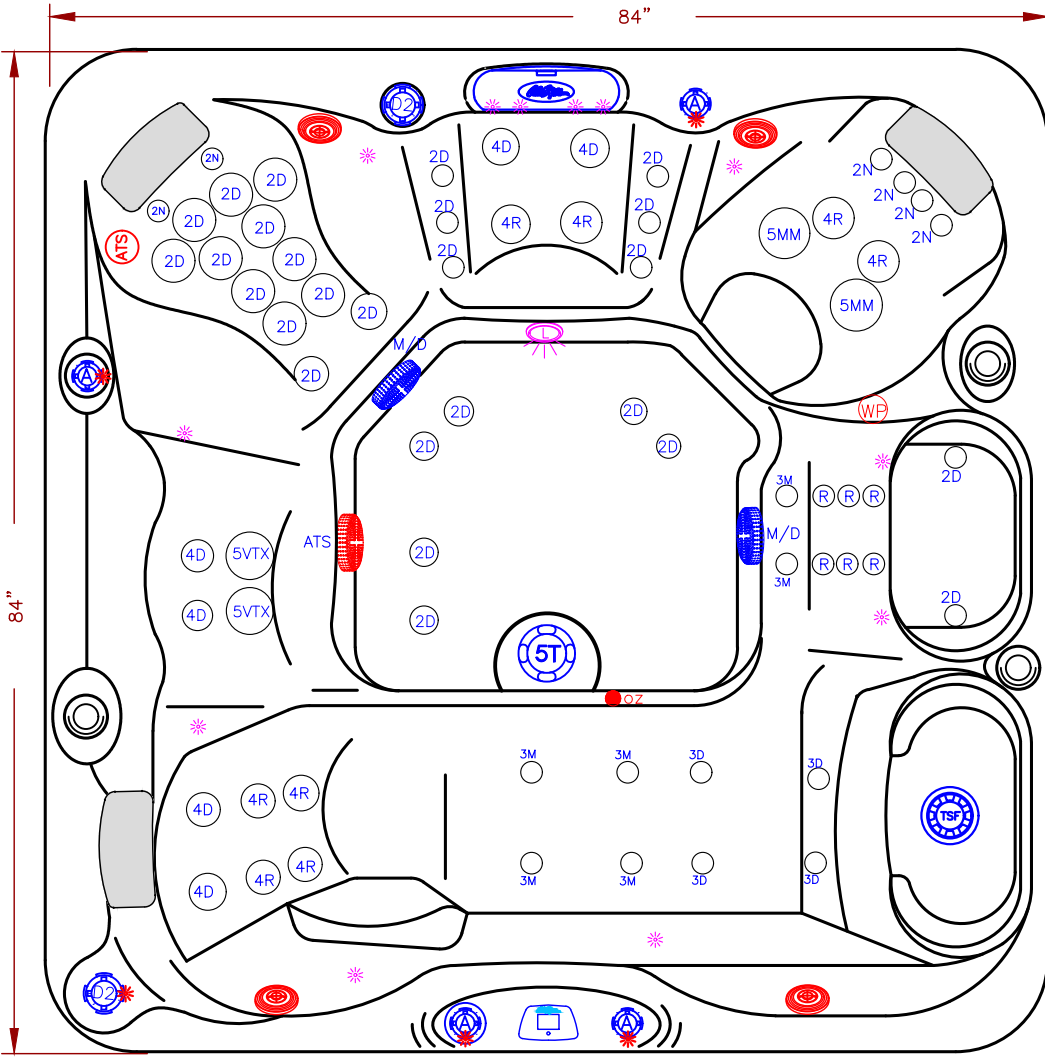

LINE	ESCAPE
MODEL	COSTA
NUM	EC-767L

67 JETS LEGEND

QTY.	SYMB.	DESCRIPTION	PART#
6	R	RAIN JET	PLU23028-392-000
6	2N	200 VELOCITY NECK 100%	PLUCS2441031S-CBL
26	2D	200 VELOCITY DIRECTIONAL	PLUCS2441001S-CBL
4	3D	300 VELOCITY DIRECTIONAL	PLUCS2442001SS-CBL
6	3M	300 VELOCITY MESSAGE	PLUCS2442051S-CBL
6	4D	400 VELOCITY DIRECTIONAL	PLUCS2443001SS-CBL
8	4R	400 VELOCITY ROTO	PLUCS2443021SS-CBL
2	5VTX	500 VELOCITY VTX	PLUCS2444011S-CBL
2	5MM	500 VELOCITY MASSAGE-14	PLUCS2444051S-CBL
1	5T	500 VELOCITY TORNADO/WHIRLPOOL	PLUCS2394001S-CBL
2	D2	VELOCITY 2" WATER DIVERTER VALVE	PLU25058-202-400
4	A	VELOCITY AIR CONTROL VALVE	PLU25059-202-400
1	W	LED WATERFALL	
1	L	PERIMETER LED LIGHTING	
1	F	50 SQ. FT. TELEWEIR FILTER	
2	M/D	MAIN DRAIN	
3	P	Y-PILLOWS	
1	CONTROL	CAL SPAS TOUCH 1	
1	OZ	PURE SILK™ OZONATOR WITH MAZZIE INJECTOR AND MIXING CHAMBER	
1	T	DOME JET WITH VALVE (1 JET)	

OPTIONS

SYMB.	DESCRIPTION	OPT#
(ATS)	EXCLUSIVE ADJUSTABLE THERAPY SYSTEM™ PLUS (ATS PLUS)	OPT21-109
	ADDITIONAL 3RD PUMP 1 X 6 BHP	OPT21-138B-3P (N/A WITH ATS)
	24/7 FILTRATION SYSTEM	OPT21-112C
	TWIN PURE SILK™ SYSTEM DUAL OZONATORS WITH MAZZIE INJECTORS AND MIXING CHAMBERS	OPT21-102D
	FREEDOM™ SOUND SYSTEM BLUETOOTH, POWERED SUBWOOFER AND 4X SPEAKERS	OPT21-FS43
-	THERMO-GUARD FULL FOAM	OPT21-900

SPECIFICATIONS

DIMENSIONS (IN) 84"x84"x40-1/2"
 DIMENSIONS (CM) 236x236x100
 WATER CAP. 425 GAL [1609 L]
 APP. WEIGHT 800 LBS [363 Kg]

TITLE
 2021 SPA LINE
 ESCAPE SPAS
 EC-767L

DWG NO. _____ DWG BY M ORTEGA