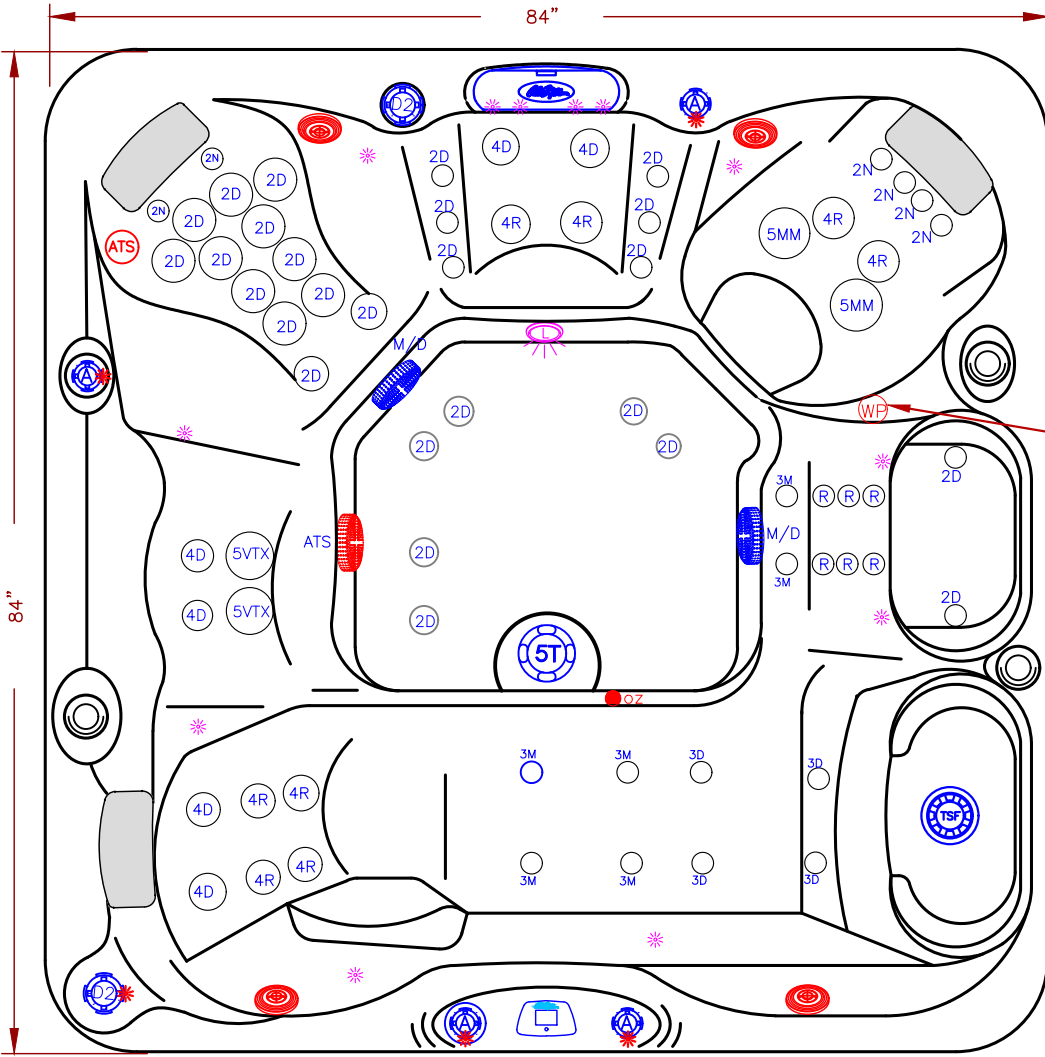

LINE	ESCAPE
MODEL	COSTA
NUM	EC-767LX

WHIRLPOOL JET
CANNOT BE
COMBINED WITH
TORNADO JET

67 JETS LEGEND			
QTY.	SYMB.	DESCRIPTION	PART#
6	R	RAIN JET	PLU23028-292-000
6	2N	200 VELOCITY NECK 100%	PLUCS2441031S-CBL
26	2D	200 VELOCITY DIRECTIONAL	PLUCS2441001S-CBL
4	3D	300 VELOCITY DIRECTIONAL	PLUCS2442001SS-CBL
4	3M	300 VELOCITY MASSAGE	PLUCS2442051S-CBL
6	4D	400 VELOCITY DIRECTIONAL	PLUCS2442041S-CBL
8	4R	400 VELOCITY ROTO	PLUCS2443021SS-CBL
2	5VTX	500 VELOCITY DOUBLE ROTO	PLUCS2444031SS-CBL
2	5MM	500 VELOCITY MASSAGE 14 PORT	PLUCS2444051S-CBL
1	5T	500 VELOCITY TORNADO JET	PLUCS2394001S-CBL
2	D2	VELOCITY 2" WATER DIVERTER VALVE	PLU25058-202-400
4	A	VELOCITY AIR CONTROL VALVE	PLU25059-202-400
1	W	LED WATERFALL	
1	L	PERIMETER LED LIGHTING	
1	F	50 Sq. Ft. W/Teleweir	
2	M/D	MAIN DRAIN	
3	P	Y-PILLOWS	
1	CONTROL	CAL SPAS TOUCH 2	
1	OZ	PURE SILK™ OZONATOR WITH MAZZIE INJECTOR AND MIXING CHAMBER	
1	T	DOME JET WITH VALVE (1 JET)	

OPTIONS		
SYMB.	DESCRIPTION	OPT#
(ATS)	EXCLUSIVE ADJUSTABLE THERAPY SYSTEM™ PLUS (ATS PLUS)	OPT21-109
	ADDITIONAL 3RD PUMP 1 X 6 BHP	OPT21-138B-3P N/A WITH ATS
	TWIN PURE SILK™ SYSTEM DUAL OZONATORS WITH MAZZIE INJECTORS AND MIXING CHAMBERS	OPT21-102DX-1
	24/7 FILTRATION SYSTEM	OPT21-112C
	FREEDOM™ SOUND SYSTEM BLUETOOTH, POWERED SUBWOOFER AND 4X SPEAKERS	OPT21-FS43
-	THERMO-GUARD FULL FOAM	OPT21-900

SPECIFICATIONS
 DIMENSIONS (IN) 84"x84"x40-1/2"
 DIMENSIONS (CM) 236x236x100
 WATER CAP. 425 GAL [1609 L]
 APP. WEIGHT 800 LBS [363 Kg]

TITLE
 2021 SPA LINE
 ESCAPE SPAS
 EC-767LX

DWG NO. _____ DWG BY
 M ORTEGA