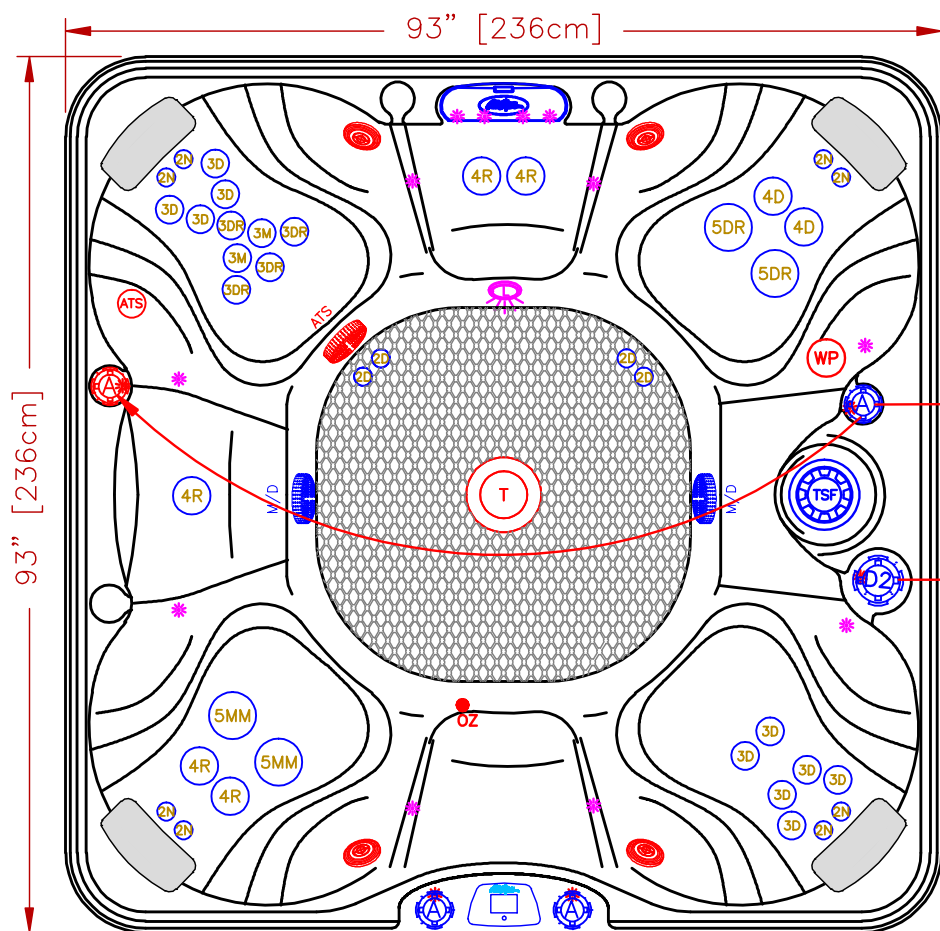

LINE	ESCAPE
MODEL	BEL AIR
NUM	EC-839BX

MOVE STD AIR VALVE AND ADD 1 AIR VALVE WHEN WHIRLPOOL OPTION IS ORDERED

REMOVE 2" VALVE WHEN ATS IS ORDERED WITHOUT THE WHIRLPOOL JET

OPTIONS		
SYMB.	DESCRIPTION	OPT#
	BEAM-LITE™ 4X CABINET CORNERS LED LIGHTING JET, CASCADE PILLOW, VALVE LED LIGHTING	OPT20-967B4 OPT20-JPV850
	DOME JET OPTION *CANNOT BE COMBINED WITH WHIRLPOOL JET	OPT20-336
AAT	AQUATIC AIR THERAPY (THERAPY SEAT)	OPT20-10
	ADJUSTABLE THERAPY SYSTEM	OPT20-109
	24/7 FILTRATION SYSTEM	OPT20-112C
	TWIN PURE SILK™ SYSTEM	OPT20-102D
	FREEDOM SOUND, BLUETOOTH, SUBWOOFER W/4-3" SPEAKERS	OPT20-FS43
	PURE SILK OZONATOR	OPT20-102C
	WHIRLPOOL JET OPTION *CANNOT BE COMBINED WITH DOME JET	OPT20-337
CONTROL	CAL SPA TOUCH3 FULL COLOR 5" LCD DISPLAY	OPT20-169-T3
RF	CAL CONNECT RF MODULE	OPT20-168RF
-	CAL SALT™ SALT SYSTEM	OPT20-113B
	HYBRID SYSTEM + PURE UV+CURE OZONE	OPT20-193H
X	X-PACKAGE: CAL SPA TOUCH2, ELITE CABINETS, 4 BEAM-LITE CORNERS	VP20-ES1

39 JETS LEGEND			
QTY.	SYMB.	DESCRIPTION	PART#
8	2N	200 VELOCITY NECK 100%	PLU29920-612-400
4	2D	200 VELOCITY DIRECTIONAL	PLU29920-012-400
10	3D	300 VELOCITY DIRECTIONAL	PLU29930-112-400
2	3M	300 VELOCITY MASSAGE	PLU29930-142-400
4	3DR	300 VELOCITY DOUBLE ROTO	PLU29930-191-400
2	4D	400 VELOCITY DIRECTIONAL	PLU29940-112-400
5	4R	400 VELOCITY ROTO	PLU29940-122-400
2	5MM	500 VELOCITY MASSAGE-14	PLU29950-071-400
2	5DR	500 VELOCITY DOUBLE ROTO	PLU29950-032-400
1	D2	VELOCITY 2" WATER DIVERTER VALVE	PLU25058-202-400
3	A	VELOCITY AIR CONTROL VALVE	PLU25059-202-400
1	CWF	CURVED CASCADE LED WATERFALL	
1	L	PERIMETER LED LIGHTING	
1	F	50 SQ. FT. TELEWEIR FILTER	
2	M/D	MAIN DRAIN	
4	P	Y-PILLOWS	
1	CONTROL	CAL SPAS TOUCH 2	

SPECIFICATIONS	
DIMENSIONS (IN)	93"x93"x40-1/2"
DIMENSIONS (CM)	236x236x103
WATER CAP.	450GAL / 1,703L
APP. WEIGHT	900LBS / 408Kg

TITLE		2020 SPA LINE ESCAPE SERIES EC-839BX	
DWG BY	J. ORNELAS	DATE	2/6/20
REV DESCRIPTION		REV No.	