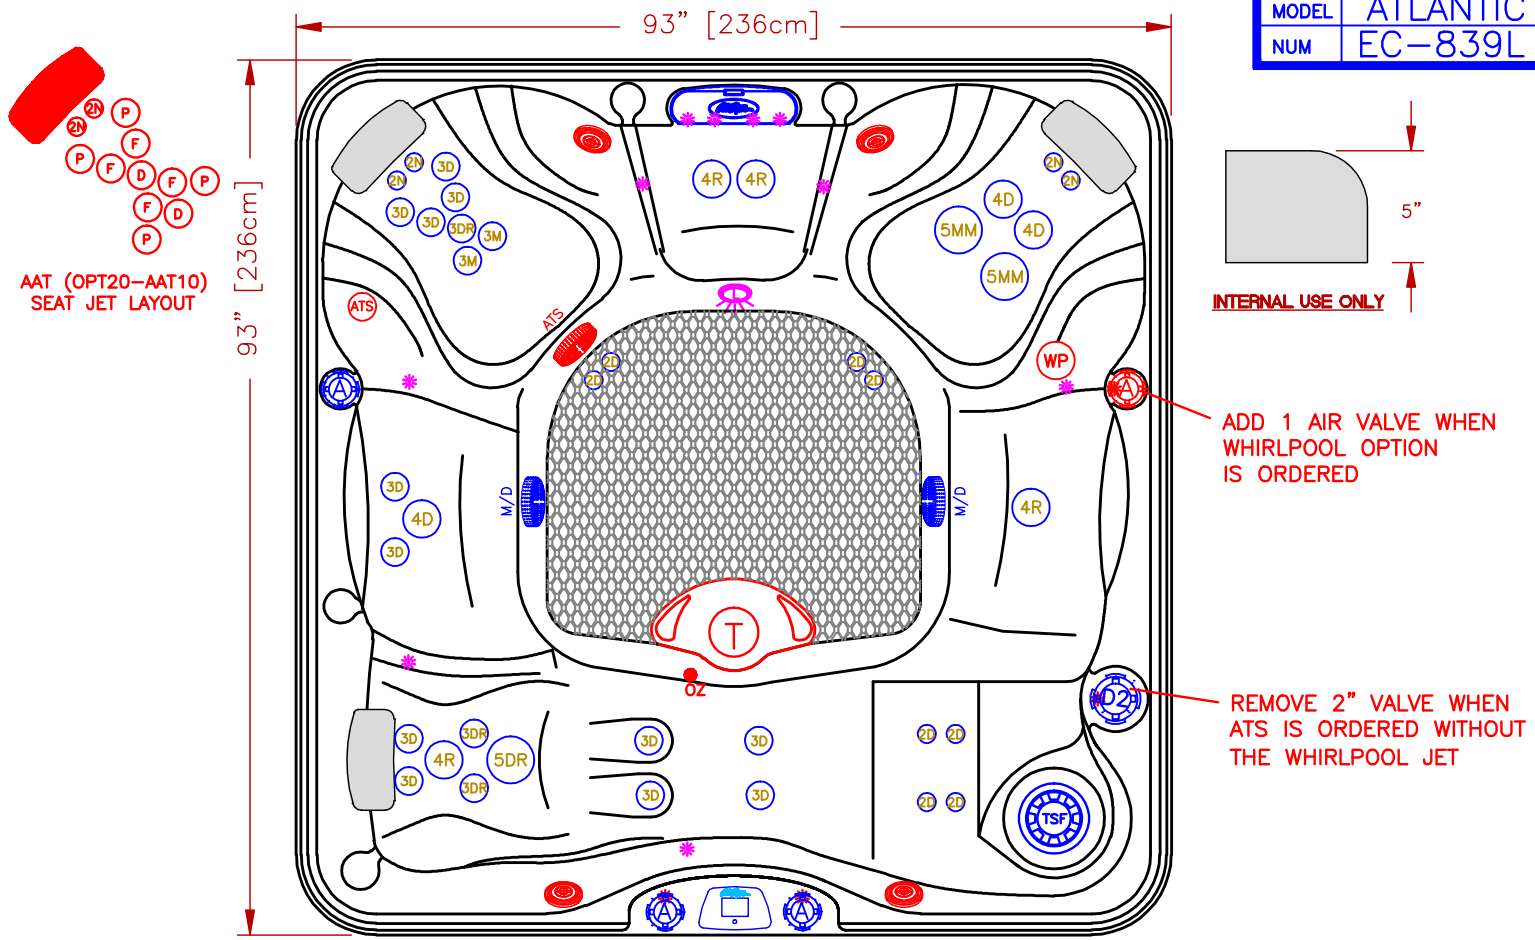

LINE	ESCAPE
MODEL	ATLANTIC
NUM	EC-839L

OPTIONS		
SYMB.	DESCRIPTION	OPT#
	BEAM-LITE™ 4X CABINET CORNERS LED LIGHTING JET, CASCADE PILLOW, VALVE LED LIGHTING	OPT20-967B4 OPT20-JPV850
	DOME JET OPTION *CANNOT BE COMBINED WITH WHIRLPOOL JET	OPT20-336
AAT	AQUATIC AIR THERAPY (LOUNGER) AQUATIC AIR THERAPY (THERAPY SEAT)	OPT20-16 OPT20-10
ATS	ADJUSTABLE THERAPY SYSTEM	OPT20-109
	24/7 FILTRATION SYSTEM	OPT20-112C
	TWIN PURE SILK™ SYSTEM	OPT20-102D
	FREEDOM SOUND, BLUETOOTH, SUBWOOFER W/4-3" SPEAKERS	OPT20-FS43
	PURE SILK OZONATOR	OPT20-102C
	WHIRLPOOL JET OPTION *CANNOT BE COMBINED WITH DOME JET	OPT20-337
CONTROL	CAL SPA TOUCH2 FULL COLOR 4" LCD DISPLAY	OPT20-169-T2
CONTROL	CAL SPA TOUCH3 FULL COLOR 5" LCD DISPLAY	OPT20-169-T3
RF	CAL CONNECT RF MODULE	OPT20-168RF
-	CAL SALT™ SALT SYSTEM	OPT20-113B
	HYBRID SYSTEM + PURE UV+CURE OZONE	OPT20-193H
X	X-PACKAGE: CAL SPA TOUCH2, ELITE CABINETS, 4 BEAM-LITE CORNERS	VP20-ES1

39 JETS LEGEND			
QTY.	SYMB.	DESCRIPTION	PART#
4	2N	200 VELOCITY NECK 100%	PLU29920-612-400
8	2D	200 VELOCITY DIRECTIONAL	PLU29920-012-400
12	3D	300 VELOCITY DIRECTIONAL	PLU29930-112-400
2	3M	300 VELOCITY MASSAGE	PLU29930-142-400
3	3DR	300 VELOCITY DOUBLE ROTO	PLU29930-191-400
3	4D	400 VELOCITY DIRECTIONAL	PLU29940-112-400
4	4R	400 VELOCITY ROTO	PLU29940-122-400
2	5MM	500 VELOCITY MASSAGE-14	PLU29950-071-400
1	5DR	500 VELOCITY DOUBLE ROTO	PLU29950-032-400
1	D2	VELOCITY 2" WATER DIVERTER VALVE	PLU25058-202-400
3	A	VELOCITY AIR CONTROL VALVE	PLU25059-202-400
1	CFW	CURVED CASCADE LED WATERFALL	
1	L	PERIMETER LED LIGHTING	
1	F	50 SQ. FT. TELEWEIR FILTER	
2	M/D	MAIN DRAIN	
3	P	Y-PILLOWS	
1	CONTROL	CAL SPAS TOUCH 1	

SPECIFICATIONS		
DIMENSIONS (IN)	93"x93"x40-1/2"	
DIMENSIONS (CM)	236x236x103	
WATER CAP.	450Gal / 1,708L	
APP. WEIGHT	900Lbs / 408Kg	
TITLE 2020 SPA LINE ESCAPE SERIES EC-839L		
DWG BY J.ORNELAS	DATE 2/28/20	
REV DESCRIPTION	REV No.	